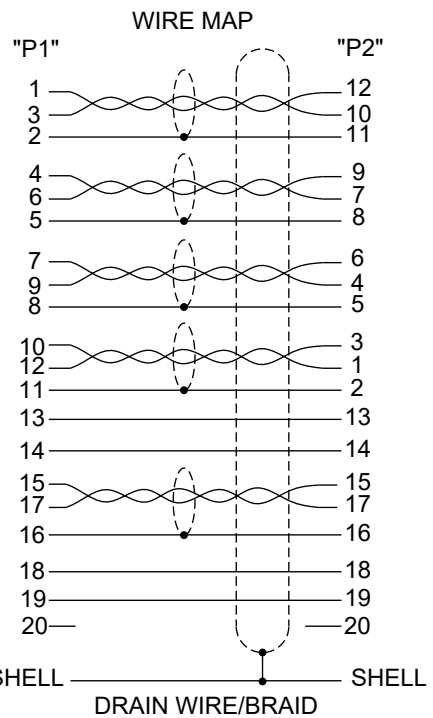

MINI DISPLAYPORT 1.4 TO DISPLAYPORT 1.4 ADAPTER MALE CONNECTOR WITH LATCHES

MINI DISPLAYPORT 1.4 TO DISPLAYPORT 1.4 ADAPTER MALE CONNECTOR WITH LATCHES

HYBRID CABLE 4X FIBER AND COPPER WIRE  
JACKET: PVC, BLACK: NOM. DIA. .19[4.8]

UNLESS OTHERWISE SPECIFIED, DIMENSIONS ARE IN INCHES [mm] OVERALL CABLE LENGTH TOLERANCE: ≤12 [305] = +1 [25] / -0 >12 [305] ≤60 [1524] = +2 [51] / -0 >60 [1524] ≤120 [3048] = +4 [102] / -0 >120 [3048] ≤300 [7620] = +6 [152] / -0 >300 [7620] = +5% / -0 ALL OTHER DIMENSIONAL TOLERANCES: .X = ± .2 [5]   FRACTIONS ± 1/32 .XX = ± .02 [5]   ANGLES ± 1° .XXX = ± .005 [13]	APPROVALS BPUCHASKI	DATE 06/22/2023	 50 High Street, West Mill, North Andover, MA 01845 USA. Phone: 1.800.341.5266 1.978.682.6936
	CHECKED BY JJOHNSTON	06/22/2023	
THIRD-ANGLE PROJECTION 	CONFIGURATION DETAILS OF UNDIMENSIONED FEATURES MAY VARY	PRODUCT DESCRIPTION Mini DisplayPort 1.4 to Mini DisplayPort Active Optical Cable, 8K	SCALE: NONE
COLOR VARIATIONS MAY OCCUR	SIZE A	CAGE CODE 43321	ITEM NO. AOC-MDPMDP4K
		SHEET 1 OF 1	CAD FILE: AOC-MDPMDP4K.SLDDRW