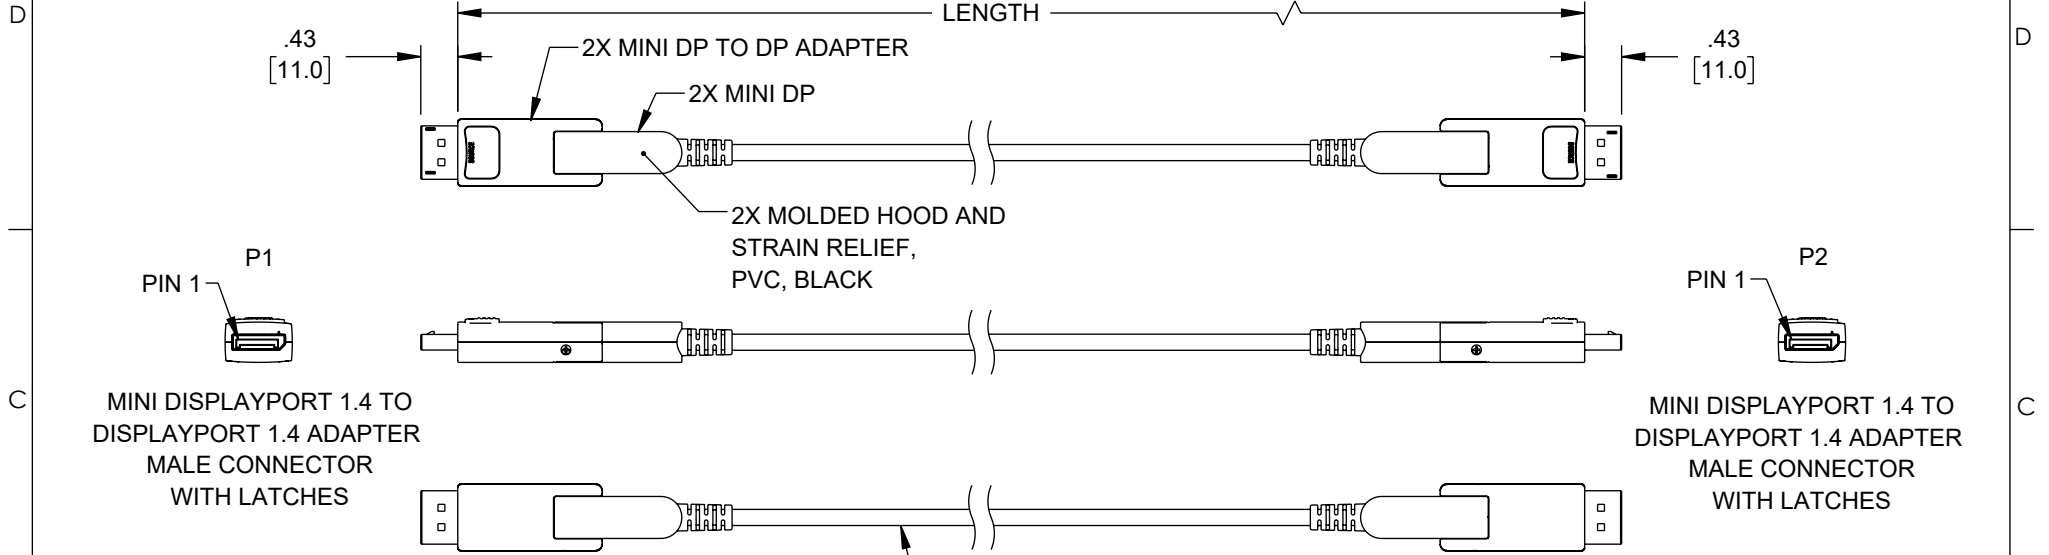

MINI DISPLAYPORT 1.4 TO DISPLAYPORT 1.4 ADAPTER MALE CONNECTOR WITH LATCHES

MINI DISPLAYPORT 1.4 TO DISPLAYPORT 1.4 ADAPTER MALE CONNECTOR WITH LATCHES

HYBRID CABLE 4X FIBER AND COPPER WIRE  
JACKET: PVC, BLACK: NOM. DIA. .19[4.8]

- NOTES:
1. CABLE ASSEMBLIES SHALL BE TESTED FOR CONTINUITY
  2. CABLE ASSEMBLY SHALL BE INDIVIDUALLY PACKAGED IN ACCORDANCE WITH L-COM SPECIFICATION PS-0031.

REGULATORY COMPLIANCE:  
EU RoHS DIRECTIVE (MOST RECENT RELEASED VERSION)

UNLESS OTHERWISE SPECIFIED, DIMENSIONS ARE IN INCHES [mm] OVERALL CABLE LENGTH TOLERANCE: ≤12 [305] = +1 [25] / -0 >12 [305] ≤60 [1524] = +2 [51] / -0 >60 [1524] ≤120 [3048] = +4 [102] / -0 >120 [3048] ≤300 [7620] = +6 [152] / -0 >300 [7620] = +5% / -0 ALL OTHER DIMENSIONAL TOLERANCES: .X = ± .2 [5]   FRACTIONS ± 1/32 .XX = ± .02 [5]   ANGLES ± 1° .XXX = ± .005 [13]	APPROVALS BPUCHASKI	DATE 06/22/2023	 50 High Street, West Mill, North Andover, MA 01845 USA. Phone: 1.800.341.5266 1.978.682.6936
	CHECKED BY JJOHNSTON	06/22/2023	
THIRD-ANGLE PROJECTION 	CONFIGURATION DETAILS OF UNDIMENSIONED FEATURES MAY VARY	PRODUCT DESCRIPTION Mini DisplayPort 1.4 to Mini DisplayPort Active Optical Cable, 8K	SCALE: NONE
COLOR VARIATIONS MAY OCCUR	SIZE A	CAGE CODE 43321	ITEM NO. AOC-MDPMDP4K
		SHEET 1 OF 1	CAD FILE: AOC-MDPMDP4K.SLDDRW