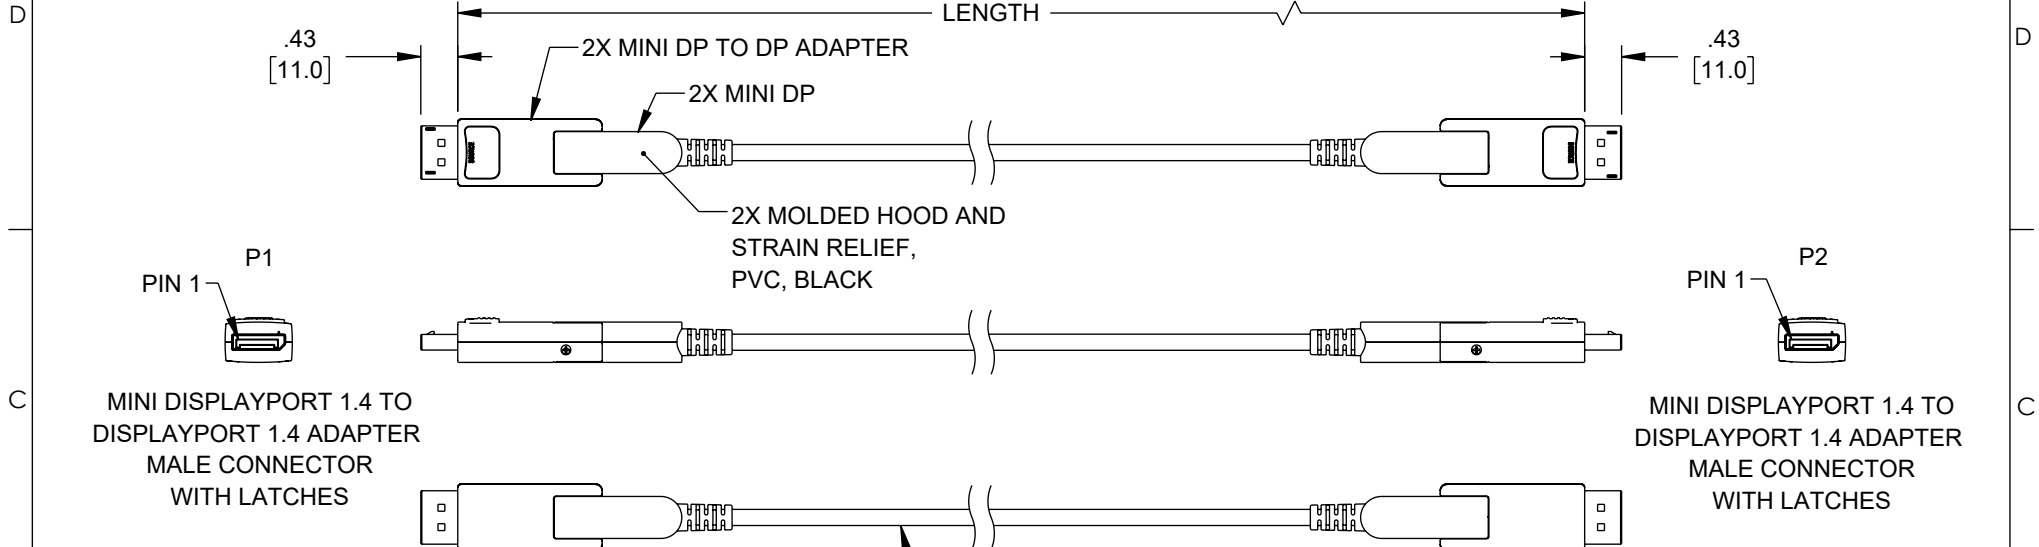

MINI DISPLAYPORT 1.4 TO DISPLAYPORT 1.4 ADAPTER MALE CONNECTOR WITH LATCHES

MINI DISPLAYPORT 1.4 TO DISPLAYPORT 1.4 ADAPTER MALE CONNECTOR WITH LATCHES

HYBRID CABLE 4X FIBER AND COPPER WIRE
JACKET: PVC, BLACK: NOM. DIA. .19[4.8]

- NOTES:
1. CABLE ASSEMBLIES SHALL BE TESTED FOR CONTINUITY
 2. CABLE ASSEMBLY SHALL BE INDIVIDUALLY PACKAGED IN ACCORDANCE WITH L-COM SPECIFICATION PS-0031.

REGULATORY COMPLIANCE:
EU RoHS DIRECTIVE (MOST RECENT RELEASED VERSION)

UNLESS OTHERWISE SPECIFIED, DIMENSIONS ARE IN INCHES [mm] OVERALL CABLE LENGTH TOLERANCE: ≤12 [305] = +1 [25] / -0 >12 [305] ≤60 [1524] = +2 [51] / -0 >60 [1524] ≤120 [3048] = +4 [102] / -0 >120 [3048] ≤300 [7620] = +6 [152] / -0 >300 [7620] = +5% / -0 ALL OTHER DIMENSIONAL TOLERANCES: .X = ± .2 [5] FRACTIONS ± 1/32 .XX = ± .02 [5] ANGLES ± 1° .XXX = ± .005 [13]	APPROVALS BPUCHASKI	DATE 06/22/2023	 50 High Street, West Mill, North Andover, MA 01845 USA. Phone: 1.800.341.5266 1.978.682.6936
	CHECKED BY JJOHNSTON	06/22/2023	
THIRD-ANGLE PROJECTION 	CONFIGURATION DETAILS OF UNDIMENSIONED FEATURES MAY VARY	PRODUCT DESCRIPTION Mini DisplayPort 1.4 to Mini DisplayPort Active Optical Cable, 8K	SCALE: NONE
	COLOR VARIATIONS MAY OCCUR	SIZE A	CAGE CODE 43321
		ITEM NO. AOC-MDPMDP4K	REV. A
		CAD FILE: AOC-MDPMDP4K.SLDDRW	SHEET 1 OF 1