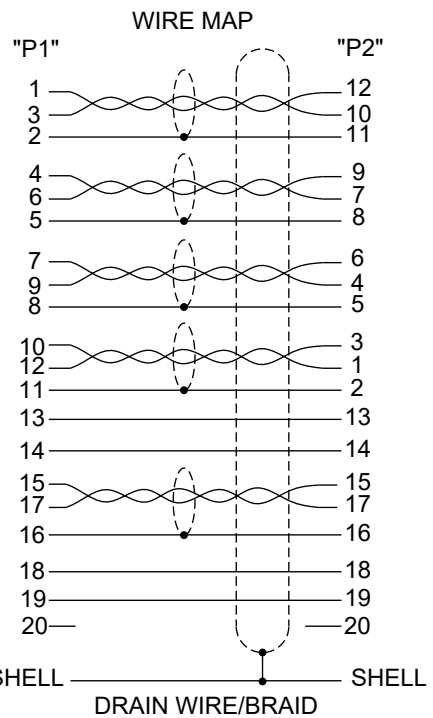

MINI DISPLAYPORT 1.4 TO DISPLAYPORT 1.4 ADAPTER MALE CONNECTOR WITH LATCHES

MINI DISPLAYPORT 1.4 TO DISPLAYPORT 1.4 ADAPTER MALE CONNECTOR WITH LATCHES

HYBRID CABLE 4X FIBER AND COPPER WIRE
JACKET: PVC, BLACK: NOM. DIA. .19[4.8]

UNLESS OTHERWISE SPECIFIED, DIMENSIONS ARE IN INCHES [mm] OVERALL CABLE LENGTH TOLERANCE: ≤12 [305] = +1 [25] / -0 >12 [305] ≤60 [1524] = +2 [51] / -0 >60 [1524] ≤120 [3048] = +4 [102] / -0 >120 [3048] ≤300 [7620] = +6 [152] / -0 >300 [7620] = +5% / -0 ALL OTHER DIMENSIONAL TOLERANCES: .X = ± .2 [5] FRACTIONS ± 1/32 .XX = ± .02 [5] ANGLES ± 1° .XXX = ± .005 [13]	APPROVALS BPUCHASKI	DATE 06/22/2023	 50 High Street, West Mill, North Andover, MA 01845 USA. Phone: 1.800.341.5266 1.978.682.6936
	CHECKED BY JJOHNSTON	06/22/2023	
THIRD-ANGLE PROJECTION 	CONFIGURATION DETAILS OF UNDIMENSIONED FEATURES MAY VARY	PRODUCT DESCRIPTION Mini DisplayPort 1.4 to Mini DisplayPort Active Optical Cable, 8K	SCALE: NONE
	COLOR VARIATIONS MAY OCCUR	SIZE A	CAGE CODE 43321
		ITEM NO. AOC-MDPMDP4K	REV. A
		CAD FILE: AOC-MDPMDP4K.SLDDRW	SHEET 1 OF 1