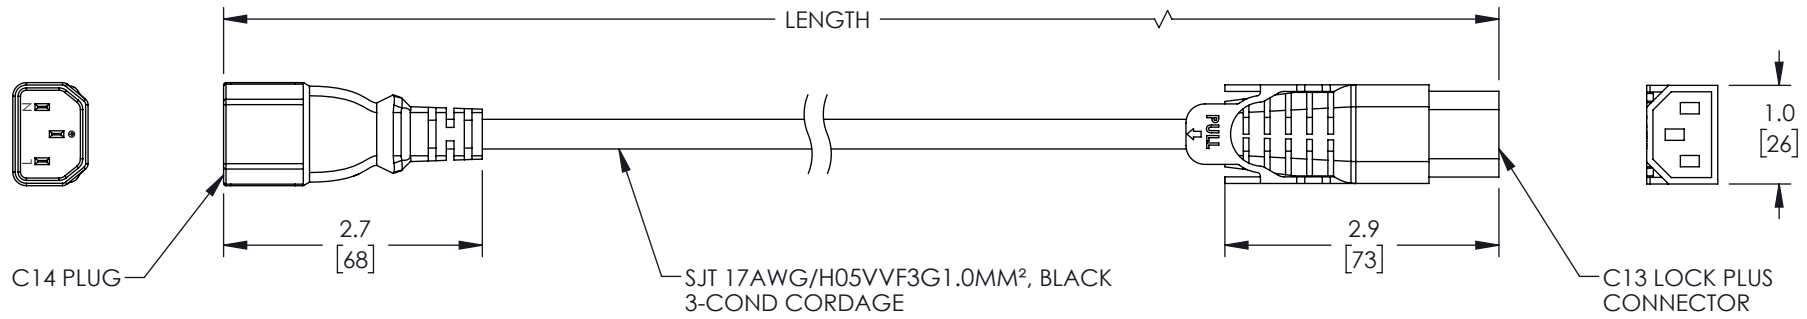

TABULATION BLOCK	
ITEM NO.	LENGTH ±.6 [15]
C13LPC14-10-3F	36.0 [914]
C13LPC14-10-6F	72.0 [1829]

NOTES:

1. PLUG: TYPE EN60320 C14, BLACK
2. CONNECTOR: EN60320 C13 LOCK PLUS, BLACK
3. CORDAGE: SJT3X17/H05VVF3G1.0MM², BLACK
COLOR CODING OF CONDUCTORS: BLUE, BROWN, GREEN/YELLOW
APPROVALS: ENEC, UL, cUL, SAA
RATING: 10A/250V
4. OPTIONAL LABELS MAY INCLUDE UL, CURRENT AND/OR WARNING.
5. CABLE ASSEMBLIES SHALL BE INDIVIDUALLY PACKAGED.

UNLESS OTHERWISE SPECIFIED, DIMENSIONS ARE IN INCHES [mm] OVERALL CABLE LENGTH TOLERANCE: ≤12 [305] = +1 [25] / -0 >12 [305] ≤60 [1524] = +2 [51] / -0 >60 [1524] ≤120 [3048] = +4 [102] / -0 >120 [3048] ≤300 [7620] = +6 [152] / -0 >300 [7620] = +5% / -0 ALL OTHER DIMENSIONAL TOLERANCES: .X = ±.2 [5] FRACTIONS ± 1/32 .XX = ±.02 [5] ANGLES ± 1° .XXX = ±.005 [13]	APPROVALS DRAWN BY VTHANGARAJ CHECKED BY DGUST APPROVED BY GUTTADAURO	DATE 08/29/22 08/29/22 08/29/22	 an INFINITO® brand 50 High Street, West Mill, North Andover, MA 01845 USA. Phone: 1.800.341.5266 1.978.682.6936
	CONFIGURATION DETAILS OF UNDIMENSIONED FEATURES MAY VARY COLOR VARIATIONS MAY OCCUR	CATEGORY POWER PRODUCTS PRODUCT DESCRIPTION IEC LOCK C13+ TO C14, 10A, 250V	
THIRD-ANGLE PROJECTION 	SIZE A CAGE CODE 43321 SCALE: NONE	ITEM NO. C13LPC14-10 CAD FILE: C13LPC14-10.SLDDRW	REV. A SHEET 1 OF 1