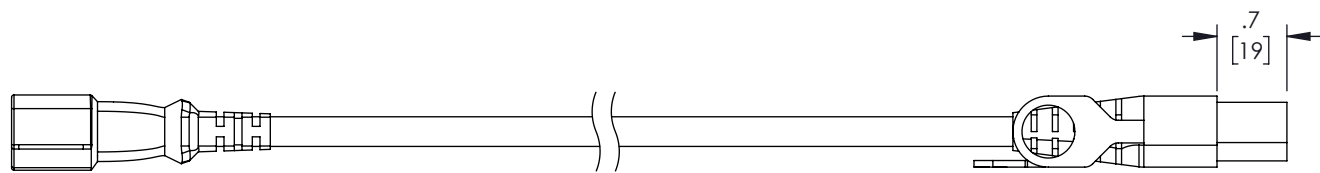

TABULATION BLOCK	
ITEM NO.	LENGTH ±.6 [15]
C13LPC14-10-3F	36.0 [914]
C13LPC14-10-6F	72.0 [1829]

NOTES:

1. PLUG: TYPE EN60320 C14, BLACK
2. CONNECTOR: EN60320 C13 LOCK PLUS, BLACK
3. CORDAGE: SJT3X17/H05VVF3G1.0MM², BLACK
COLOR CODING OF CONDUCTORS: BLUE, BROWN, GREEN/YELLOW
APPROVALS: ENEC, UL, cUL, SAA
RATING: 10A/250V
4. OPTIONAL LABELS MAY INCLUDE UL, CURRENT AND/OR WARNING.
5. CABLE ASSEMBLIES SHALL BE INDIVIDUALLY PACKAGED.

UNLESS OTHERWISE SPECIFIED, DIMENSIONS ARE IN INCHES [mm] OVERALL CABLE LENGTH TOLERANCE: ≤12 [305] = +1 [25] / -0 >12 [305] ≤60 [1524] = +2 [51] / -0 >60 [1524] ≤120 [3048] = +4 [102] / -0 >120 [3048] ≤300 [7620] = +6 [152] / -0 >300 [7620] = +5% / -0 ALL OTHER DIMENSIONAL TOLERANCES: .X = ±.2 [5] FRACTIONS ± 1/32 .XX = ±.02 [5] ANGLES ± 1° .XXX = ±.005 [13]	APPROVALS DRAWN BY VTHANGARAJ CHECKED BY DGUST APPROVED BY GUTTADAURO	DATE 08/29/22 08/29/22 08/29/22	 an INFINITO® brand 50 High Street, West Mill, North Andover, MA 01845 USA. Phone: 1.800.341.5266 1.978.682.6936
	CONFIGURATION DETAILS OF UNDIMENSIONED FEATURES MAY VARY COLOR VARIATIONS MAY OCCUR	CATEGORY POWER PRODUCTS PRODUCT DESCRIPTION IEC LOCK C13+ TO C14, 10A, 250V	
THIRD-ANGLE PROJECTION 	SIZE A CAGE CODE 43321 SCALE: NONE	ITEM NO. C13LPC14-10 CAD FILE: C13LPC14-10.SLDDRW	REV. A SHEET 1 OF 1