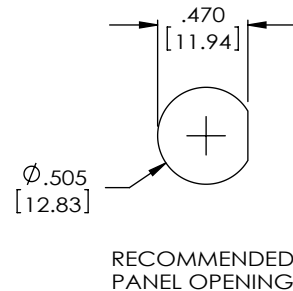

REVISIONS			
REV.	DESCRIPTION	DATE	APPROVED
C	ECN 10658: UPDATE FEMALE BULKHEAD CONN. HEX SIZE TO 14mm	09/11/2020	SRAUTUS

REGULATORY COMPLIANCE:
EU RoHS DIRECTIVE (MOST RECENT RELEASED VERSION)

THESE COMMODITIES, TECHNOLOGY OR SOFTWARE WERE EXPORTED FROM THE UNITED STATES IN ACCORDANCE WITH THE EXPORT ADMINISTRATION REGULATIONS. DIVERSION CONTRARY TO U.S. LAW PROHIBITED.

UNLESS OTHERWISE SPECIFIED
LEADING DIMENSIONS ARE INCHES
DIMENSIONS IN [] ARE MILLIMETERS

TOLERANCES:

X = ± 2 [5.08]	FRACTIONS
.XX = ± 0.02 [.51]	± 1/32
.XXX = ± 0.005 [.13]	ANGLES ± 1°

CABLE LENGTH (L) TOLERANCES:

L ≤ 12 [305]	= +1 [25] / -0
12 [305] < L ≤ 60 [1524]	= +2 [51] / -0
60 [1524] < L ≤ 120 [3048]	= +4 [102] / -0
120 [3048] < L ≤ 300 [7620]	= +6 [152] / -0
300 [7620] < L	= +5%L / -0

ALL DIMENSIONS SHOWN
ARE FOR REFERENCE ONLY.