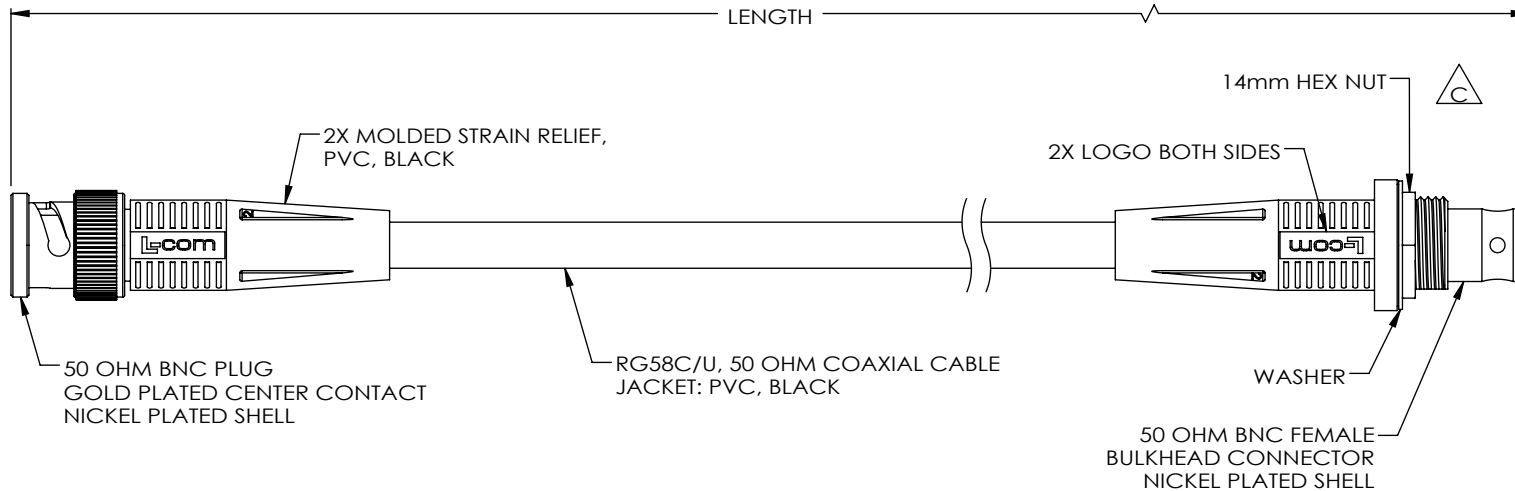

REVISIONS			
REV.	DESCRIPTION	DATE	APPROVED
C	ECN 10658: UPDATE FEMALE BULKHEAD CONN. HEX SIZE TO 14mm	09/11/2020	SRAUTUS

REGULATORY COMPLIANCE:
EU RoHS DIRECTIVE (MOST RECENT RELEASED VERSION)

THESE COMMODITIES, TECHNOLOGY OR SOFTWARE WERE EXPORTED FROM THE UNITED STATES IN ACCORDANCE WITH THE EXPORT ADMINISTRATION REGULATIONS. DIVERSION CONTRARY TO U.S. LAW PROHIBITED.

UNLESS OTHERWISE SPECIFIED
LEADING DIMENSIONS ARE INCHES
DIMENSIONS IN [] ARE MILLIMETERS

TOLERANCES:

X = ± 2 [5.08]	FRACTIONS
.XX = ± 0.02 [.51]	± 1/32
.XXX = ± 0.005 [.13]	ANGLES ± 1°

CABLE LENGTH (L) TOLERANCES:

L ≤ 12 [305]	= +1 [25] / -0
12 [305] < L ≤ 60 [1524]	= +2 [51] / -0
60 [1524] < L ≤ 120 [3048]	= +4 [102] / -0
120 [3048] < L ≤ 300 [7620]	= +6 [152] / -0
300 [7620] < L	= +5%L / -0

ALL DIMENSIONS SHOWN
ARE FOR REFERENCE ONLY.