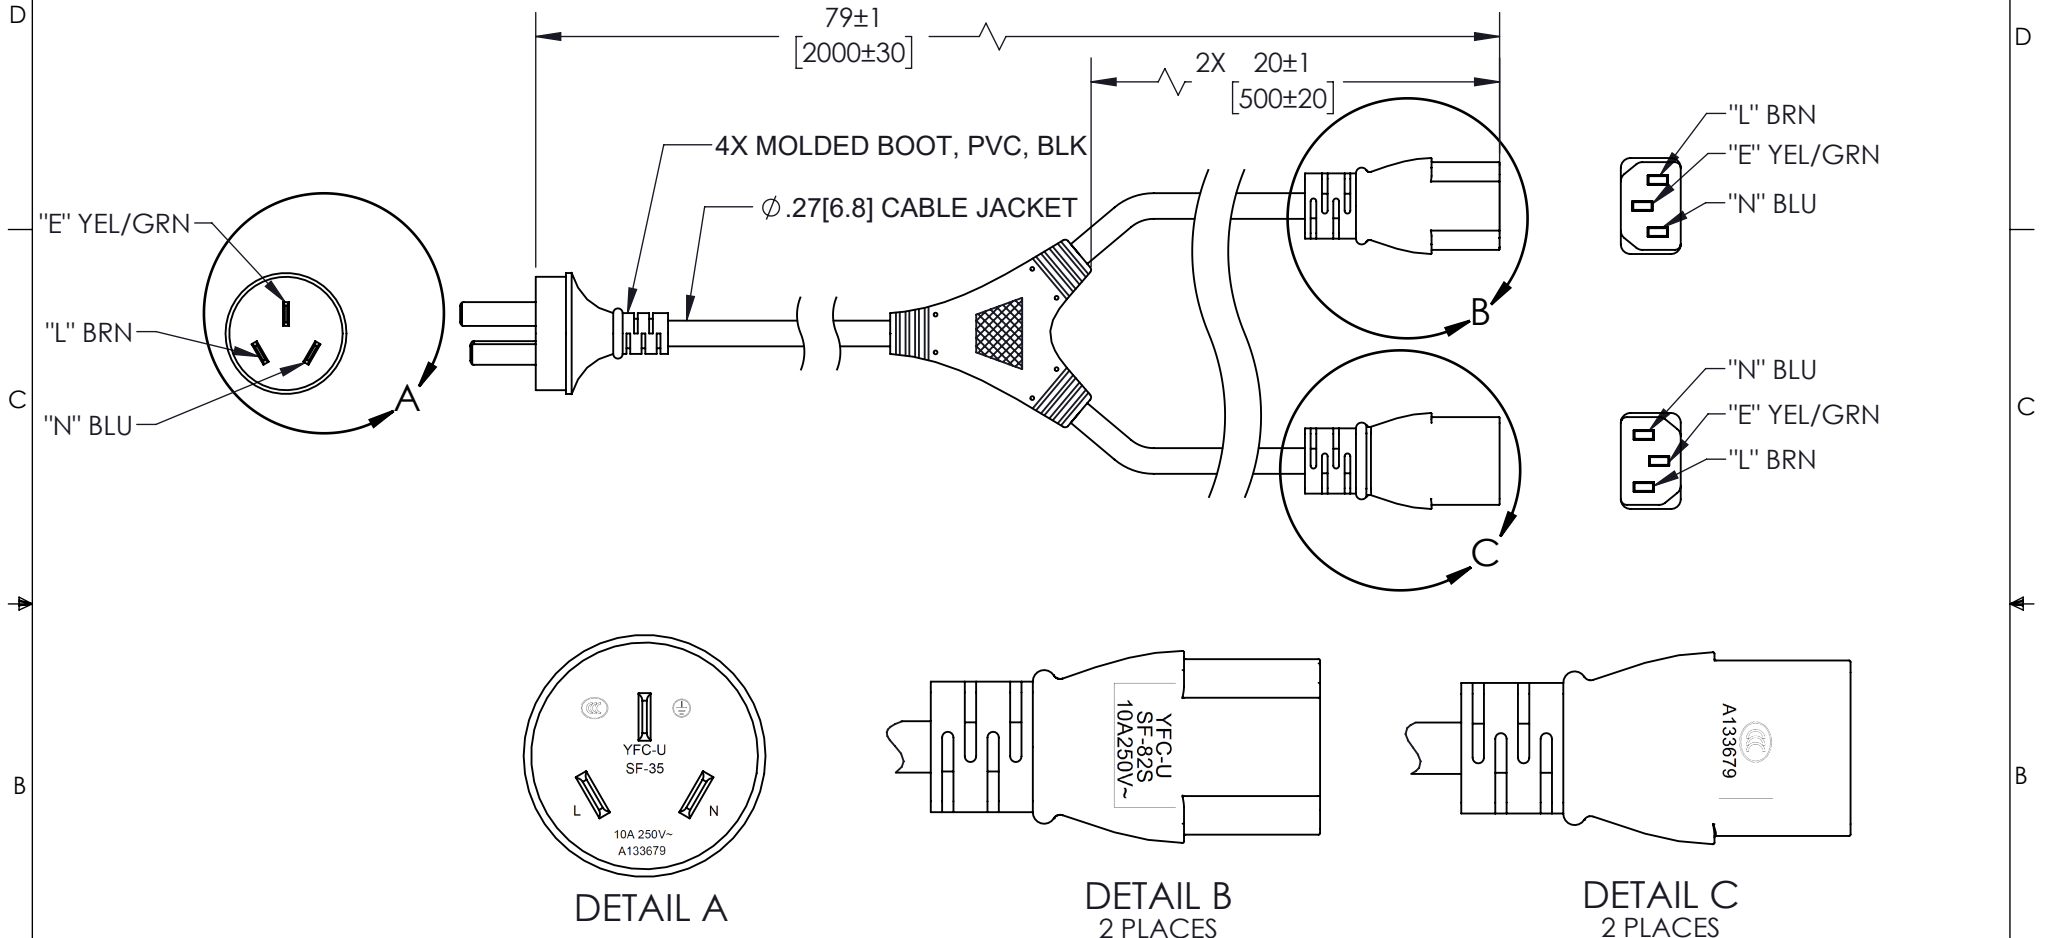

DETAIL A

DETAIL B
2 PLACES

DETAIL C
2 PLACES

NOTES:

- VOLTAGE RATING:
DIELECTRIC VOLTAGE WITHSTAND TEST: 2000V/1 SECOND
CONDUCTOR RESISTANCE: $\leq 22.4 \Omega / 1000$ METERS
VOLTAGE RATING: AC 300/500V
- CABLE MARKING:
CCC A133679 60227 IEC 53 (RVV) 300/500V 3×0.75MM².
- OPTIONAL LABELS MAY INCLUDE UL, CURRENT AND/OR WARNING.
- CABLE ASSEMBLIES SHALL BE INDIVIDUALLY PACKAGED.
- ALL DIMENSIONS SHOWN ARE FOR REFERENCE ONLY.

UNLESS OTHERWISE SPECIFIED, DIMENSIONS ARE IN INCHES [mm] OVERALL CABLE LENGTH TOLERANCE: ≤12 [305] = +1 [25] / -0 >12 [305] ≤60 [1524] = +2 [51] / -0 >60 [1524] ≤120 [3048] = +4 [102] / -0 >120 [3048] ≤300 [7620] = +6 [152] / -0 >300 [7620] = +5% / -0 ALL OTHER DIMENSIONAL TOLERANCES: .X = ± .2 [5] FRACTIONS ± 1/32 .XX = ± .02 [.5] ANGLES ± 1° .XXX = ± .005 [.13]	APPROVALS	DATE	 an INFINITO brand 50 High Street, West Mill, North Andover, MA 01845 USA. Phone: 1.800.341.5266 1.978.682.6936
	DRAWN BY AKRESOWSK	04/26/2022	
THIRD-ANGLE PROJECTION 	CHECKED BY DGUST	04/26/2022	CATEGORY
	APPROVED BY GUTTADAURO	04/26/2022	POWER PRODUCTS
CONFIGURATION DETAILS OF UNDIMENSIONED FEATURES MAY VARY	COLOR VARIATIONS MAY OCCUR	SIZE A	PRODUCT DESCRIPTION CABLE ASSY, INTL PWR, TYPE I TO 2X C13, 10A, 2M
		CAGE CODE 43321	ITEM NO. CPC12C13-10A-2M
		SCALE: NONE	CAD FILE: CPC12C13-10A-2M.SLDDRW
			SHEET 1 OF 1