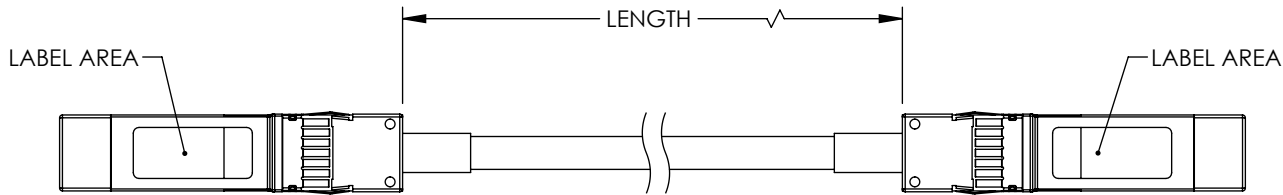

ITEM NUMBER	TYPE	DATA RATE	CONNECTOR TYPE	CABLE TYPE	CODING	LENGTH	
DAC-P10GMSA-05M	PASSIVE	10GIG	SFP+	TWINAX	MSA	1.64ft	0.5m
DAC-P10GMSA-1M	PASSIVE	10GIG	SFP+	TWINAX	MSA	3.28ft	1m
DAC-P10GMSA-105M	PASSIVE	10GIG	SFP+	TWINAX	MSA	4.92ft	1.5m
DAC-P10GMSA-2M	PASSIVE	10GIG	SFP+	TWINAX	MSA	6.56ft	2m
DAC-P10GMSA-3M	PASSIVE	10GIG	SFP+	TWINAX	MSA	9.84ft	3m
DAC-P10GMSA-4M	PASSIVE	10GIG	SFP+	TWINAX	MSA	13.12ft	4m
DAC-P10GMSA-5M	PASSIVE	10GIG	SFP+	TWINAX	MSA	16.40ft	5m
DAC-P10GMSA-6M	PASSIVE	10GIG	SFP+	TWINAX	MSA	19.69ft	6m
DAC-P10GMSA-7M	PASSIVE	10GIG	SFP+	TWINAX	MSA	22.97ft	7m

2. CABLE ASSEMBLY SHALL BE INDIVIDUALLY PACKAGED.

UNLESS OTHERWISE SPECIFIED, DIMENSIONS ARE IN INCHES [mm] OVERALL CABLE LENGTH TOLERANCE: ≤12 [305] = +1 [25] / -0 >12 [305] ≤60 [1524] = +2 [51] / -0 >60 [1524] ≤120 [3048] = +4 [102] / -0 >120 [3048] ≤300 [7620] = +6 [152] / -0 >300 [7620] = +5% / -0 ALL OTHER DIMENSIONAL TOLERANCES: .X = ± .2 [5] FRACTIONS ± 1/32 .XX = ± .02 [.5] ANGLES ± 1° .XXX = ± .005 [.13]	APPROVALS	DATE	 50 High Street, West Mill, North Andover, MA 01845 USA. Phone: 1.800.341.5266 1.978.682.6936
	DRAWN BY DZINN	06/29/2020	
CHECKED BY DFRISIELLO	06/29/2020	PRODUCT DESCRIPTION DAC Cable, Passive, 10Gig, SFP+/SFP+, MSA	
APPROVED BY GUTTADAURO	06/29/2020		CONFIGURATION DETAILS OF UNDIMENSIONED FEATURES MAY VARY COLOR VARIATIONS MAY OCCUR
THIRD-ANGLE PROJECTION 	SIZE A	CAGE CODE 43321	ITEM NO. DAC-P10GMSA
SCALE: NONE		CAD FILE: DAC-P10GMSA.SLDDRW	
SHEET 1 OF 1			REV. A