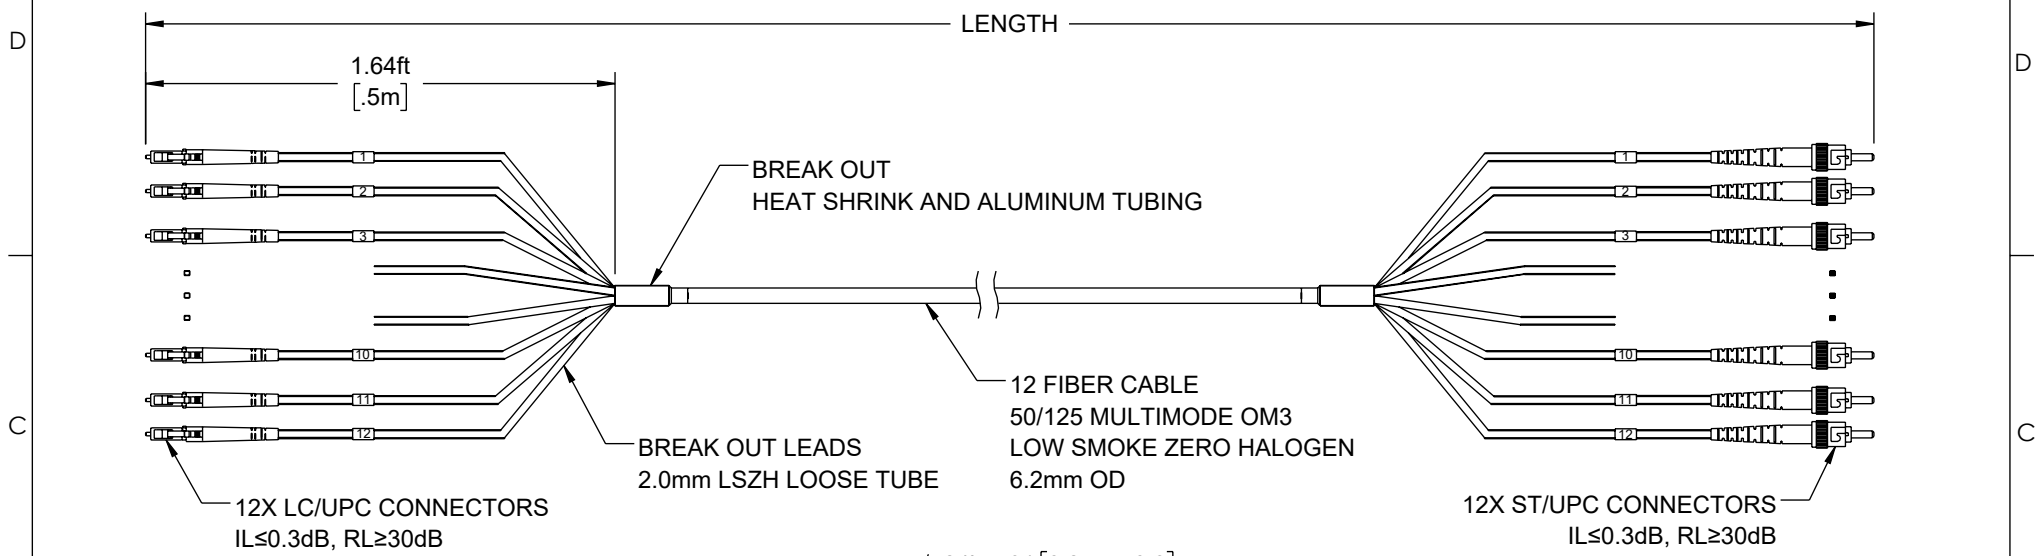

12X LC/UPC CONNECTORS  
IL≤0.3dB, RL≥30dB

BREAK OUT LEADS  
2.0mm LSZH LOOSE TUBE

12 FIBER CABLE  
50/125 MULTIMODE OM3  
LOW SMOKE ZERO HALOGEN  
6.2mm OD

12X ST/UPC CONNECTORS  
IL≤0.3dB, RL≥30dB

∅ .24in±.01 [6.2mm±0.3]

CABLE TECHNICAL PARAMETERS		
FIBER COUNT		12
FIBER TYPE		MULTIMODE - OM3
CORE DIAMETER (µm)		50
CLADDING DIAMETER (µm)		125
CABLE	OD in[mm]	.24 [6.2]
	MATERIAL	LSZH
BUFFER	OD in[mm]	.03 [.85]
	MATERIAL	LSZH
MAX. TENSILE STRENGTH (N)	SHORT TERM	480
	LONG TERM	240
MIN. BENDING RADIUS	DYNAMIC in[mm]	.59 [15.0]
	STATIC in[mm]	.29 [7.5]
MAX. CRUSH RESISTANCE (N/100mm)	SHORT TERM	1000
	LONG TERM	300
COLOR		BLACK
STRENGTH MEMBERS		ARAMID YARN

ITEM NUMBER	LENGTH	
	METERS	FEET
FCA-12M3LCUSTUD2-3	3.0	9.84
FCA-12M3LCUSTUD2-5	5.0	16.40
FCA-12M3LCUSTUD2-10	10.0	32.81
FCA-12M3LCUSTUD2-15	15.0	49.21
FCA-12M3LCUSTUD2-20	20.0	65.62

**NOTES:**

- ALL CONNECTORS ACCOMPANIED WITH A DUST CAP INSTALLED (NOT SHOWN).

**REGULATORY COMPLIANCE:**  
EU RoHS DIRECTIVE (MOST RECENT RELEASED VERSION)

UNLESS OTHERWISE SPECIFIED, DIMENSIONS ARE IN INCHES [mm]	APPROVALS	DATE	 an INFINITI® brand	50 High Street, West Mill, North Andover, MA 01845 USA. Phone: 1.800.341.5266 1.978.682.6936		
	OVERALL CABLE LENGTH TOLERANCE: ≤12 [305] = +1 [25] / -0 >12 [305] ≤60 [1524] = +2 [51] / -0 >60 [1524] ≤120 [3048] = +4 [102] / -0 >120 [3048] ≤300 [7620] = +6 [152] / -0 >300 [7620] = +5% / -0	DRAWN BY HBAKKE			04/19/2023	
ALL OTHER DIMENSIONAL TOLERANCES: .X = ± .2 [5]   FRACTIONS ± 1/32 .XX = ± .02 [5]   ANGLES ± 1° .XXX = ± .005 [1.3]	CHECKED BY DMAY	04/19/2023	CATEGORY <b>FIBER OPTICS</b>			
	APPROVED BY REVANGELIS	04/19/2023	PRODUCT DESCRIPTION 12 Strand LC/UPC to ST/UPC 50/125 OM3, 6.2mm Distribution Cable, 2.0mm Breakout 0.5M, LSZH			
THIRD-ANGLE PROJECTION 	CONFIGURATION DETAILS OF UNDIMENSIONED FEATURES MAY VARY	COLOR VARIATIONS MAY OCCUR	SIZE <b>A</b>	CAGE CODE 43321	ITEM NO. FCA-12M3LCUSTUD2	REV. <b>A</b>
			SCALE: NONE	CAD FILE: FCA-12M3LCUSTUD2.SLDRW	SHEET 1 OF 1	