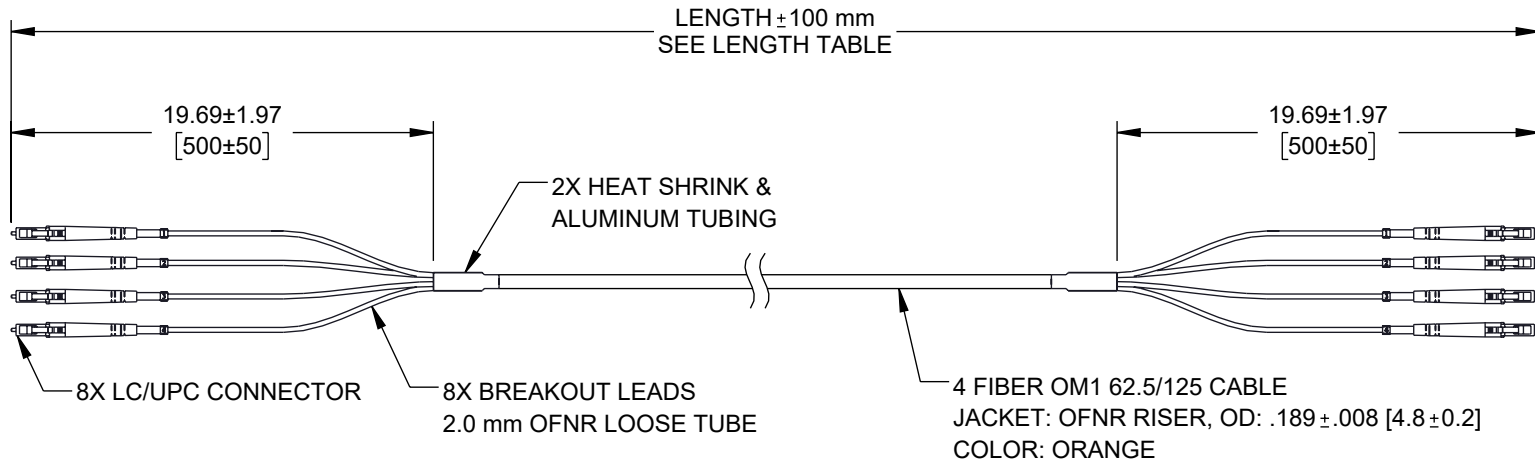

REVISION					
ZONE	REV	DESCRIPTION	DATE	CHANGED BY	APPROVED
	A	INITIAL RELEASE	08/01/2024	KGLEBOVA	NOTTINGHAM

CABLE SPECIFICATIONS	
ITEM	SPECIFICATION
TIGHT BUFFER DIAMETER	.033 ± .002 [0.85 ± 0.05]
TIGHT BUFFER MATERIAL	PVC
MIN. BEND RADIUS (D: CABLE DIAMETER)	7.5D mm STATIC 15D mm DYNAMIC
SHORT-TERM TENSILE	320 N
LONG-TERM TENSILE	160 N
SHORT-TERM CRUSH RESISTANCE	1000 N/100 mm
LONG-TERM CRUSH RESISTANCE	300 N/100 mm
STRENGTH MEMBER	ARAMID YARN

OPTICAL SPECIFICATIONS	
FIBER TYPE	MULTIMODE
INSERTION LOSS	≤ 0.3 dB
RETURN LOSS	≥ 30 dB

ITEM NUMBER	LENGTH	
	METERS	FEET
FCA-4M1LCULCUR2-05	5.0	16.40
FCA-4M1LCULCUR2-10	10.0	32.81
FCA-4M1LCULCUR2-15	15.0	49.21

NOTES:

- ALL CONNECTORS ACCOMPANIED WITH A DUST CAP INSTALLED (NOT SHOWN).
- CABLE ASSEMBLY SHALL BE TESTED FOR CONTINUITY.
- CABLE ASSEMBLY SHALL BE INDIVIDUALLY PACKAGED AND LABELED.

REGULATORY COMPLIANCE:
EU RoHS DIRECTIVE (MOST RECENT RELEASED VERSION).

UNLESS OTHERWISE SPECIFIED LEADING DIMENSIONS ARE INCHES DIMENSIONS IN [] ARE MILLIMETERS

TOLERANCES:
 X = ±.2 [5] FRACTIONS ± 1/32
 .XX = ±.02 [0.5] ANGLES ± 1°
 .XXX = ±.005 [0.13]

CABLE LENGTH TOLERANCES:
 ≤12 [305] = +1 [25] / -0
 >12 [305] ≤ 60 [1524] = +2 [51] / -0
 >60 [1524] ≤ 120 [3048] = +4 [102] / -0
 >120 [3048] ≤ 300 [7620] = +6 [152] / -0
 >300 [7620] = +5% / -0