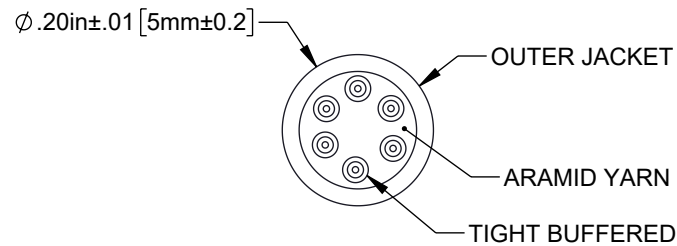

6

5

4

3

2

1

REVISION					
ZONE	REV	DESCRIPTION	DATE	CHANGED BY	APPROVED
	A	INITIAL RELEASE	07/18/2024	DZINN	NOTTINGHAM

CABLE TECHNICAL PARAMETERS		
CABLE	OD(mm)	5±0.2
BUFFER	OD(mm)	0.85±0.05
	MATERIAL	PVC
MAX TENSILE STRENGTH (N)	SHORT TERM	320
	LONG TERM	160
MIN. BENDING RADIUS	DYNAMIC	15D
	STATIC	7.5D
MAX. CRUSH RESISTANCE (N/100mm)	SHORT TERM	1000
	LONG TERM	300
COLOR		AQUA
STRENGTH MEMBERS		ARAMID YARN

ITEM NUMBER	LENGTH	
	METERS	FEET
FCA-6M3LCULCUV2-05	5	16.40
FCA-6M3LCULCUV2-10	10	32.81
FCA-6M3LCULCUV2-15	15	49.21

NOTES:

- ALL CONNECTORS SUPPLIED WITH A DUST CAP INSTALLED, BUT NOT SHOWN.
- CABLE ASSEMBLY SHALL BE INDIVIDUALLY PACKAGED AND LABELED.