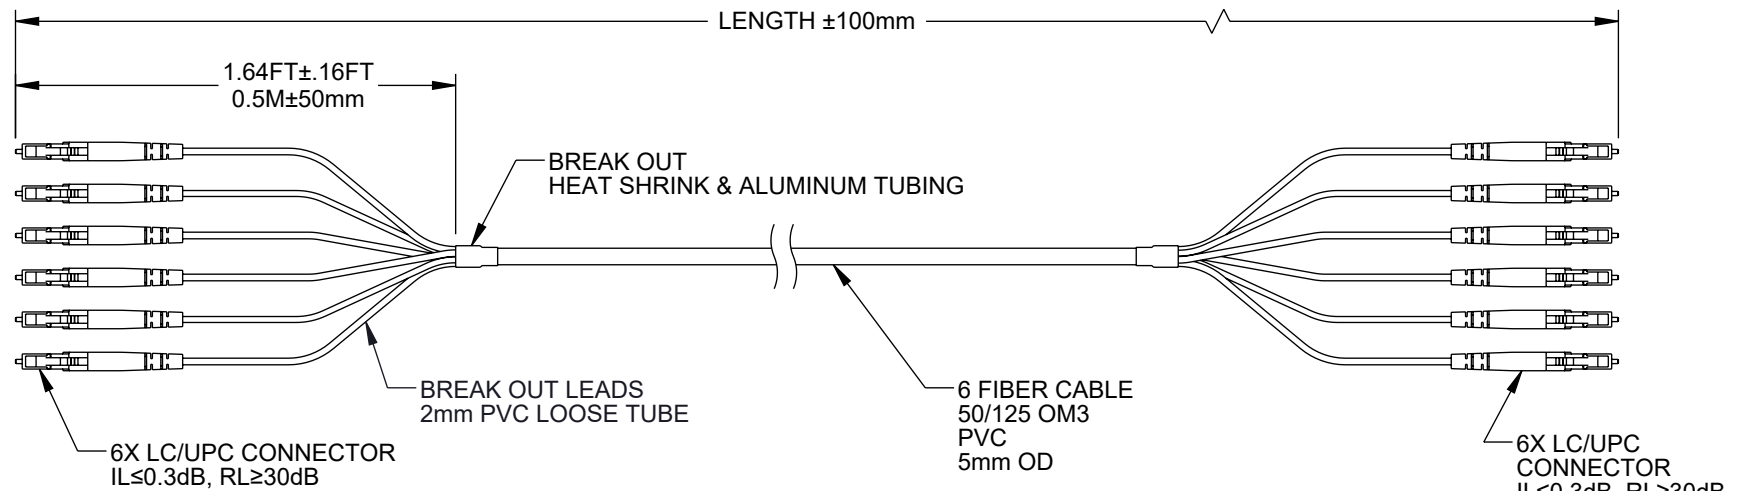

6

5

4

3

2

1

REVISION					
ZONE	REV	DESCRIPTION	DATE	CHANGED BY	APPROVED
	A	INITIAL RELEASE	07/18/2024	DZINN	NOTTINGHAM

CABLE TECHNICAL PARAMETERS		
CABLE	OD(mm)	5±0.2
BUFFER	OD(mm)	0.85±0.05
	MATERIAL	PVC
MAX TENSILE STRENGTH (N)	SHORT TERM	320
	LONG TERM	160
MIN. BENDING RADIUS	DYNAMIC	15D
	STATIC	7.5D
MAX. CRUSH RESISTANCE (N/100mm)	SHORT TERM	1000
	LONG TERM	300
COLOR		AQUA
STRENGTH MEMBERS		ARAMID YARN

ITEM NUMBER	LENGTH	
	METERS	FEET
FCA-6M3LCULCUV2-05	5	16.40
FCA-6M3LCULCUV2-10	10	32.81
FCA-6M3LCULCUV2-15	15	49.21

NOTES:

- ALL CONNECTORS SUPPLIED WITH A DUST CAP INSTALLED, BUT NOT SHOWN.
- CABLE ASSEMBLY SHALL BE INDIVIDUALLY PACKAGED AND LABELED.

UNLESS OTHERWISE SPECIFIED LEADING DIMENSIONS ARE INCHES DIMENSIONS IN [] ARE MILLIMETERS	
TOLERANCES:	
X = ±.2 [5]	FRACTIONS ± 1/32
.XX = ±.02 [0.5]	ANGLES ± 1°
.XXX = ±.005 [0.13]	
CABLE LENGTH TOLERANCES:	
≤12 [305] = +1 [25] / -0	
>12 [305] ≤ 60 [1524] = +2 [51] / -0	
>60 [1524] ≤ 120 [3048] = +4 [102] / -0	
>120 [3048] ≤ 300 [7620] = +6 [152] / -0	
>300 [7620] = +5% / -0	
ALL DIMENSIONS ARE FOR REFERENCE ONLY AND SUBJECT TO CHANGE WITHOUT NOTICE. UN-DIMENSIONED/NON-CRITICAL FEATURES MAY VARY IN SIZE AND LOCATION. COLORS MAY VARY.	

L-com
an INFINIT® brand

Website: www.L-com.com
Phone: 1.800.341.5266 | 1.978.682.6936

INTERPRET ALL DIMENSIONS AND TOLERANCES PER ASME Y14.5

SCALE	SHEET
NONE	1 OF 1

DESCRIPTION				
FIBER DIST CABLE, 6 STRAND LC/UPC-LC/UPC OM3, 5mm PVC JKT, 2mm BREAKOUT AT 0.5M				
SIZE	CAGE CODE	DRAWN BY	ITEM NO.	REV
A	43321	DZINN	FCA-6M3LCULCUV2	A