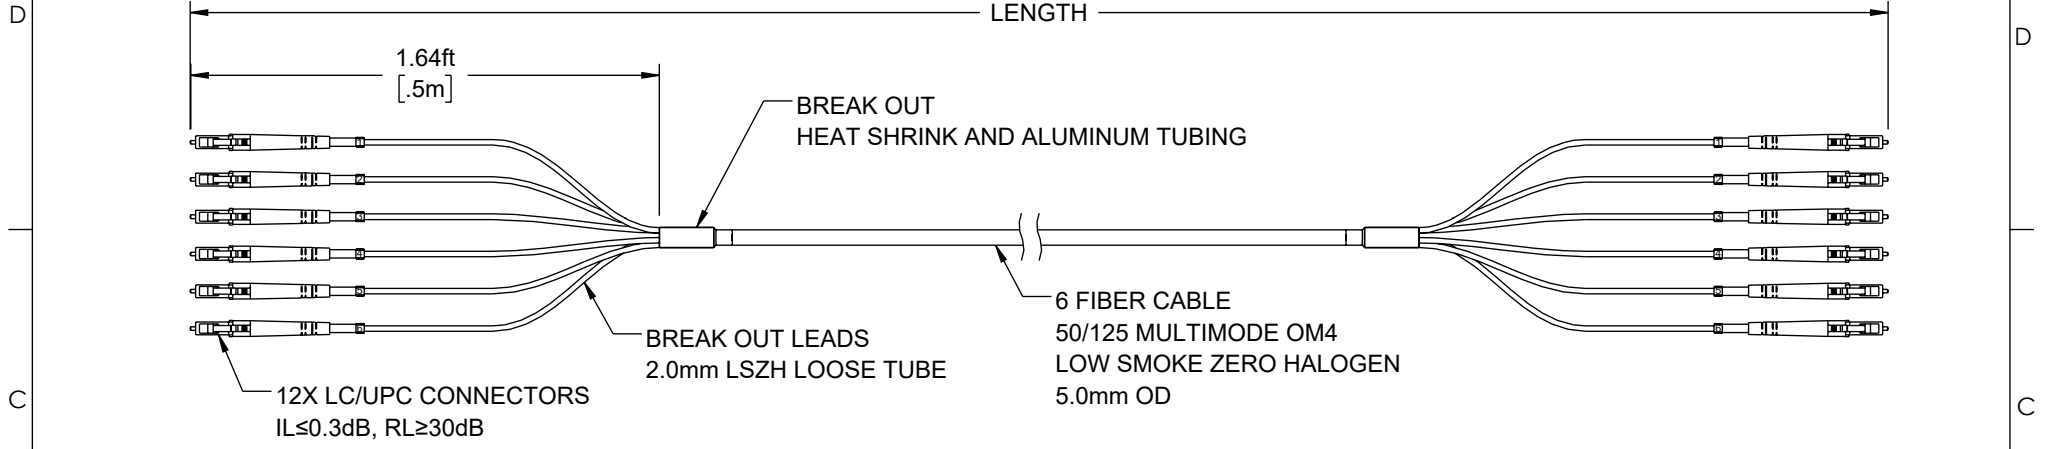

CABLE TECHNICAL PARAMETERS		
FIBER COUNT		6
FIBER TYPE		MULTIMODE - OM4
CORE DIAMETER (µm)		50
CLADDING DIAMETER (µm)		125
CABLE	OD in[mm]	.20 [5.0]
	MATERIAL	LSZH
BUFFER	OD in[mm]	.03 [.85]
	MATERIAL	LSZH
MAX. TENSILE STRENGTH (N)	SHORT TERM	320
	LONG TERM	160
MIN. BENDING RADIUS	DYNAMIC in[mm]	.59 [15.0]
	STATIC in[mm]	.29 [7.5]
MAX. CRUSH RESISTANCE (N/100mm)	SHORT TERM	1000
	LONG TERM	300
COLOR		BLACK
STRENGTH MEMBERS		ARAMID YARN

ITEM NUMBER	LENGTH	
	METERS	FEET
FCA-6M4LCULCUD2-3	3.0	9.84
FCA-6M4LCULCUD2-5	5.0	16.40
FCA-6M4LCULCUD2-10	10.0	32.81
FCA-6M4LCULCUD2-15	15.0	49.21
FCA-6M4LCULCUD2-20	20.0	65.62

NOTES:  
1. ALL CONNECTORS ACCOMPANIED WITH A DUST CAP INSTALLED (NOT SHOWN).

**REGULATORY COMPLIANCE:**  
EU RoHS DIRECTIVE (MOST RECENT RELEASED VERSION)

UNLESS OTHERWISE SPECIFIED, DIMENSIONS ARE IN INCHES [mm]	APPROVALS	DATE	 an INFINITI® brand	50 High Street, West Mill, North Andover, MA 01845 USA. Phone: 1.800.341.5266 1.978.682.6936		
	OVERALL CABLE LENGTH TOLERANCE: ≤12 [305] = +1 [25] / -0 >12 [305] ≤60 [1524] = +2 [51] / -0 >60 [1524] ≤120 [3048] = +4 [102] / -0 >120 [3048] ≤300 [7620] = +6 [152] / -0 >300 [7620] = +5% / -0	DRAWN BY HBAKKE			04/18/2023	
ALL OTHER DIMENSIONAL TOLERANCES: .X = ± .2 [5]   FRACTIONS ± 1/32 .XX = ± .02 [5]   ANGLES ± 1° .XXX = ± .005 [13]	CHECKED BY DMAY	04/18/2023	CATEGORY FIBER OPTICS			
	APPROVED BY REVANGELIS	04/18/2023	PRODUCT DESCRIPTION 6 Strand LC/UPC to LC/UPC 50/125 OM4, 5.0mm Distribution Cable, 2.0mm Breakout 0.5M, LSZH			
THIRD-ANGLE PROJECTION 	CONFIGURATION DETAILS OF UNDIMENSIONED FEATURES MAY VARY		SIZE A	CAGE CODE 43321	ITEM NO. FCA-6M4LCULCUD2	REV. A
COLOR VARIATIONS MAY OCCUR		SCALE: NONE	CAD FILE: FCA-6M4LCULCUD2.SLDDRW	SHEET 1 OF 1		