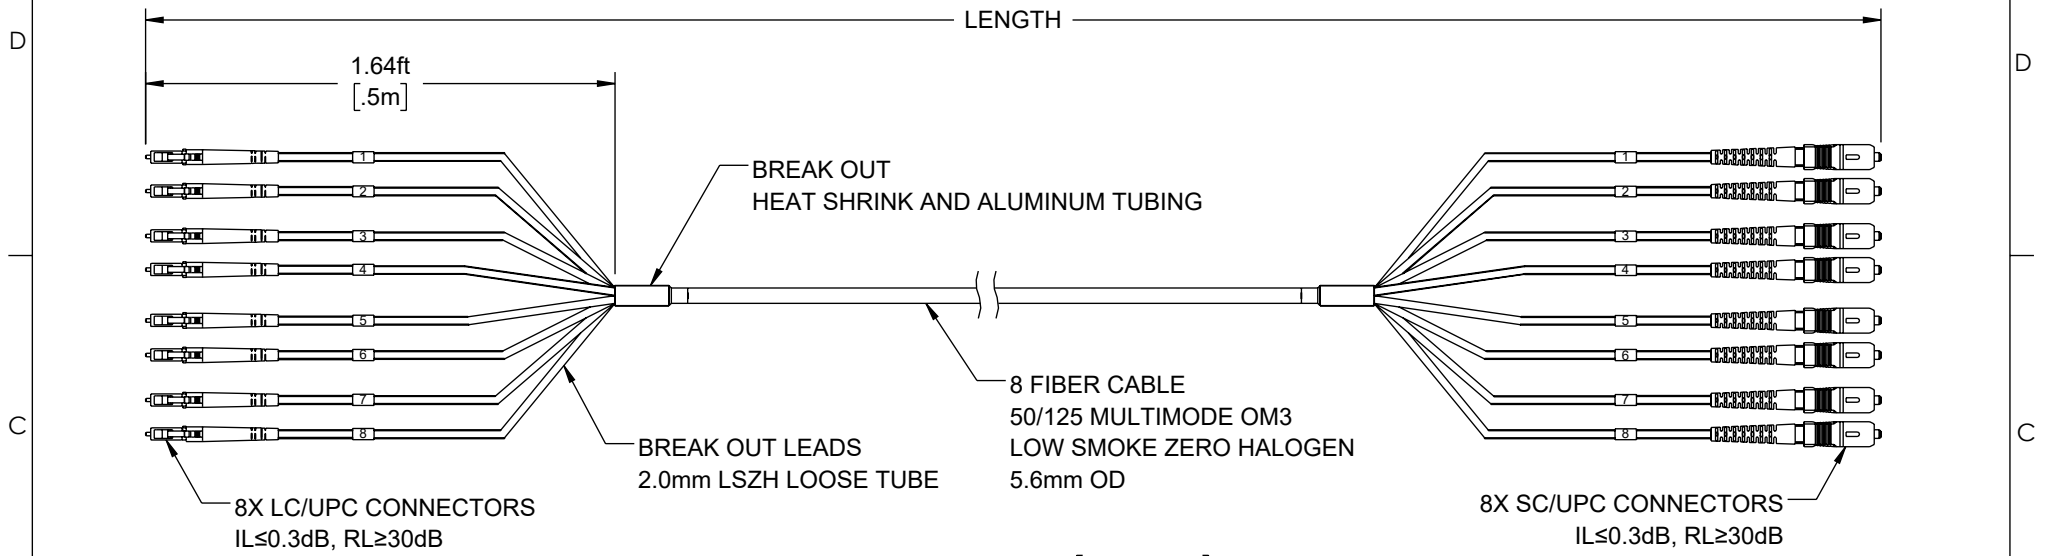

Ø .22in±.01 [5.6mm±0.3]

CABLE TECHNICAL PARAMETERS		
FIBER COUNT		8
FIBER TYPE		MULTIMODE - OM3
CORE DIAMETER (µm)		50
CLADDING DIAMETER (µm)		125
CABLE	OD in[mm]	.22 [5.6]
	MATERIAL	LSZH
BUFFER	OD in[mm]	.03 [.85]
	MATERIAL	LSZH
MAX. TENSILE STRENGTH (N)	SHORT TERM	400
	LONG TERM	200
MIN. BENDING RADIUS	DYNAMIC in[mm]	.59 [15.0]
	STATIC in[mm]	.29 [7.5]
MAX. CRUSH RESISTANCE (N/100mm)	SHORT TERM	1000
	LONG TERM	300
COLOR		BLACK
STRENGTH MEMBERS		ARAMID YARN

ITEM NUMBER	LENGTH	
	METERS	FEET
FCA-8M3LCUSCUD2-3	3.0	9.84
FCA-8M3LCUSCUD2-5	5.0	16.40
FCA-8M3LCUSCUD2-10	10.0	32.81
FCA-8M3LCUSCUD2-15	15.0	49.21
FCA-8M3LCUSCUD2-20	20.0	65.62

**NOTES:**

- ALL CONNECTORS ACCOMPANIED WITH A DUST CAP INSTALLED (NOT SHOWN).

**REGULATORY COMPLIANCE:**  
EU RoHS DIRECTIVE (MOST RECENT RELEASED VERSION)

UNLESS OTHERWISE SPECIFIED, DIMENSIONS ARE IN INCHES [mm]	APPROVALS	DATE	 an INFINITI® brand	50 High Street, West Mill, North Andover, MA 01845 USA. Phone: 1.800.341.5266 1.978.682.6936		
	OVERALL CABLE LENGTH TOLERANCE: ≤12 [305] = +1 [25] / -0 >12 [305] ≤60 [1524] = +2 [51] / -0 >60 [1524] ≤120 [3048] = +4 [102] / -0 >120 [3048] ≤300 [7620] = +6 [152] / -0 >300 [7620] = +5% / -0	DRAWN BY HBAKKE			04/19/2023	
ALL OTHER DIMENSIONAL TOLERANCES: .X = ± .2 [5]   FRACTIONS ± 1/32 .XX = ± .02 [5]   ANGLES ± 1° .XXX = ± .005 [1.3]	CHECKED BY DMAY	04/19/2023	CATEGORY FIBER OPTICS			
	APPROVED BY REVANGELIS	04/19/2023	PRODUCT DESCRIPTION 8 Strand LC/UPC to SC/UPC 50/125 OM3, 5.6mm Distribution Cable, 2.0mm Breakout 0.5M, LSZH			
THIRD-ANGLE PROJECTION 	CONFIGURATION DETAILS OF UNDIMENSIONED FEATURES MAY VARY	COLOR VARIATIONS MAY OCCUR	SIZE A	CAGE CODE 43321	ITEM NO. FCA-8M3LCUSCUD2	REV. A
			SCALE: NONE	CAD FILE: FCA-8M3LCUSCUD2.SLDDRW	SHEET 1 OF 1	