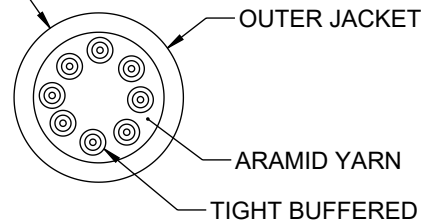

16X LC/UPC CONNECTORS
IL≤0.3dB, RL≥30dB

BREAK OUT
HEAT SHRINK AND ALUMINUM TUBING

BREAK OUT LEADS
2.0mm LSZH LOOSE TUBE

8 FIBER CABLE
50/125 MULTIMODE OM4
LOW SMOKE ZERO HALOGEN
5.6mm OD

∅ .22in±.01 [5.6mm±0.3]