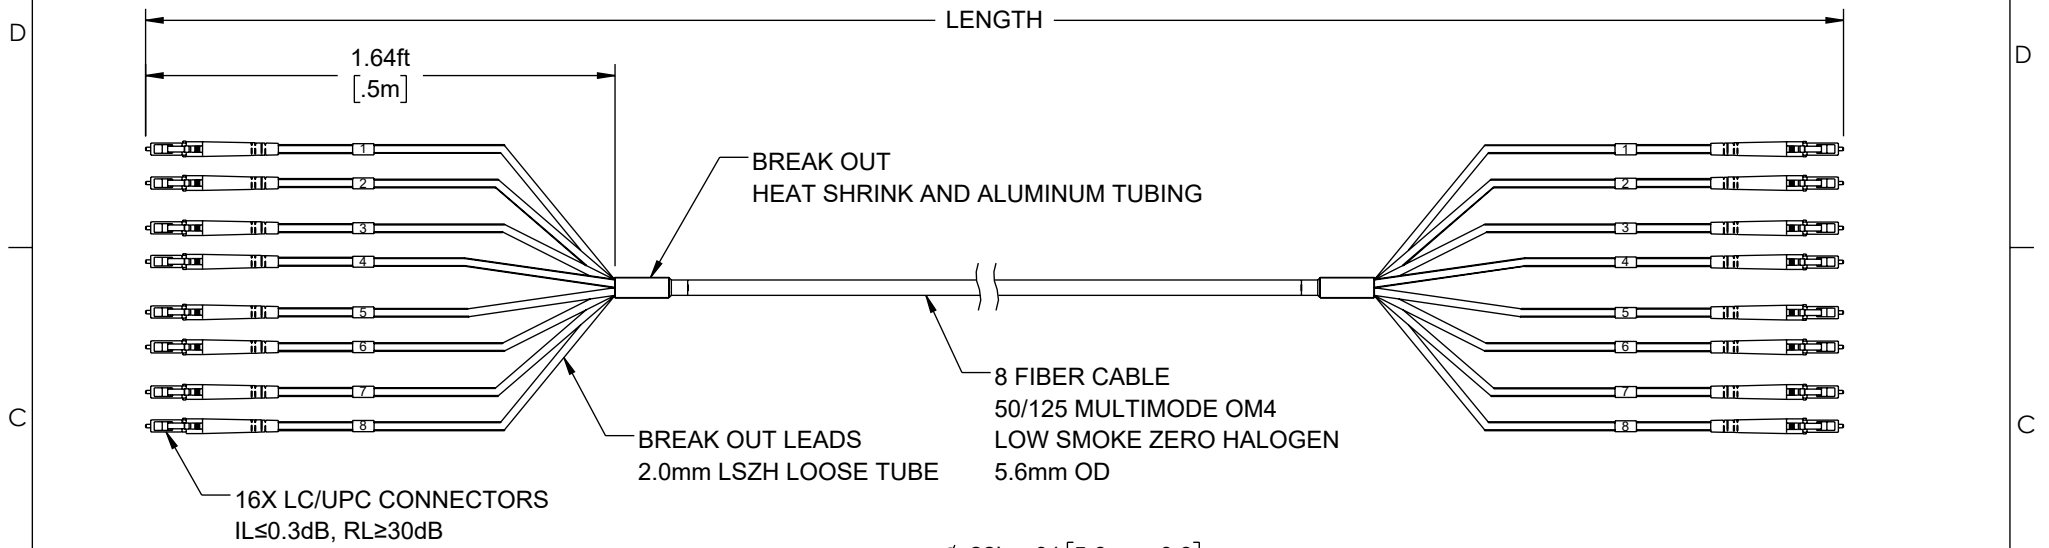

16X LC/UPC CONNECTORS
IL≤0.3dB, RL≥30dB

BREAK OUT
HEAT SHRINK AND ALUMINUM TUBING

BREAK OUT LEADS
2.0mm LSZH LOOSE TUBE

8 FIBER CABLE
50/125 MULTIMODE OM4
LOW SMOKE ZERO HALOGEN
5.6mm OD

∅ .22in±.01 [5.6mm±0.3]

CABLE TECHNICAL PARAMETERS		
FIBER COUNT		8
FIBER TYPE		MULTIMODE - OM4
CORE DIAMETER (µm)		50
CLADDING DIAMETER (µm)		125
CABLE	OD in[mm]	.22 [5.6]
	MATERIAL	LSZH
BUFFER	OD in[mm]	.03 [.85]
	MATERIAL	LSZH
MAX. TENSILE STRENGTH (N)	SHORT TERM	400
	LONG TERM	200
MIN. BENDING RADIUS	DYNAMIC in[mm]	.59 [15.0]
	STATIC in[mm]	.29 [7.5]
MAX. CRUSH RESISTANCE (N/100mm)	SHORT TERM	1000
	LONG TERM	300
COLOR		BLACK
STRENGTH MEMBERS		ARAMID YARN

ITEM NUMBER	LENGTH	
	METERS	FEET
FCA-8M4LCULCUD2-3	3.0	9.84
FCA-8M4LCULCUD2-5	5.0	16.40
FCA-8M4LCULCUD2-10	10.0	32.81
FCA-8M4LCULCUD2-15	15.0	49.21
FCA-8M4LCULCUD2-20	20.0	65.62

NOTES:

- ALL CONNECTORS ACCOMPANIED WITH A DUST CAP INSTALLED (NOT SHOWN).

REGULATORY COMPLIANCE:
EU RoHS DIRECTIVE (MOST RECENT RELEASED VERSION)

UNLESS OTHERWISE SPECIFIED, DIMENSIONS ARE IN INCHES [mm]	APPROVALS	DATE	 an INFINITI® brand	50 High Street, West Mill, North Andover, MA 01845 USA. Phone: 1.800.341.5266 1.978.682.6936		
	OVERALL CABLE LENGTH TOLERANCE: ≤12 [305] = +1 [25] / -0 >12 [305] ≤60 [1524] = +2 [51] / -0 >60 [1524] ≤120 [3048] = +4 [102] / -0 >120 [3048] ≤300 [7620] = +6 [152] / -0 >300 [7620] = +5% / -0	DRAWN BY HBAKKE			04/18/2023	
ALL OTHER DIMENSIONAL TOLERANCES: .X = ± .2 [5] FRACTIONS ± 1/32 .XX = ± .02 [5] ANGLES ± 1° .XXX = ± .005 [13]	CHECKED BY DMAY	04/18/2023	CATEGORY FIBER OPTICS			
	APPROVED BY REVANGELIS	04/18/2023	PRODUCT DESCRIPTION 8 Strand LC/UPC to LC/UPC 50/125 OM4, 5.6mm Distribution Cable, 2.0mm Breakout 0.5M, LSZH			
THIRD-ANGLE PROJECTION 	CONFIGURATION DETAILS OF UNDIMENSIONED FEATURES MAY VARY	COLOR VARIATIONS MAY OCCUR	SIZE A	CAGE CODE 43321	ITEM NO. FCA-8M4LCULCUD2	REV. A
			SCALE: NONE	CAD FILE: FCA-8M4LCULCUD2.SLDDRW	SHEET 1 OF 1	