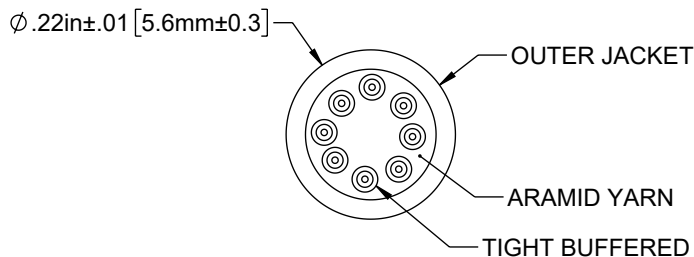

CABLE TECHNICAL PARAMETERS		
FIBER COUNT		8
FIBER TYPE		MULTIMODE - OM4
CORE DIAMETER (µm)		50
CLADDING DIAMETER (µm)		125
CABLE	OD in[mm]	.22 [5.6]
	MATERIAL	LSZH
BUFFER	OD in[mm]	.03 [.85]
	MATERIAL	LSZH
MAX. TENSILE STRENGTH (N)	SHORT TERM	400
	LONG TERM	200
MIN. BENDING RADIUS	DYNAMIC in[mm]	.59 [15.0]
	STATIC in[mm]	.29 [7.5]
MAX. CRUSH RESISTANCE (N/100mm)	SHORT TERM	1000
	LONG TERM	300
COLOR		BLACK
STRENGTH MEMBERS		ARAMID YARN

**REGULATORY COMPLIANCE:**  
EU RoHS DIRECTIVE (MOST RECENT RELEASED VERSION)

UNLESS OTHERWISE SPECIFIED, DIMENSIONS ARE IN INCHES [mm] OVERALL CABLE LENGTH TOLERANCE: ≤12 [305] = +1 [25] / -0 >12 [305] ≤60 [1524] = +2 [51] / -0 >60 [1524] ≤120 [3048] = +4 [102] / -0 >120 [3048] ≤300 [7620] = +6 [152] / -0 >300 [7620] = +5% / -0 ALL OTHER DIMENSIONAL TOLERANCES: .X = ± .2 [5]   FRACTIONS ± 1/32 .XX = ± .02 [5]   ANGLES ± 1° .XXX = ± .005 [1.3]	APPROVALS	DATE	 an INFINITI® brand	50 High Street, West Mill, North Andover, MA 01845 USA. Phone: 1.800.341.5266 1.978.682.6936
	DRAWN BY HBAKKE	04/19/2023		
THIRD-ANGLE PROJECTION 	CHECKED BY DMAY	04/19/2023	CATEGORY FIBER OPTICS	
	APPROVED BY REVANGELIS	04/19/2023	PRODUCT DESCRIPTION 8 Strand LC/UPC to ST/UPC 50/125 OM4, 5.6mm Distribution Cable, 2.0mm Breakout 0.5M, LSZH	
	CONFIGURATION DETAILS OF UNDIMENSIONED FEATURES MAY VARY		SIZE A	CAGE CODE 43321
	COLOR VARIATIONS MAY OCCUR		ITEM NO. FCA-8M4LCUSTUD2	REV. A
			SCALE: NONE	CAD FILE: FCA-8M4LCUSTUD2.SLDDRW
				SHEET 1 OF 1