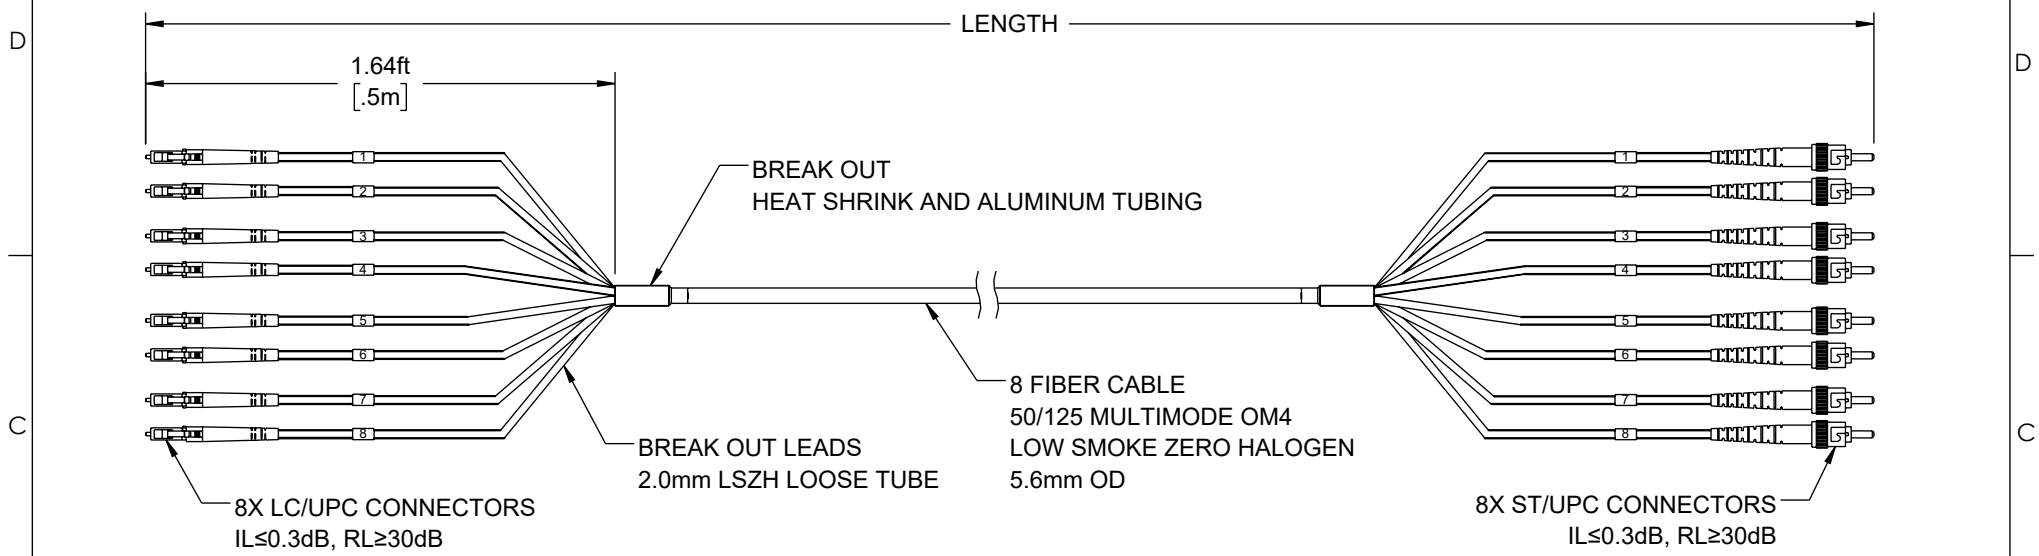

CABLE TECHNICAL PARAMETERS		
FIBER COUNT		8
FIBER TYPE		MULTIMODE - OM4
CORE DIAMETER (µm)		50
CLADDING DIAMETER (µm)		125
CABLE	OD in[mm]	.22 [5.6]
	MATERIAL	LSZH
BUFFER	OD in[mm]	.03 [.85]
	MATERIAL	LSZH
MAX. TENSILE STRENGTH (N)	SHORT TERM	400
	LONG TERM	200
MIN. BENDING RADIUS	DYNAMIC in[mm]	.59 [15.0]
	STATIC in[mm]	.29 [7.5]
MAX. CRUSH RESISTANCE (N/100mm)	SHORT TERM	1000
	LONG TERM	300
COLOR		BLACK
STRENGTH MEMBERS		ARAMID YARN

ITEM NUMBER	LENGTH	
	METERS	FEET
FCA-8M4LCUSTUD2-3	3.0	9.84
FCA-8M4LCUSTUD2-5	5.0	16.40
FCA-8M4LCUSTUD2-10	10.0	32.81
FCA-8M4LCUSTUD2-15	15.0	49.21
FCA-8M4LCUSTUD2-20	20.0	65.62

NOTES:  
1. ALL CONNECTORS ACCOMPANIED WITH A DUST CAP INSTALLED (NOT SHOWN).

**REGULATORY COMPLIANCE:**  
EU RoHS DIRECTIVE (MOST RECENT RELEASED VERSION)

UNLESS OTHERWISE SPECIFIED, DIMENSIONS ARE IN INCHES [mm] OVERALL CABLE LENGTH TOLERANCE: ≤12 [305] = +1 [25] / -0 >12 [305] ≤60 [1524] = +2 [51] / -0 >60 [1524] ≤120 [3048] = +4 [102] / -0 >120 [3048] ≤300 [7620] = +6 [152] / -0 >300 [7620] = +5% / -0 ALL OTHER DIMENSIONAL TOLERANCES: .X = ± .2 [5]   FRACTIONS ± 1/32 .XX = ± .02 [5]   ANGLES ± 1° .XXX = ± .005 [1.3]	APPROVALS	DATE	 an INFINITI® brand	50 High Street, West Mill, North Andover, MA 01845 USA. Phone: 1.800.341.5266 1.978.682.6936
	DRAWN BY HBAKKE	04/19/2023		
THIRD-ANGLE PROJECTION 	CHECKED BY DMAY	04/19/2023	CATEGORY FIBER OPTICS	
	APPROVED BY REVANGELIS	04/19/2023	PRODUCT DESCRIPTION 8 Strand LC/UPC to ST/UPC 50/125 OM4, 5.6mm Distribution Cable, 2.0mm Breakout 0.5M, LSZH	
	CONFIGURATION DETAILS OF UNDIMENSIONED FEATURES MAY VARY		SIZE A	CAGE CODE 43321
	COLOR VARIATIONS MAY OCCUR		ITEM NO. FCA-8M4LCUSTUD2	REV. A
			SCALE: NONE	CAD FILE: FCA-8M4LCUSTUD2.SLDDRW
				SHEET 1 OF 1