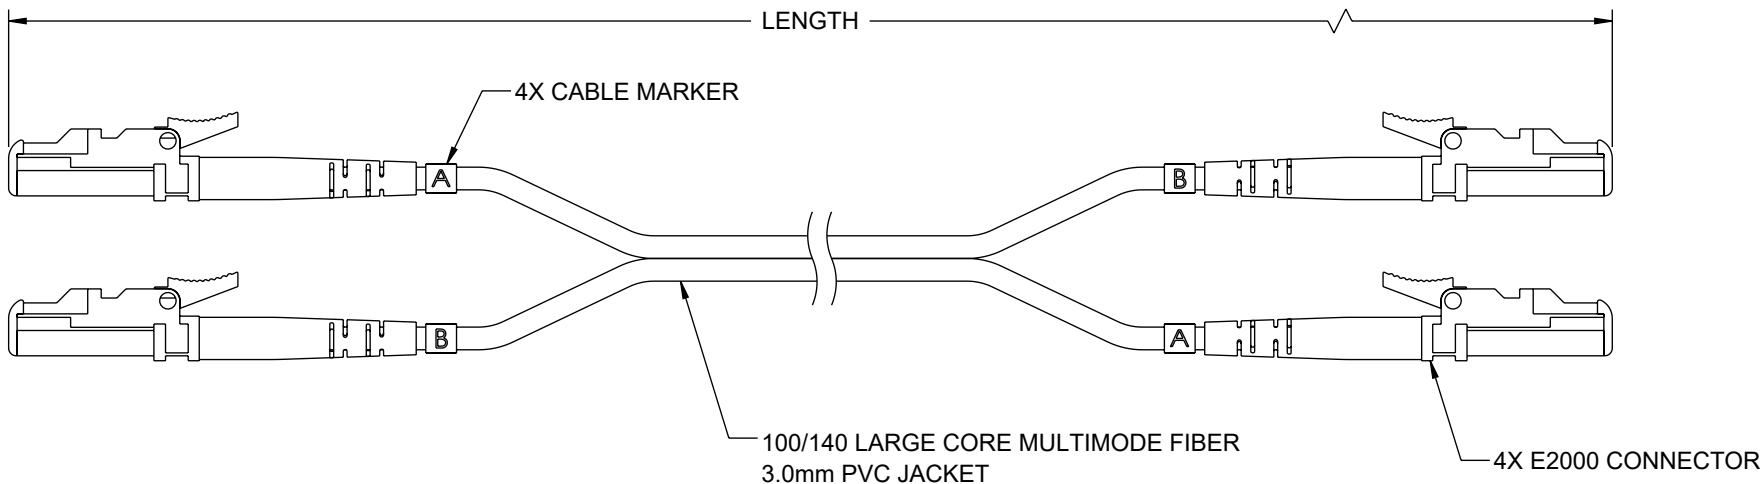

ITEM NUMBER	LENGTH	
	METERS	FEET
FCA-E2E2-DPLCV-01	1.0	3.28
FCA-E2E2-DPLCV-05	5.0	16.40

NOTES:

- CONNECTOR ASSEMBLY POLISH TYPE: PC
- ALL CONNECTORS ACCOMPANIED WITH A DUST CAP INSTALLED (NOT SHOWN).
- CABLE ASSEMBLY SHALL BE INDIVIDUALLY PACKAGED.

REGULATORY COMPLIANCE:

EU RoHS DIRECTIVE (MOST RECENT RELEASED VERSION).

UNLESS OTHERWISE SPECIFIED, DIMENSIONS ARE IN INCHES [mm] OVERALL CABLE LENGTH TOLERANCE: ≤12 [305] = +1 [25] / -0 >12 [305] ≤60 [1524] = +2 [51] / -0 >60 [1524] ≤120 [3048] = +4 [102] / -0 >120 [3048] ≤300 [7620] = +6 [152] / -0 >300 [7620] = +5% / -0 ALL OTHER DIMENSIONAL TOLERANCES: .X = ± .2 [5] FRACTIONS ± 1/32 .XX = ± .02 [.5] ANGLES ± 1° .XXX = ± .005 [.13]	APPROVALS	DATE	 50 High Street, West Mill, North Andover, MA 01845 USA. Phone: 1.800.341.5266 1.978.682.6936	
	DRAWN BY HBAKKE	08/09/2023		CATEGORY FIBER OPTIC
	CHECKED BY DMAY	08/09/2023		
	APPROVED BY TCAHALANE	08/09/2023		
THIRD-ANGLE PROJECTION 	CONFIGURATION DETAILS OF UNDIMENSIONED FEATURES MAY VARY	PRODUCT DESCRIPTION FIBER OPTIC PATCH CABLE E2000/PC-E2000/PC DUPLEX 100/140 LARGE CORE MULTIMODE FIBER 3.0MM PVC	SCALE: NONE CAD FILE: FCA-E2E2-DPLCV.SLDDRW SHEET 1 OF 1	
COLOR VARIATIONS MAY OCCUR		SIZE: A CAGE CODE: 43321 ITEM NO.: FCA-E2E2-DPLCV REV.: A		