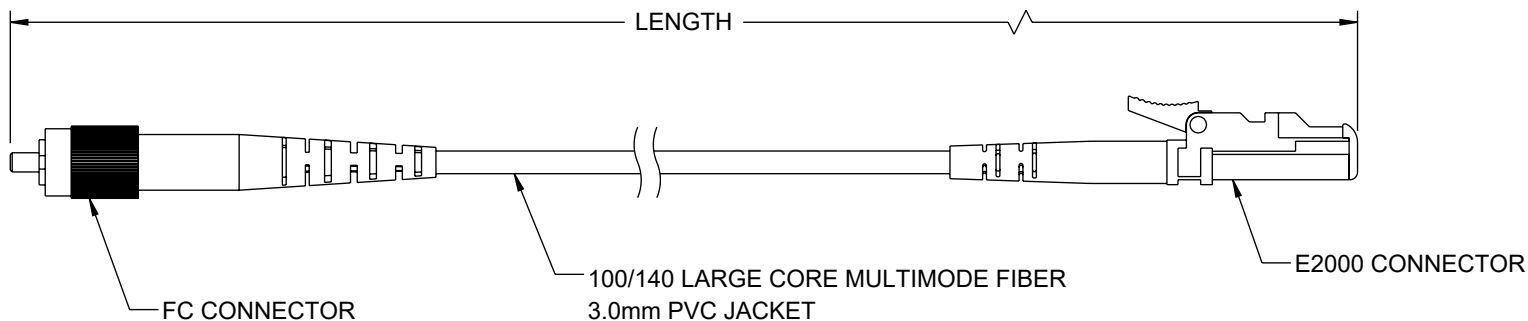

ITEM NUMBER	LENGTH	
	METERS	FEET
FCA-FCE2-SPLCV-01	1.0	3.28
FCA-FCE2-SPLCV-05	5.0	16.40

NOTES:

- CONNECTOR ASSEMBLY POLISH TYPE: PC
- ALL CONNECTORS ACCOMPANIED WITH A DUST CAP INSTALLED (NOT SHOWN).
- CABLE ASSEMBLY SHALL BE INDIVIDUALLY PACKAGED.

REGULATORY COMPLIANCE:

EU RoHS DIRECTIVE (MOST RECENT RELEASED VERSION).

UNLESS OTHERWISE SPECIFIED, DIMENSIONS ARE IN INCHES [mm] OVERALL CABLE LENGTH TOLERANCE: ≤12 [305] = +1 [25] / -0 >12 [305] ≤60 [1524] = +2 [51] / -0 >60 [1524] ≤120 [3048] = +4 [102] / -0 >120 [3048] ≤300 [7620] = +6 [152] / -0 >300 [7620] = +5% / -0 ALL OTHER DIMENSIONAL TOLERANCES: .X = ± .2 [5] FRACTIONS ± 1/32 .XX = ± .02 [.5] ANGLES ± 1° .XXX = ± .005 [.13]	APPROVALS	DATE	 50 High Street, West Mill, North Andover, MA 01845 USA. Phone: 1.800.341.5266 1.978.682.6936
	DRAWN BY HBAKKE CHECKED BY DMAY APPROVED BY TCAHALANE	08/09/2023 08/09/2023 08/09/2023	
THIRD-ANGLE PROJECTION 	CONFIGURATION DETAILS OF UNDIMENSIONED FEATURES MAY VARY COLOR VARIATIONS MAY OCCUR	PRODUCT DESCRIPTION FIBER OPTIC PATCH CABLE FC/PC-E2000/PC SIMPLEX 100/140 LARGE CORE MULTIMODE FIBER 3.0MM PVC	SCALE: NONE CAD FILE: FCA-FCE2-SPLCV.SLDDRW SHEET 1 OF 1
	SIZE A	CAGE CODE 43321	ITEM NO. FCA-FCE2-SPLCV
			REV. A