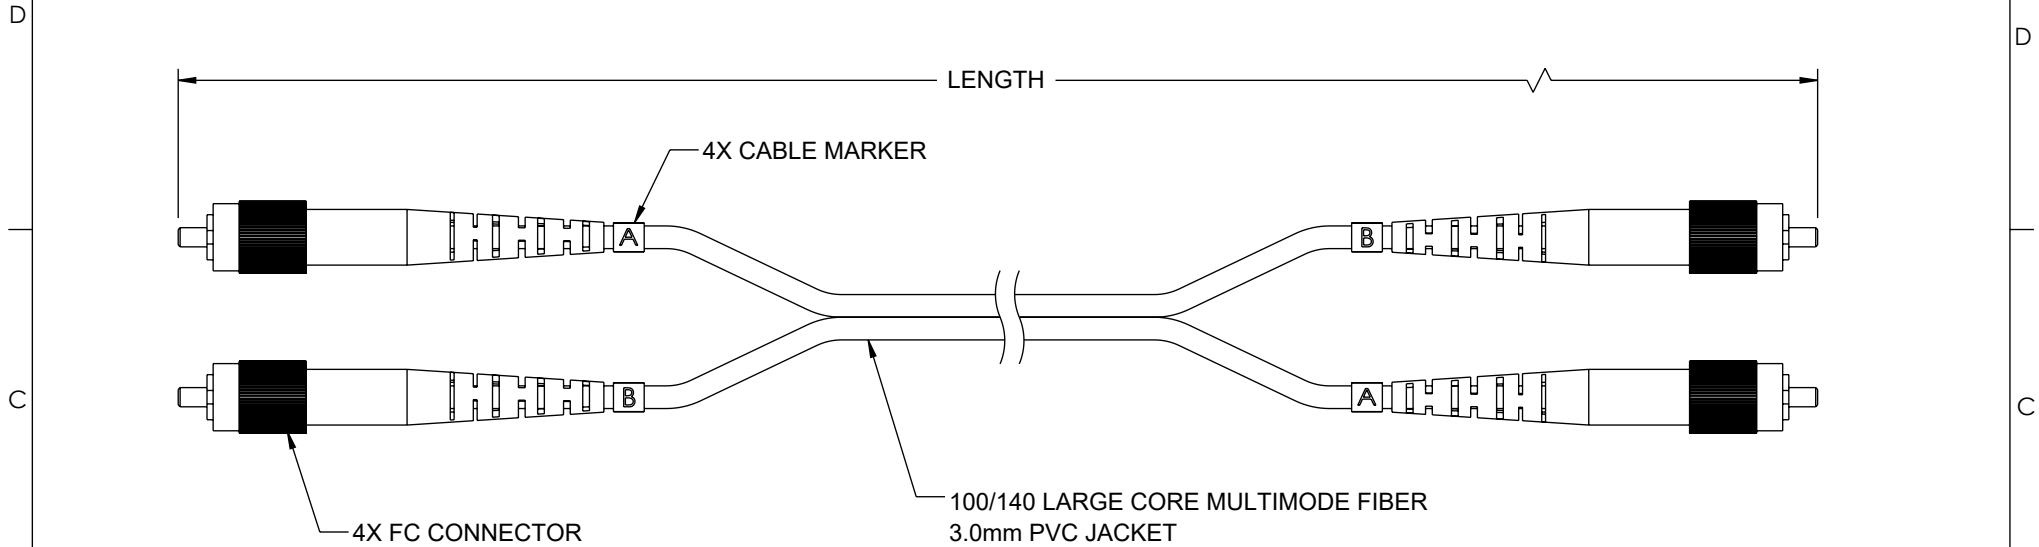

ITEM NUMBER	LENGTH	
	METERS	FEET
FCA-FCFC-DPLCV-01	1.0	3.28
FCA-FCFC-DPLCV-05	5.0	16.40

**NOTES:**

- CONNECTOR ASSEMBLY POLISH TYPE: PC
- ALL CONNECTORS ACCOMPANIED WITH A DUST CAP INSTALLED (NOT SHOWN).
- CABLE ASSEMBLY SHALL BE INDIVIDUALLY PACKAGED.

**REGULATORY COMPLIANCE:**

EU RoHS DIRECTIVE (MOST RECENT RELEASED VERSION).

UNLESS OTHERWISE SPECIFIED, DIMENSIONS ARE IN INCHES [mm] OVERALL CABLE LENGTH TOLERANCE: ≤12 [305] = +1 [25] / -0 >12 [305] ≤60 [1524] = +2 [51] / -0 >60 [1524] ≤120 [3048] = +4 [102] / -0 >120 [3048] ≤300 [7620] = +6 [152] / -0 >300 [7620] = +5% / -0 ALL OTHER DIMENSIONAL TOLERANCES: .X = ± .2 [5]   FRACTIONS ± 1/32 .XX = ± .02 [.5]   ANGLES ± 1° .XXX = ± .005 [.13]	APPROVALS	DATE	 50 High Street, West Mill, North Andover, MA 01845 USA. Phone: 1.800.341.5266 1.978.682.6936			
	DRAWN BY HBAKKE	08/09/2023		CATEGORY <b>FIBER OPTIC</b>		
	CHECKED BY DMAY	08/09/2023				
	APPROVED BY TCAHALANE	08/09/2023				
THIRD-ANGLE PROJECTION 	CONFIGURATION DETAILS OF UNDIMENSIONED FEATURES MAY VARY	PRODUCT DESCRIPTION FIBER OPTIC PATCH CABLE FC/PC-FC/PC DUPLEX 100/140 LARGE CORE MULTIMODE FIBER 3.0MM PVC	SIZE <b>A</b>	CAGE CODE <b>43321</b>	ITEM NO. <b>FCA-FCFC-DPLCV</b>	REV. <b>A</b>
COLOR VARIATIONS MAY OCCUR		SCALE: NONE	CAD FILE: FCA-FCFC-DPLCV.SLDDRW	SHEET 1 OF 1		