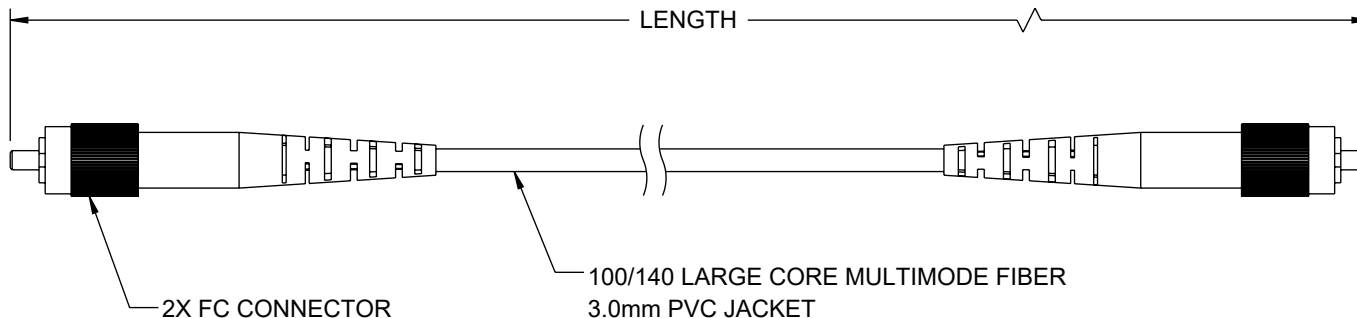

ITEM NUMBER	LENGTH	
	METERS	FEET
FCA-FCFC-SPLCV-01	1.0	3.28
FCA-FCFC-SPLCV-05	5.0	16.40

NOTES:

- CONNECTOR ASSEMBLY POLISH TYPE: PC
- ALL CONNECTORS ACCOMPANIED WITH A DUST CAP INSTALLED (NOT SHOWN).
- CABLE ASSEMBLY SHALL BE INDIVIDUALLY PACKAGED.

REGULATORY COMPLIANCE:

EU RoHS DIRECTIVE (MOST RECENT RELEASED VERSION).

UNLESS OTHERWISE SPECIFIED, DIMENSIONS ARE IN INCHES [mm] OVERALL CABLE LENGTH TOLERANCE: ≤12 [305] = +1 [25] / -0 >12 [305] ≤60 [1524] = +2 [51] / -0 >60 [1524] ≤120 [3048] = +4 [102] / -0 >120 [3048] ≤300 [7620] = +6 [152] / -0 >300 [7620] = +5% / -0 ALL OTHER DIMENSIONAL TOLERANCES: .X = ± .2 [5] FRACTIONS ± 1/32 .XX = ± .02 [.5] ANGLES ± 1° .XXX = ± .005 [.13]	APPROVALS	DATE	 50 High Street, West Mill, North Andover, MA 01845 USA. Phone: 1.800.341.5266 1.978.682.6936
	DRAWN BY HBAKKE CHECKED BY DMAY APPROVED BY TCAHALANE	08/09/2023 08/09/2023 08/09/2023	
THIRD-ANGLE PROJECTION 	CONFIGURATION DETAILS OF UNDIMENSIONED FEATURES MAY VARY COLOR VARIATIONS MAY OCCUR	PRODUCT DESCRIPTION FIBER OPTIC PATCH CABLE FC/PC-FC/PC SIMPLEX 100/140 LARGE CORE MULTIMODE FIBER 3.0MM PVC SIZE: A CAGE CODE: 43321 ITEM NO.: FCA-FCFC-SPLCV SCALE: NONE CAD FILE: FCA-FCFC-SPLCV.SLDDRW	REV. A SHEET 1 OF 1