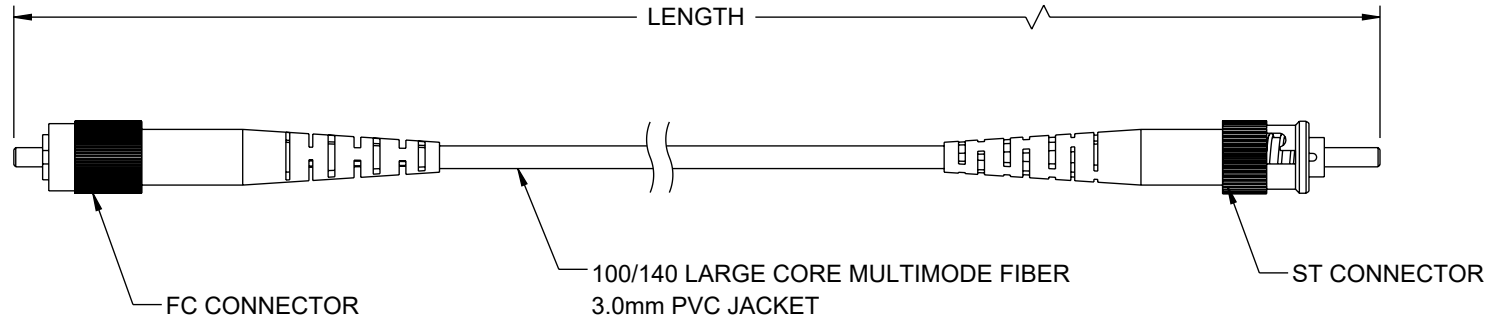

ITEM NUMBER	LENGTH	
	METERS	FEET
FCA-FCST-SPLCV-01	1.0	3.28
FCA-FCST-SPLCV-05	5.0	16.40

NOTES:

- CONNECTOR ASSEMBLY POLISH TYPE: PC
- ALL CONNECTORS ACCOMPANIED WITH A DUST CAP INSTALLED (NOT SHOWN).
- CABLE ASSEMBLY SHALL BE INDIVIDUALLY PACKAGED.

REGULATORY COMPLIANCE:

EU RoHS DIRECTIVE (MOST RECENT RELEASED VERSION).

UNLESS OTHERWISE SPECIFIED, DIMENSIONS ARE IN INCHES [mm] OVERALL CABLE LENGTH TOLERANCE: ≤12 [305] = +1 [25] / -0 >12 [305] ≤60 [1524] = +2 [51] / -0 >60 [1524] ≤120 [3048] = +4 [102] / -0 >120 [3048] ≤300 [7620] = +6 [152] / -0 >300 [7620] = +5% / -0 ALL OTHER DIMENSIONAL TOLERANCES: .X = ± .2 [5] FRACTIONS ± 1/32 .XX = ± .02 [5] ANGLES ± 1° .XXX = ± .005 [13]	APPROVALS	DATE	 50 High Street, West Mill, North Andover, MA 01845 USA. Phone: 1.800.341.5266 1.978.682.6936
	DRAWN BY HBAKKE CHECKED BY DMAY APPROVED BY TCAHALANE	08/09/2023 08/09/2023 08/09/2023	
THIRD-ANGLE PROJECTION 	CONFIGURATION DETAILS OF UNDIMENSIONED FEATURES MAY VARY COLOR VARIATIONS MAY OCCUR	PRODUCT DESCRIPTION FIBER OPTIC PATCH CABLE FC/PC-ST/PC SIMPLEX 100/140 LARGE CORE MULTIMODE FIBER 3.0MM PVC SIZE: A CAGE CODE: 43321 ITEM NO.: FCA-FCST-SPLCV	REV. A
SCALE: NONE		CAD FILE: FCA-FCST-SPLCV.SLDDRW	SHEET 1 OF 1