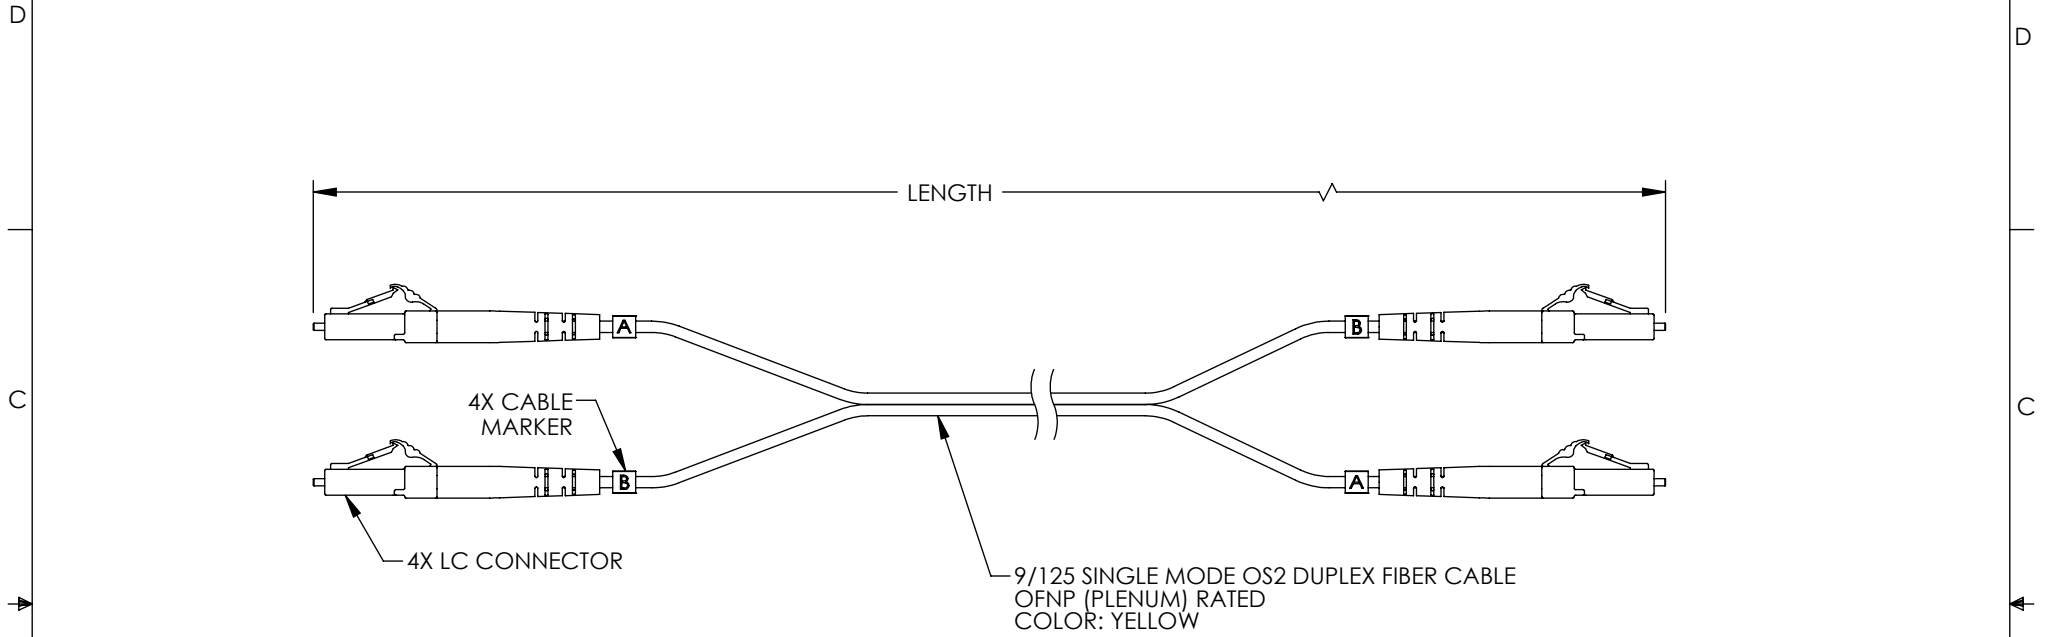

9/125 SINGLE MODE OS2 DUPLEX FIBER CABLE OFNP (PLENUM) RATED COLOR: YELLOW

ITEM NO.	LENGTH	
	METER	FEET
FCA-LALA-DPS2P-01	1.0	3.28
FCA-LALA-DPS2P-02	2.0	6.56
FCA-LALA-DPS2P-03	3.0	9.84
FCA-LALA-DPS2P-05	5.0	16.40
FCA-LALA-DPS2P-10	10.0	32.81
FCA-LALA-DPS2P-15	15.0	49.21

REGULATORY COMPLIANCE:
EU RoHS DIRECTIVE (MOST RECENT RELEASED VERSION)

UNLESS OTHERWISE SPECIFIED, DIMENSIONS ARE IN INCHES [mm] OVERALL CABLE LENGTH TOLERANCE: ≤12 [305] = +1 [25] / -0 >12 [305] ≤60 [1524] = +2 [51] / -0 >60 [1524] ≤120 [3048] = +4 [102] / -0 >120 [3048] ≤300 [7620] = +6 [152] / -0 >300 [7620] = +5% / -0 ALL OTHER DIMENSIONAL TOLERANCES: .X = ± .2 [5] FRACTIONS ± 1/32 .XX = ± .02 [5] ANGLES ± 1° .XXX = ± .005 [13]	APPROVALS DRAWN BY: DZINN CHECKED BY: DFRISIELLO APPROVED BY: PHOSPODAR	DATE 08/11/2021 08/11/2021 08/11/2021	 50 High Street, West Mill, North Andover, MA 01845 USA. Phone: 1.800.341.5266 1.978.682.6936	
	THIRD-ANGLE PROJECTION 	CONFIGURATION DETAILS OF UNDIMENSIONED FEATURES MAY VARY COLOR VARIATIONS MAY OCCUR		CATEGORY: FIBER OPTICS PRODUCT DESCRIPTION: FIBER OPTIC PATCH CABLE LC/APC TO LC/APC DUPLEX 9/125 SINGLEMODE OS2 OFNP
SIZE: A		CAGE CODE: 43321	ITEM NO.: FCA-LALA-DPS2P	REV.: A
			SHEET 1 OF 1	