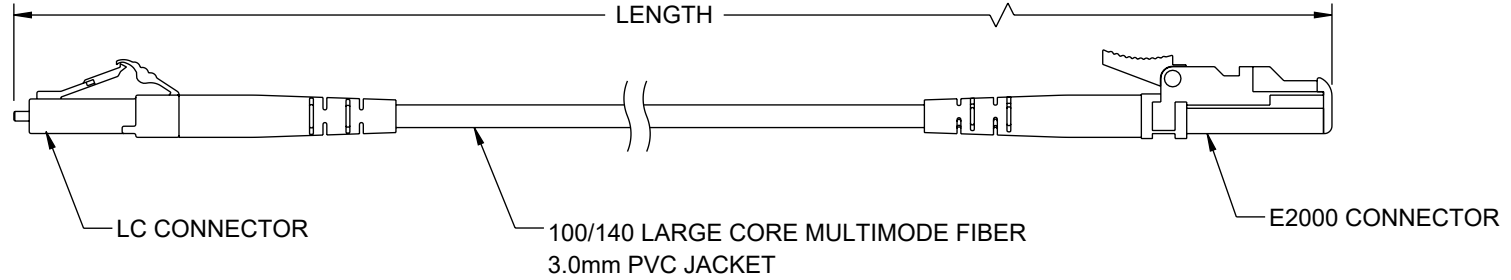

ITEM NUMBER	LENGTH	
	METERS	FEET
FCA-LCE2-SPLCV-01	1.0	3.28
FCA-LCE2-SPLCV-05	5.0	16.40

NOTES:

- CONNECTOR ASSEMBLY POLISH TYPE: PC
- ALL CONNECTORS ACCOMPANIED WITH A DUST CAP INSTALLED (NOT SHOWN).
- CABLE ASSEMBLY SHALL BE INDIVIDUALLY PACKAGED.

REGULATORY COMPLIANCE:

EU RoHS DIRECTIVE (MOST RECENT RELEASED VERSION).

UNLESS OTHERWISE SPECIFIED, DIMENSIONS ARE IN INCHES [mm] OVERALL CABLE LENGTH TOLERANCE: ≤12 [305] = +1 [25] / -0 >12 [305] ≤60 [1524] = +2 [51] / -0 >60 [1524] ≤120 [3048] = +4 [102] / -0 >120 [3048] ≤300 [7620] = +6 [152] / -0 >300 [7620] = +5% / -0 ALL OTHER DIMENSIONAL TOLERANCES: .X = ± .2 [5] FRACTIONS ± 1/32 .XX = ± .02 [.5] ANGLES ± 1° .XXX = ± .005 [.13]	APPROVALS	DATE	 50 High Street, West Mill, North Andover, MA 01845 USA. Phone: 1.800.341.5266 1.978.682.6936
	DRAWN BY HBAKKE CHECKED BY DMAY APPROVED BY TCAHALANE	08/09/2023 08/09/2023 08/09/2023	
THIRD-ANGLE PROJECTION 	CONFIGURATION DETAILS OF UNDIMENSIONED FEATURES MAY VARY COLOR VARIATIONS MAY OCCUR	PRODUCT DESCRIPTION FIBER OPTIC PATCH CABLE LC/PC-E2000/PC SIMPLEX 100/140 LARGE CORE MULTIMODE FIBER 3.0MM PVC	SCALE: NONE CAD FILE: FCA-LCE2-SPLCV.SLDDRW SHEET 1 OF 1
	SIZE A	CAGE CODE 43321	ITEM NO. FCA-LCE2-SPLCV REV. A