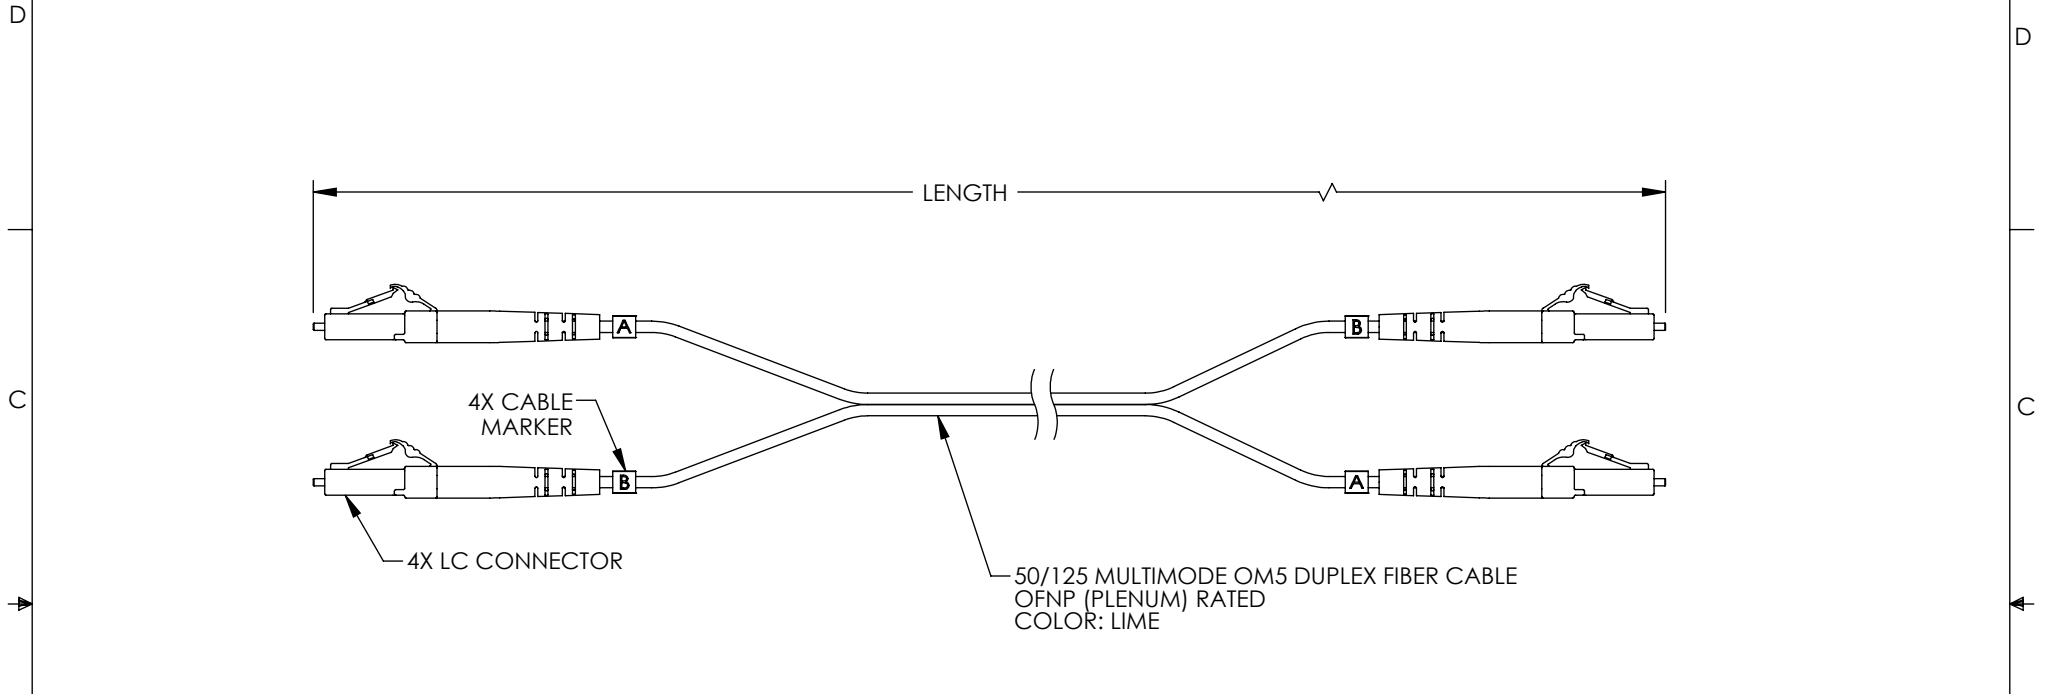

50/125 MULTIMODE OM5 DUPLEX FIBER CABLE
OFNP (PLENUM) RATED
COLOR: LIME

ITEM NO.	LENGTH	
	METER	FEET
FCA-LCLC-DPM5P-01	1.0	3.28
FCA-LCLC-DPM5P-02	2.0	6.56
FCA-LCLC-DPM5P-03	3.0	9.84
FCA-LCLC-DPM5P-05	5.0	16.40
FCA-LCLC-DPM5P-07	7.0	22.97
FCA-LCLC-DPM5P-10	10.0	32.81
FCA-LCLC-DPM5P-15	15.0	49.21

NOTES:

1. LC CONNECTOR POLISH TYPE: UPC.
2. ALL CONNECTORS ACCOMPANIED WITH A DUST CAP INSTALLED (NOT SHOWN).
3. CABLE ASSEMBLY SHALL BE INDIVIDUALLY PACKAGED IN ACCORDANCE WITH L-COM SPECIFICATION PS-0031.

REGULATORY COMPLIANCE:
EU RoHS DIRECTIVE (MOST RECENT RELEASED VERSION)

UNLESS OTHERWISE SPECIFIED, DIMENSIONS ARE IN INCHES [mm] OVERALL CABLE LENGTH TOLERANCE: ≤12 [305] = +1 [25] / -0 >12 [305] ≤60 [1524] = +2 [51] / -0 >60 [1524] ≤120 [3048] = +4 [102] / -0 >120 [3048] ≤300 [7620] = +6 [152] / -0 >300 [7620] = +5% / -0 ALL OTHER DIMENSIONAL TOLERANCES: .X = ± .2 [5] FRACTIONS ± 1/32 .XX = ± .02 [5] ANGLES ± 1° .XXX = ± .005 [13]	APPROVALS DRAWN BY: DZINN CHECKED BY: DFRISIELLO APPROVED BY: PHOSPODAR	DATE 08/11/2021 08/11/2021 08/11/2021	 an INFINITI brand	50 High Street, West Mill, North Andover, MA 01845 USA. Phone: 1.800.341.5266 1.978.682.6936
	THIRD-ANGLE PROJECTION 	CONFIGURATION DETAILS OF UNDIMENSIONED FEATURES MAY VARY COLOR VARIATIONS MAY OCCUR	PRODUCT DESCRIPTION FIBER OPTIC PATCH CABLE LC TO LC DUPLEX 50/125 MULTIMODE OM5 OFNP	CATEGORY FIBER OPTICS