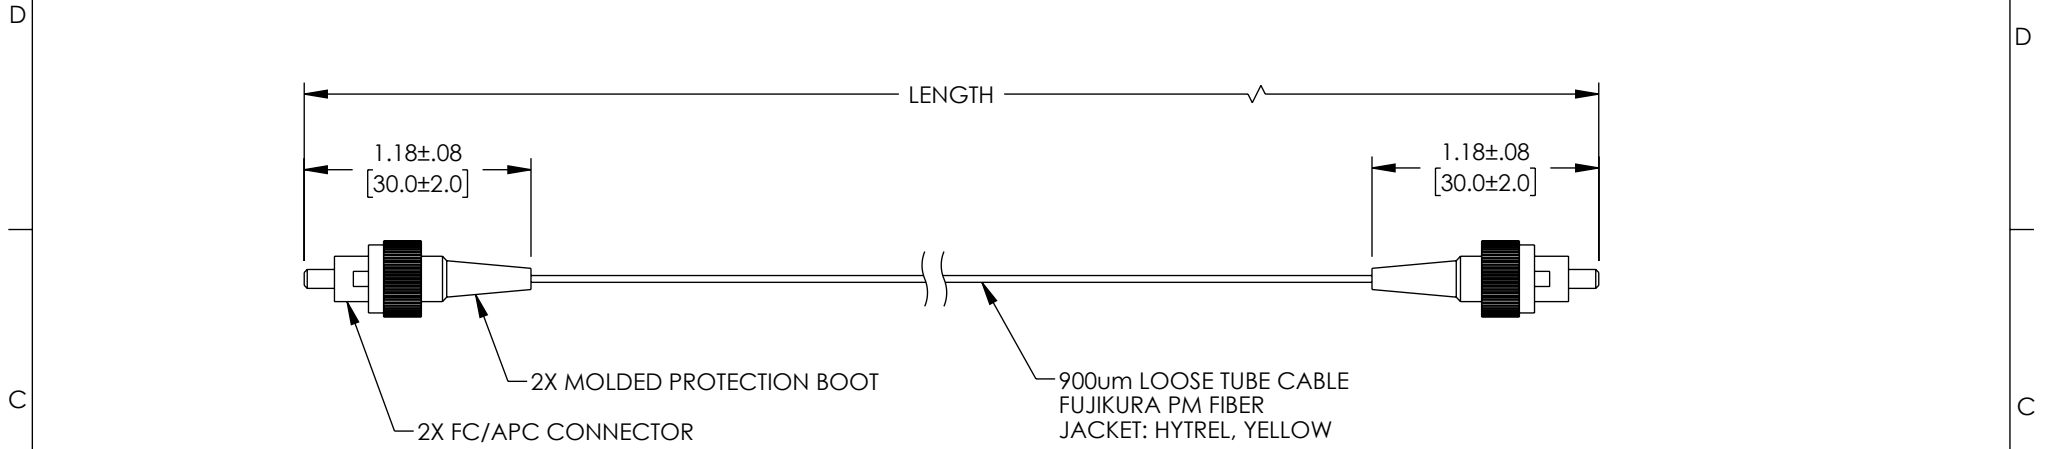

PART NIMBER	LENGTH METER [FEET]
FCA-PM13FCAFCA-9-01	1.0 [3.28]
FCA-PM13FCAFCA-9-02	2.0 [5.56]
FCA-PM13FCAFCA-9-05	5.0 [16.40]

PERFORMANCE SPECIFICATIONS:

WAVELENGTH: 1310 nm.
 INSERTION LOSS: ≤0.9 dB.
 RETURN LOSS: ≥40 dB.
 EXTINCTION RATIO AT 23 °C: 23 dB MIN (25 dB TYP).
 KEY ORIENTATION: SLOW AXIS.

AXIS ALIGNMENT: ±3°. PM FIBER, CONNECTOR KEY ARE ALIGNED WITH SLOW AXIS (FAST AXIS IS NOT CUT OFF).

OPERATING TEMPERATURE: -20 °C TO +70 °C.
 STORAGE TEMPERATURE: -40 °C TO +80 °C.

FIBER TYPE: PM1310.
 ALL CONNECTORS ACCOMPANIED WITH A DUST CAP INSTALLED (NOT SHOWN).
 CABLE ASSEMBLIES TO BE TESTED FOR CONTINUITY.
 CABLE ASSEMBLY SHALL BE INDIVIDUALLY PACKAGED IN ACCORDANCE WITH L-COM SPECIFICATION PS-0031.

REGULATORY COMPLIANCE:
 EU RoHS DIRECTIVE (MOST RECENT RELEASED VERSION)

DIAGRAM OF END FACE

UNLESS OTHERWISE SPECIFIED, DIMENSIONS ARE IN INCHES [mm] OVERALL CABLE LENGTH TOLERANCE: ≤12 [305] = +1 [25] / -0 >12 [305] ≤60 [1524] = +2 [51] / -0 >60 [1524] ≤120 [3048] = +4 [102] / -0 >120 [3048] ≤300 [7620] = +6 [152] / -0 >300 [7620] = +5% / -0 ALL OTHER DIMENSIONAL TOLERANCES: .X = ±.2 [5] FRACTIONS ± 1/32 .XX = ±.02 [5] ANGLES ± 1° .XXX = ±.005 [13]	APPROVALS DRAWN BY KGLEBOVA CHECKED BY DFRISIELLO APPROVED BY PHOSPODAR	DATE 03/01/2023 03/07/2023 03/10/2023	 an INFINITO brand	50 High Street, West Mill, North Andover, MA 01845 USA. Phone: 1.800.341.5266 1.978.682.6936		
	CONFIGURATION DETAILS OF UNDIMENSIONED FEATURES MAY VARY COLOR VARIATIONS MAY OCCUR	PRODUCT DESCRIPTION FIBER OPTIC PATCH CABLE, SIMPLEX POLARIZED MAINTAINING (PM) FC APC TO FC APC, 1310NM, 9MM LOOSE TUBE	CATEGORY FIBER OPTIC	SIZE A	CAGE CODE 43321	ITEM NO. FCA-PM13FCAFCA-9
THIRD-ANGLE PROJECTION 	SCALE: NONE	CAD FILE: fca-pm13fcafca-9.SLDDRW	SHEET 1 OF 1			