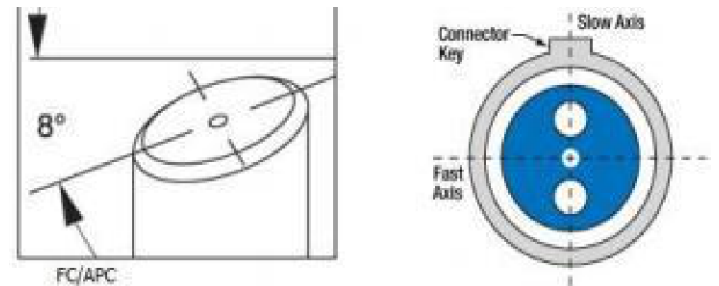

REGULATORY COMPLIANCE:
 EU RoHS DIRECTIVE (MOST RECENT RELEASED VERSION)

DIAGRAM OF END FACE

UNLESS OTHERWISE SPECIFIED, DIMENSIONS ARE IN INCHES [mm] OVERALL CABLE LENGTH TOLERANCE: ≤12 [305] = +1 [25] / -0 >12 [305] ≤60 [1524] = +2 [51] / -0 >60 [1524] ≤120 [3048] = +4 [102] / -0 >120 [3048] ≤300 [7620] = +6 [152] / -0 >300 [7620] = +5% / -0 ALL OTHER DIMENSIONAL TOLERANCES: .X = ±.2 [5] FRACTIONS ± 1/32 .XX = ±.02 [5] ANGLES ± 1° .XXX = ±.005 [13]	APPROVALS DRAWN BY KGLEBOVA CHECKED BY DFRISIELLO APPROVED BY PHOSPODAR	DATE 03/01/2023 03/07/2023 03/10/2023	 an INFINITO brand	50 High Street, West Mill, North Andover, MA 01845 USA. Phone: 1.800.341.5266 1.978.682.6936		
	CONFIGURATION DETAILS OF UNDIMENSIONED FEATURES MAY VARY COLOR VARIATIONS MAY OCCUR	PRODUCT DESCRIPTION FIBER OPTIC PATCH CABLE, SIMPLEX POLARIZED MAINTAINING (PM) FC APC TO FC APC, 1310NM, 9MM LOOSE TUBE	CATEGORY FIBER OPTIC	SIZE A	CAGE CODE 43321	ITEM NO. FCA-PM13FCAFCA-9
THIRD-ANGLE PROJECTION 	SCALE: NONE	CAD FILE: fca-pm13fcafca-9.SLDDRW	SHEET 1 OF 1			