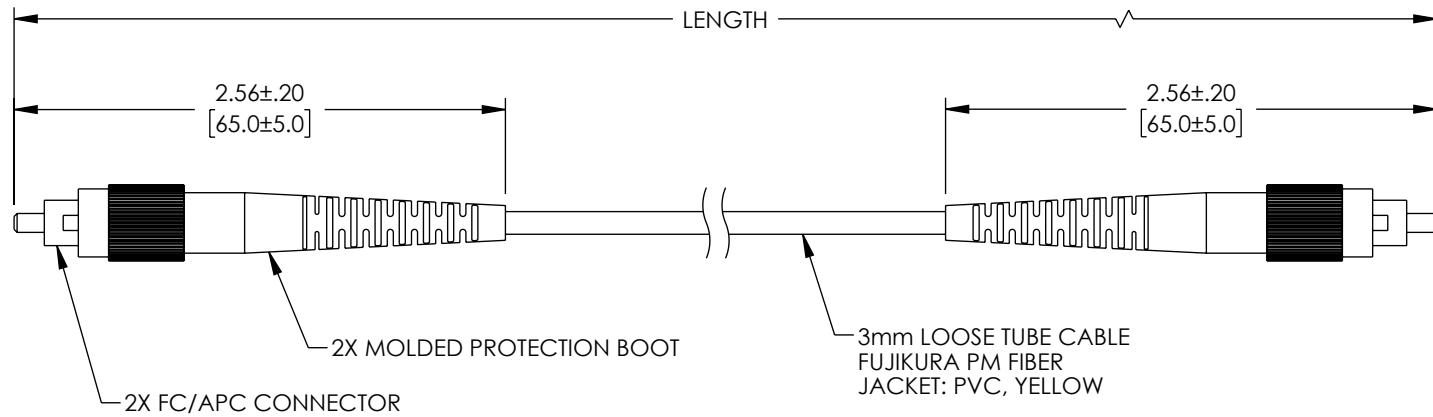

PART NUMBER	LENGTH METER [FEET]
FCA-PM15FCAFCA-3-01	1.0 [3.28]
FCA-PM15FCAFCA-3-02	2.0 [6.56]
FCA-PM15FCAFCA-3-05	5.0 [16.40]

PERFORMANCE SPECIFICATIONS:

WAVELENGTH: 1550 nm.
 INSERTION LOSS: ≤ 0.9 dB.
 RETURN LOSS: ≥ 40 dB.
 EXTINCTION RATIO AT 23°C: 23 dB MIN (25 dB TYP).
 KEY ORIENTATION: SLOW AXIS.
 AXIS ALIGNMENT: $\pm 3^\circ$. PM FIBER, CONNECTOR KEY ARE ALIGNED WITH SLOW AXIS (FAST AXIS IS NOT CUT OFF).

OPERATING TEMPERATURE: -20°C TO $+70^\circ\text{C}$.
 STORAGE TEMPERATURE: -40°C TO $+80^\circ\text{C}$.

FIBER TYPE: PM1550.
 ALL CONNECTORS ACCOMPANIED WITH A DUST CAP INSTALLED (NOT SHOWN).
 CABLE ASSEMBLIES TO BE TESTED FOR CONTINUITY.
 CABLE ASSEMBLY SHALL BE INDIVIDUALLY PACKAGED IN ACCORDANCE WITH L-COM SPECIFICATION PS-0031.

REGULATORY COMPLIANCE:
 EU RoHS DIRECTIVE (MOST RECENT RELEASED VERSION)

DIAGRAM OF END FACE

UNLESS OTHERWISE SPECIFIED, DIMENSIONS ARE IN INCHES [mm] OVERALL CABLE LENGTH TOLERANCE: ≤ 12 [305] = +1 [25] / -0 > 12 [305] ≤ 60 [1524] = +2 [51] / -0 > 60 [1524] ≤ 120 [3048] = +4 [102] / -0 > 120 [3048] ≤ 300 [7620] = +6 [152] / -0 > 300 [7620] = +5% / -0 ALL OTHER DIMENSIONAL TOLERANCES: .X = $\pm .2$ [5] FRACTIONS $\pm 1/32$.XX = $\pm .02$ [.5] ANGLES $\pm 1^\circ$.XXX = $\pm .005$ [.13]	APPROVALS DRAWN BY KGLEBOVA CHECKED BY DFRISIELLO APPROVED BY PHOSPODAR	DATE 02/28/2023 03/07/2023 03/10/2023	50 High Street, West Mill, North Andover, MA 01845 USA. Phone: 1.800.341.5266 1.978.682.6936
	CONFIGURATION DETAILS OF UNDIMENSIONED FEATURES MAY VARY COLOR VARIATIONS MAY OCCUR	PRODUCT DESCRIPTION FIBER OPTIC PATCH CABLE, SIMPLEX POLARIZED MAINTAINING (PM) FC APC TO FC APC, 1550NM, 3MM LOOSE TUBE	
THIRD-ANGLE PROJECTION 	SIZE A	CAGE CODE 43321	ITEM NO. FCA-PM15FCAFCA-3
SCALE: NONE		CAD FILE: fca-pm15fcafca-3.SLDDRW	SHEET 1 OF 1