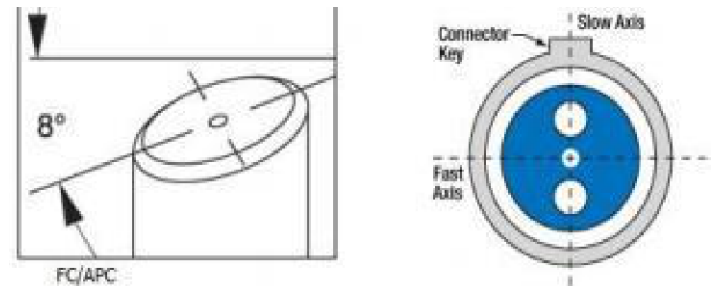

PART NUMBER	LENGTH METER [FEET]
FCA-PM15FCAFCA-3-01	1.0 [3.28]
FCA-PM15FCAFCA-3-02	2.0 [6.56]
FCA-PM15FCAFCA-3-05	5.0 [16.40]

PERFORMANCE SPECIFICATIONS:

WAVELENGTH: 1550 nm.
 INSERTION LOSS: ≤ 0.9 dB.
 RETURN LOSS: ≥ 40 dB.
 EXTINCTION RATIO AT 23°C: 23 dB MIN (25 dB TYP).
 KEY ORIENTATION: SLOW AXIS.
 AXIS ALIGNMENT: $\pm 3^\circ$. PM FIBER, CONNECTOR KEY ARE ALIGNED WITH SLOW AXIS (FAST AXIS IS NOT CUT OFF).

REGULATORY COMPLIANCE:
 EU RoHS DIRECTIVE (MOST RECENT RELEASED VERSION)

DIAGRAM OF END FACE

UNLESS OTHERWISE SPECIFIED, DIMENSIONS ARE IN INCHES [mm] OVERALL CABLE LENGTH TOLERANCE: ≤ 12 [305] = +1 [25] / -0 > 12 [305] ≤ 60 [1524] = +2 [51] / -0 > 60 [1524] ≤ 120 [3048] = +4 [102] / -0 > 120 [3048] ≤ 300 [7620] = +6 [152] / -0 > 300 [7620] = +5% / -0 ALL OTHER DIMENSIONAL TOLERANCES: .X = $\pm .2$ [5] FRACTIONS $\pm 1/32$.XX = $\pm .02$ [.5] ANGLES $\pm 1^\circ$.XXX = $\pm .005$ [.13]	APPROVALS DRAWN BY KGLEBOVA CHECKED BY DFRISIELLO APPROVED BY PHOSPODAR	DATE 02/28/2023 03/07/2023 03/10/2023	50 High Street, West Mill, North Andover, MA 01845 USA. Phone: 1.800.341.5266 1.978.682.6936
	CONFIGURATION DETAILS OF UNDIMENSIONED FEATURES MAY VARY COLOR VARIATIONS MAY OCCUR	PRODUCT DESCRIPTION FIBER OPTIC PATCH CABLE, SIMPLEX POLARIZED MAINTAINING (PM) FC APC TO FC APC, 1550NM, 3MM LOOSE TUBE	
THIRD-ANGLE PROJECTION 	SIZE A	CAGE CODE 43321	ITEM NO. FCA-PM15FCAFCA-3
SCALE: NONE		CAD FILE: fca-pm15fcafca-3.SLDDRW	SHEET 1 OF 1