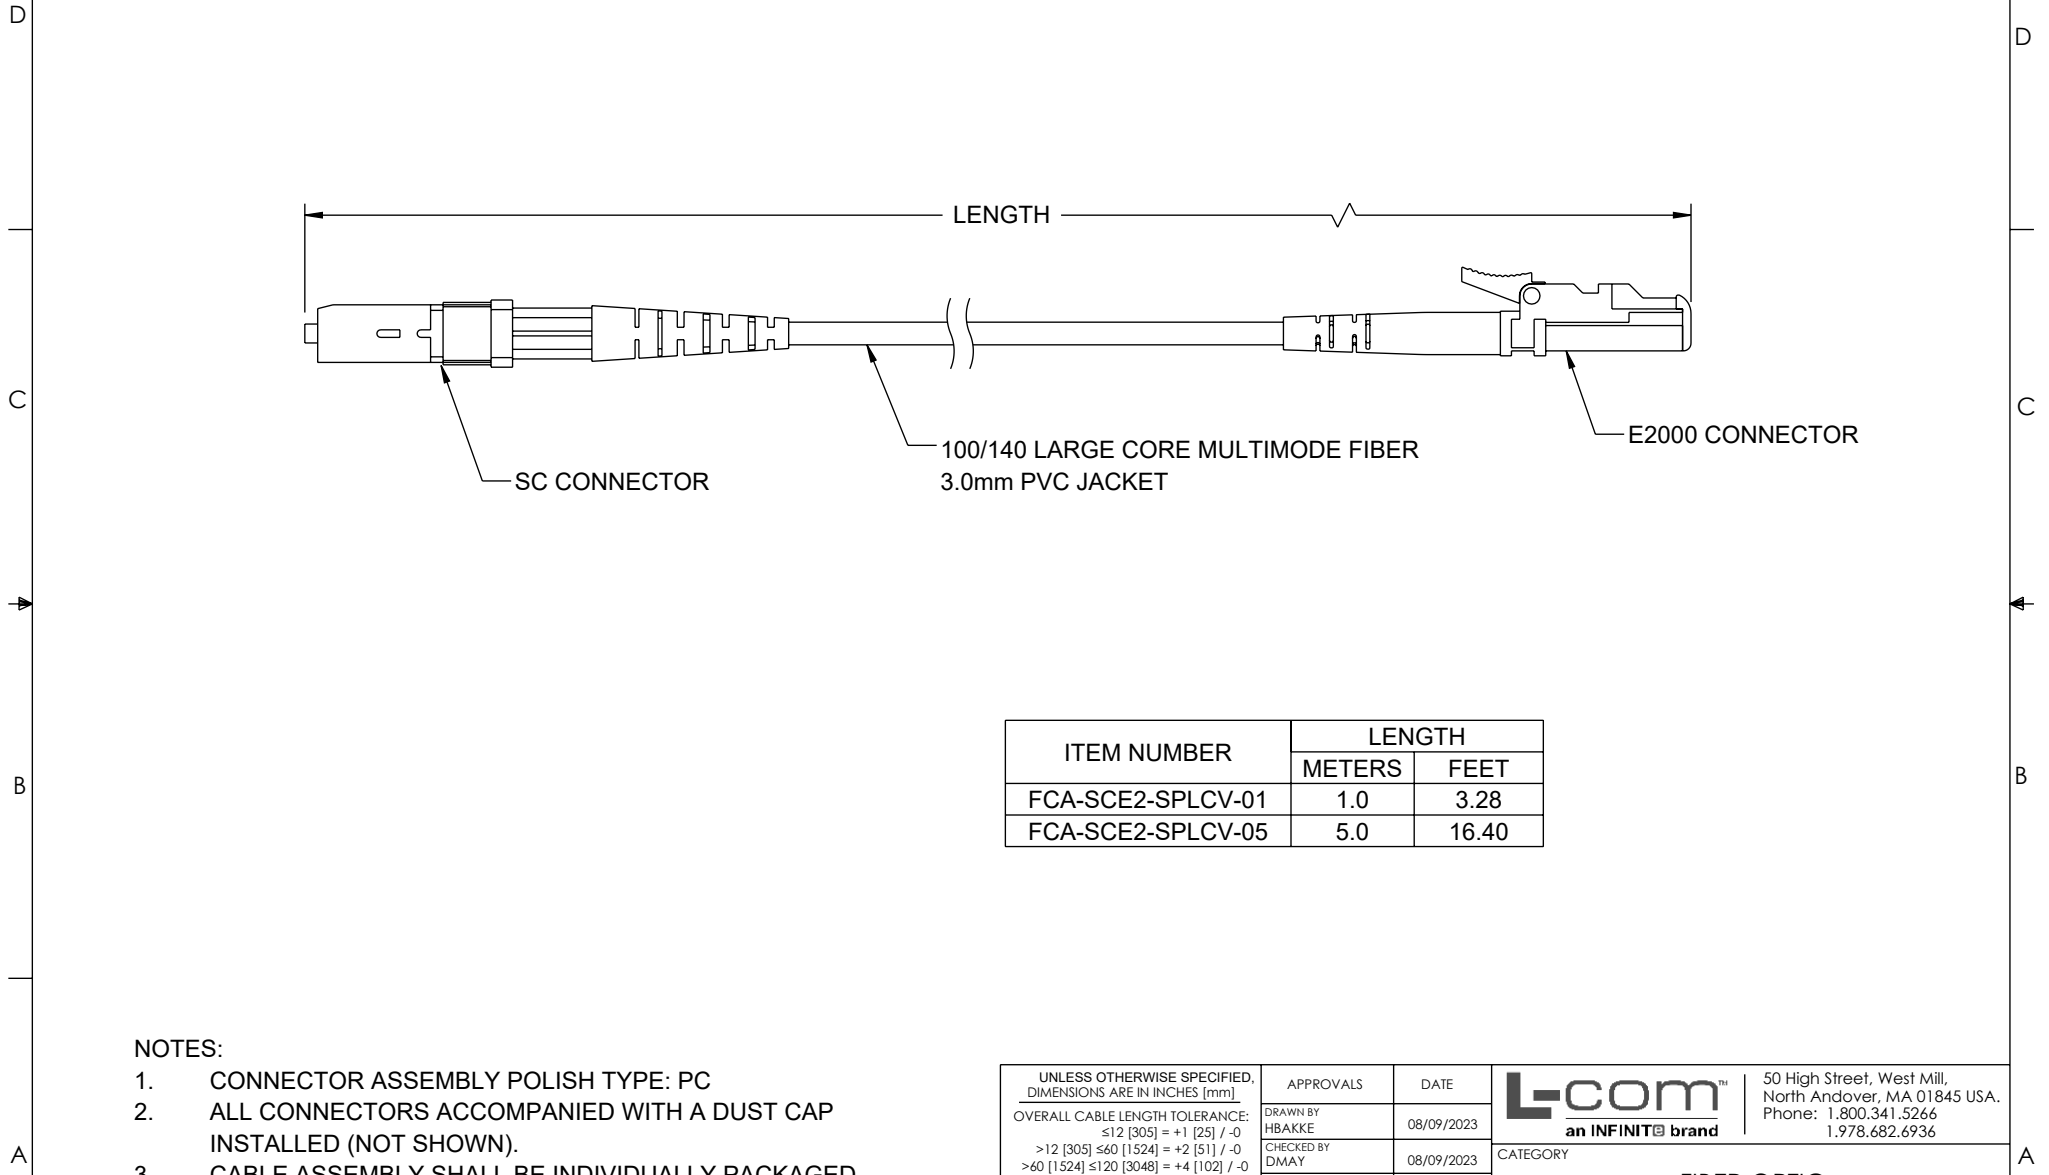

ITEM NUMBER	LENGTH	
	METERS	FEET
FCA-SCE2-SPLCV-01	1.0	3.28
FCA-SCE2-SPLCV-05	5.0	16.40

**NOTES:**

- CONNECTOR ASSEMBLY POLISH TYPE: PC
- ALL CONNECTORS ACCOMPANIED WITH A DUST CAP INSTALLED (NOT SHOWN).
- CABLE ASSEMBLY SHALL BE INDIVIDUALLY PACKAGED.

**REGULATORY COMPLIANCE:**

EU RoHS DIRECTIVE (MOST RECENT RELEASED VERSION).

UNLESS OTHERWISE SPECIFIED, DIMENSIONS ARE IN INCHES [mm] OVERALL CABLE LENGTH TOLERANCE: ≤12 [305] = +1 [25] / -0 >12 [305] ≤60 [1524] = +2 [51] / -0 >60 [1524] ≤120 [3048] = +4 [102] / -0 >120 [3048] ≤300 [7620] = +6 [152] / -0 >300 [7620] = +5% / -0 ALL OTHER DIMENSIONAL TOLERANCES: .X = ± .2 [5]   FRACTIONS ± 1/32 .XX = ± .02 [.5]   ANGLES ± 1° .XXX = ± .005 [.13]	APPROVALS	DATE	 50 High Street, West Mill, North Andover, MA 01845 USA. Phone: 1.800.341.5266 1.978.682.6936		
	DRAWN BY HBAKKE	08/09/2023			
	CHECKED BY DMAY	08/09/2023			
	APPROVED BY TCAHALANE	08/09/2023			
THIRD-ANGLE PROJECTION 	CONFIGURATION DETAILS OF UNDIMENSIONED FEATURES MAY VARY	PRODUCT DESCRIPTION FIBER OPTIC PATCH CABLE SC/PC-E2000/PC SIMPLEX 100/140 LARGE CORE MULTIMODE FIBER 3.0MM PVC	CATEGORY FIBER OPTIC		
	COLOR VARIATIONS MAY OCCUR	SIZE A	CAGE CODE 43321	ITEM NO. FCA-SCE2-SPLCV	REV. A
		SCALE: NONE	CAD FILE: FCA-SCE2-SPLCV.SLDDRW	SHEET 1 OF 1	