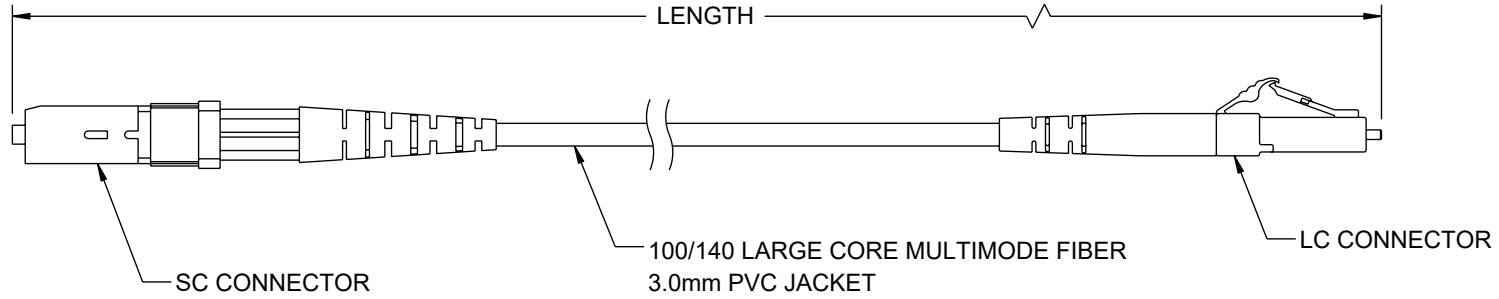

ITEM NUMBER	LENGTH	
	METERS	FEET
FCA-SCLC-SPLCV-01	1.0	3.28
FCA-SCLC-SPLCV-05	5.0	16.40

**NOTES:**

- CONNECTOR ASSEMBLY POLISH TYPE: PC
- ALL CONNECTORS ACCOMPANIED WITH A DUST CAP INSTALLED (NOT SHOWN).
- CABLE ASSEMBLY SHALL BE INDIVIDUALLY PACKAGED.

**REGULATORY COMPLIANCE:**

EU RoHS DIRECTIVE (MOST RECENT RELEASED VERSION).

UNLESS OTHERWISE SPECIFIED, DIMENSIONS ARE IN INCHES [mm] OVERALL CABLE LENGTH TOLERANCE: ≤12 [305] = +1 [25] / -0 >12 [305] ≤60 [1524] = +2 [51] / -0 >60 [1524] ≤120 [3048] = +4 [102] / -0 >120 [3048] ≤300 [7620] = +6 [152] / -0 >300 [7620] = +5% / -0 ALL OTHER DIMENSIONAL TOLERANCES: .X = ± .2 [5]   FRACTIONS ± 1/32 .XX = ± .02 [.5]   ANGLES ± 1° .XXX = ± .005 [.13]	APPROVALS	DATE	 50 High Street, West Mill, North Andover, MA 01845 USA. Phone: 1.800.341.5266 1.978.682.6936
	DRAWN BY HBAKKE CHECKED BY DMAY APPROVED BY TCAHALANE	08/09/2023 08/09/2023 08/09/2023	
THIRD-ANGLE PROJECTION 	CONFIGURATION DETAILS OF UNDIMENSIONED FEATURES MAY VARY COLOR VARIATIONS MAY OCCUR	PRODUCT DESCRIPTION FIBER OPTIC PATCH CABLE SC/PC-LC/PC SIMPLEX 100/140 LARGE CORE MULTIMODE FIBER 3.0MM PVC SIZE: A CAGE CODE: 43321 ITEM NO.: FCA-SCLC-SPLCV SCALE: NONE CAD FILE: FCA-SCLC-SPLCV.SLDDRW	REV. A SHEET 1 OF 1