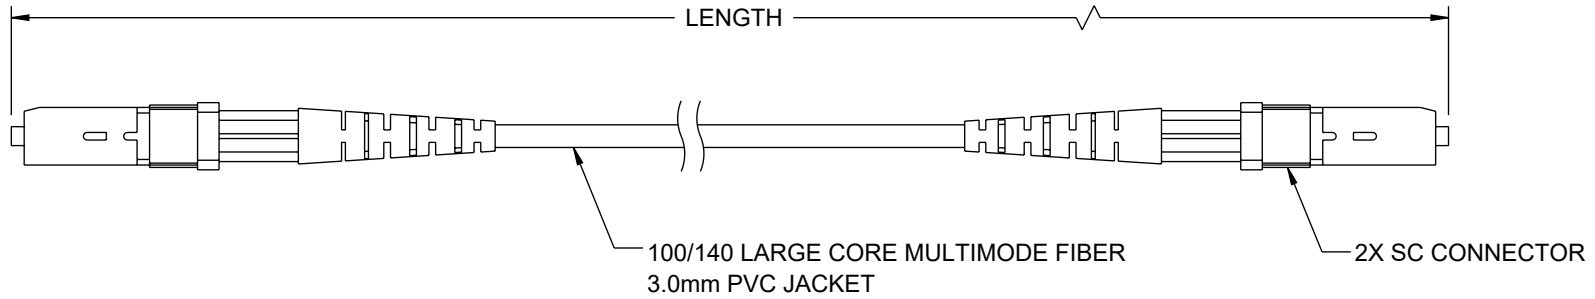

ITEM NUMBER	LENGTH	
	METERS	FEET
FCA-SCSC-SPLCV-01	1.0	3.28
FCA-SCSC-SPLCV-05	5.0	16.40

NOTES:

- CONNECTOR ASSEMBLY POLISH TYPE: PC
- ALL CONNECTORS ACCOMPANIED WITH A DUST CAP INSTALLED (NOT SHOWN).
- CABLE ASSEMBLY SHALL BE INDIVIDUALLY PACKAGED.

REGULATORY COMPLIANCE:

EU RoHS DIRECTIVE (MOST RECENT RELEASED VERSION).

UNLESS OTHERWISE SPECIFIED, DIMENSIONS ARE IN INCHES [mm] OVERALL CABLE LENGTH TOLERANCE: ≤12 [305] = +1 [25] / -0 >12 [305] ≤60 [1524] = +2 [51] / -0 >60 [1524] ≤120 [3048] = +4 [102] / -0 >120 [3048] ≤300 [7620] = +6 [152] / -0 >300 [7620] = +5% / -0 ALL OTHER DIMENSIONAL TOLERANCES: .X = ±.2 [5] FRACTIONS ± 1/32 .XX = ±.02 [.5] ANGLES ± 1° .XXX = ±.005 [.13]	APPROVALS	DATE	 50 High Street, West Mill, North Andover, MA 01845 USA. Phone: 1.800.341.5266 1.978.682.6936
	DRAWN BY HBAKKE CHECKED BY DMAY APPROVED BY TCAHALANE	08/09/2023 08/09/2023 08/09/2023	
THIRD-ANGLE PROJECTION 	CONFIGURATION DETAILS OF UNDIMENSIONED FEATURES MAY VARY COLOR VARIATIONS MAY OCCUR	PRODUCT DESCRIPTION FIBER OPTIC PATCH CABLE SC/PC-SC/PC SIMPLEX 100/140 LARGE CORE MULTIMODE FIBER 3.0MM PVC	SIZE A
		CAGE CODE 43321	ITEM NO. FCA-SCSC-SPLCV
		SCALE: NONE	CAD FILE: FCA-SCSC-SPLCV.SLDDRW
		SHEET 1 OF 1	