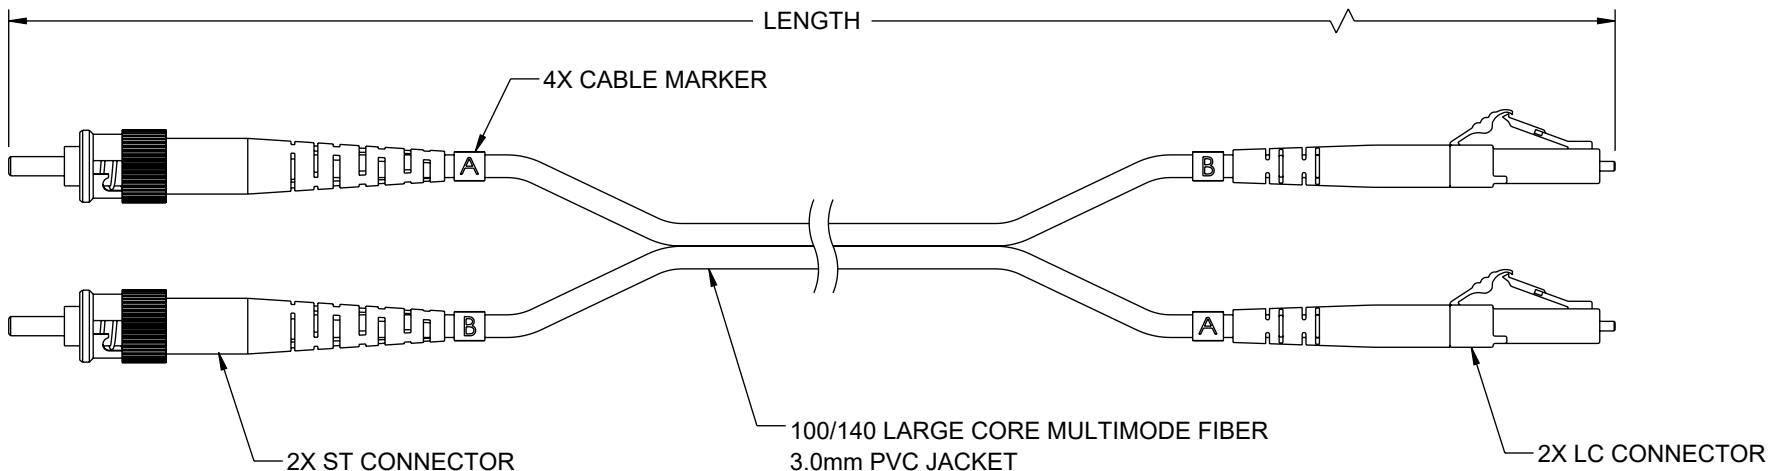

ITEM NUMBER	LENGTH	
	METERS	FEET
FCA-STLC-DPLCV-01	1.0	3.28
FCA-STLC-DPLCV-05	5.0	16.40

NOTES:

- CONNECTOR ASSEMBLY POLISH TYPE: PC
- ALL CONNECTORS ACCOMPANIED WITH A DUST CAP INSTALLED (NOT SHOWN).
- CABLE ASSEMBLY SHALL BE INDIVIDUALLY PACKAGED.

REGULATORY COMPLIANCE:

EU RoHS DIRECTIVE (MOST RECENT RELEASED VERSION).

UNLESS OTHERWISE SPECIFIED, DIMENSIONS ARE IN INCHES [mm] OVERALL CABLE LENGTH TOLERANCE: ≤12 [305] = +1 [25] / -0 >12 [305] ≤60 [1524] = +2 [51] / -0 >60 [1524] ≤120 [3048] = +4 [102] / -0 >120 [3048] ≤300 [7620] = +6 [152] / -0 >300 [7620] = +5% / -0 ALL OTHER DIMENSIONAL TOLERANCES: .X = ± .2 [5] FRACTIONS ± 1/32 .XX = ± .02 [.5] ANGLES ± 1° .XXX = ± .005 [.13]	APPROVALS	DATE	 50 High Street, West Mill, North Andover, MA 01845 USA. Phone: 1.800.341.5266 1.978.682.6936	
	DRAWN BY HBAKKE	08/09/2023		
	CHECKED BY DMAY	08/09/2023	CATEGORY	FIBER OPTIC
	APPROVED BY TCAHALANE	08/09/2023	PRODUCT DESCRIPTION	FIBER OPTIC PATCH CABLE ST/PC-LC/PC DUPLEX 100/140 LARGE CORE MULTIMODE FIBER 3.0MM PVC
THIRD-ANGLE PROJECTION 	CONFIGURATION DETAILS OF UNDIMENSIONED FEATURES MAY VARY	COLOR VARIATIONS MAY OCCUR	SIZE: A CAGE CODE: 43321 ITEM NO.: FCA-STLC-DPLCV SCALE: NONE CAD FILE: FCA-STLC-DPLCV.SLDDRW SHEET 1 OF 1	