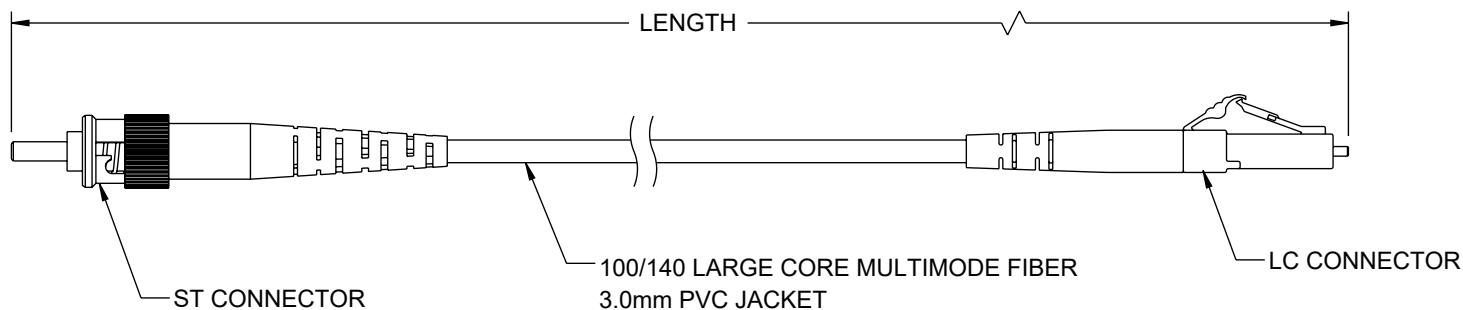

ITEM NUMBER	LENGTH	
	METERS	FEET
FCA-STLC-SPLCV-01	1.0	3.28
FCA-STLC-SPLCV-05	5.0	16.40

NOTES:

- CONNECTOR ASSEMBLY POLISH TYPE: PC
- ALL CONNECTORS ACCOMPANIED WITH A DUST CAP INSTALLED (NOT SHOWN).
- CABLE ASSEMBLY SHALL BE INDIVIDUALLY PACKAGED.

REGULATORY COMPLIANCE:

EU RoHS DIRECTIVE (MOST RECENT RELEASED VERSION).

UNLESS OTHERWISE SPECIFIED, DIMENSIONS ARE IN INCHES [mm] OVERALL CABLE LENGTH TOLERANCE: ≤12 [305] = +1 [25] / -0 >12 [305] ≤60 [1524] = +2 [51] / -0 >60 [1524] ≤120 [3048] = +4 [102] / -0 >120 [3048] ≤300 [7620] = +6 [152] / -0 >300 [7620] = +5% / -0 ALL OTHER DIMENSIONAL TOLERANCES: .X = ± .2 [5] FRACTIONS ± 1/32 .XX = ± .02 [.5] ANGLES ± 1° .XXX = ± .005 [.13]	APPROVALS	DATE	 50 High Street, West Mill, North Andover, MA 01845 USA. Phone: 1.800.341.5266 1.978.682.6936		
	DRAWN BY HBAKKE	08/09/2023			
	CHECKED BY DMAY	08/09/2023			
	APPROVED BY TCAHALANE	08/09/2023			
THIRD-ANGLE PROJECTION 	CONFIGURATION DETAILS OF UNDIMENSIONED FEATURES MAY VARY	PRODUCT DESCRIPTION FIBER OPTIC PATCH CABLE ST/PC-LC/PC SIMPLEX 100/140 LARGE CORE MULTIMODE FIBER 3.0MM PVC	CATEGORY FIBER OPTIC		
	COLOR VARIATIONS MAY OCCUR	SIZE A	CAGE CODE 43321	ITEM NO. FCA-STLC-SPLCV	REV. A
		SCALE: NONE	CAD FILE: FCA-STLC-SPLCV.SLDDRW	SHEET 1 OF 1	