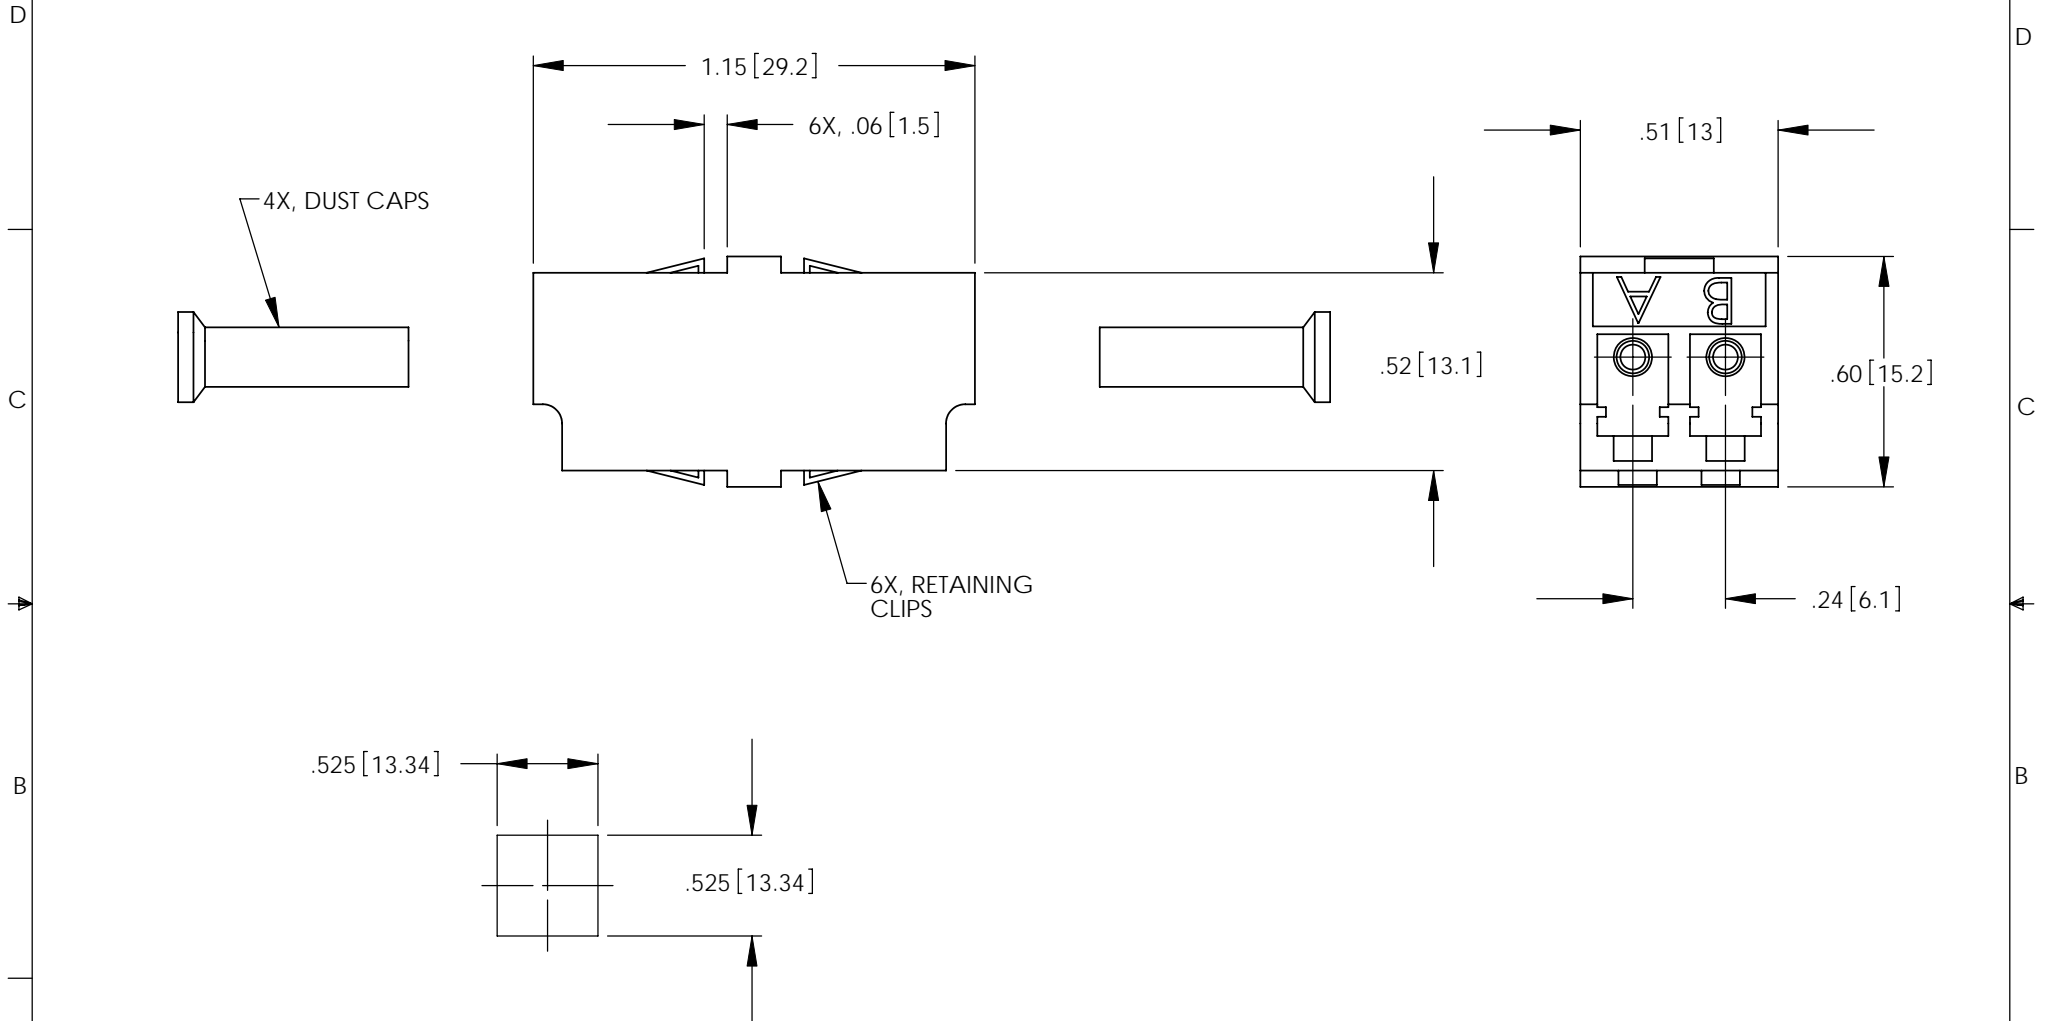

NOTES:

MATERIAL: PLASTIC.
 COLOR: GREEN.
 SLEEVE: CERAMIC.

ADAPTOR TO SHIP WITH DUST CAPS INSTALLED.

UNLESS OTHERWISE SPECIFIED,
 DIMENSIONS ARE IN INCHES [mm]
 TOLERANCES TO BE:
 .X ±.1 [2.5] ANGLES ±2°
 .XX ±.01 [25]
 .XXX ±.005 [.13]
 OVERALL CABLE LENGTH TOL:
 ≤60 [1524] +3 [76.2] / -0
 >60 [1524] +5% / -0%

APPROVALS	DATE
DRAWN BY D.FRISIELLO	8/22/07
CHECKED BY P.McNEIL	8/22/07
APPROVED BY P.McNEIL	8/22/07

CONFIGURATION DETAILS OF
 UNDIMENSIONED FEATURES
 MAY VARY

L-com CONNECTIVITY PRODUCTS		45 BEECHWOOD DRIVE NORTH ANDOVER, MA 01845	
CATEGORY FIBER OPTIC			
PRODUCT DESCRIPTION APC LC-LC DUPLEX ADAPTER			
SIZE A	FSCM NO. 43321	DWG. NO. FOA-805	REV. A
SCALE: NONE		CAD FILE: FOA-805.SLDDRW	SHEET 1 OF 1