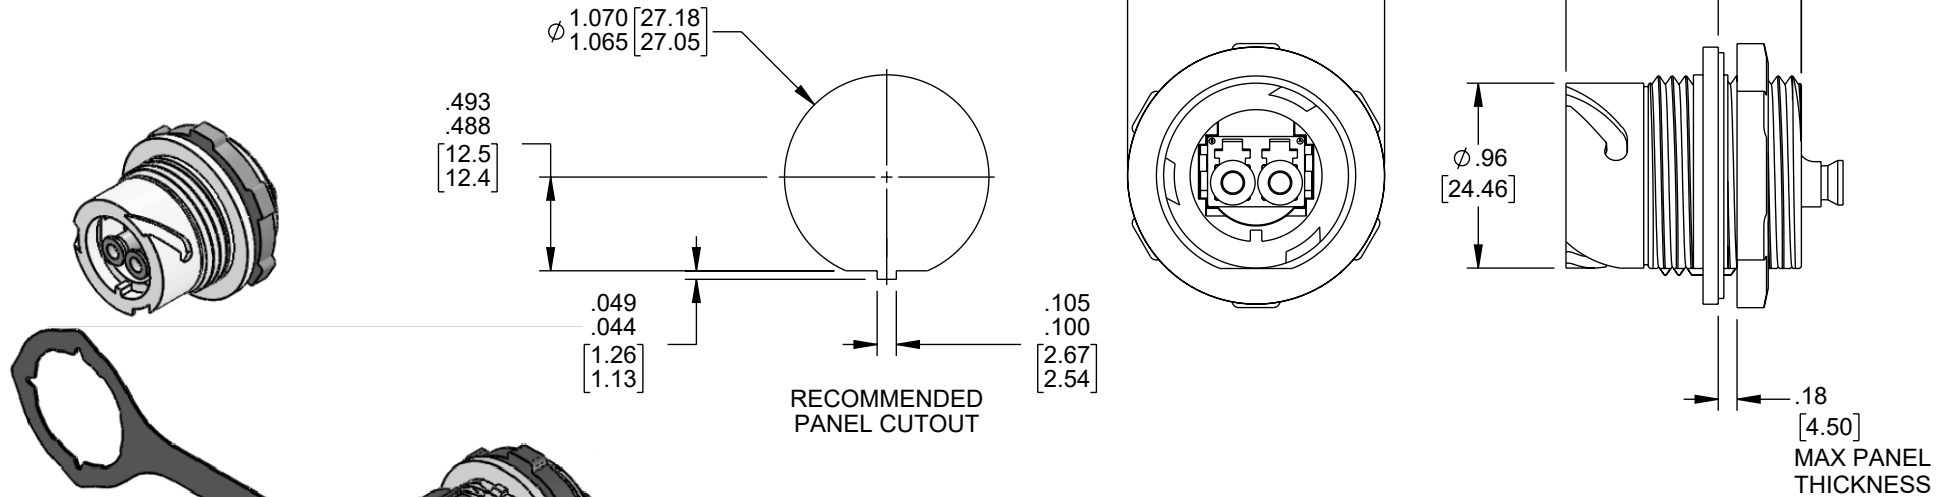

WITH DUST CAP	
MM AQUA	FOA-LCBMM-D
SM PC BLUE	FOA-LCBSM-D
SM APC GREEN	FOA-LCBSA-D
WITHOUT DUST CAP	
MM AQUA	FOA-LCBMM-0
SM PC BLUE	FOA-LCBSM-0
SM APC GREEN	FOA-LCBSA-0

ADAPTER KIT INCLUDES:	
1.	IP BULKHEAD ADAPTER HOUSING
2.	LC ONE PIECE DUPLEX ADAPTER, NO FLANGE, NO SHUTTER
3.	IP ADAPTER SEAL
4.	IP ADAPTER NUT
5.	IP ADAPTER DUST CAP (OPTIONAL)

OPTIONAL DUST CAP AND LANYARD

REGULATORY COMPLIANCE:
EU RoHS DIRECTIVE (MOST RECENTLY RELEASED VERSION).

UNLESS OTHERWISE SPECIFIED, DIMENSIONS ARE IN INCHES [mm] OVERALL CABLE LENGTH TOLERANCE: ≤12 [305] = +1 [25] / -0 >12 [305] ≤60 [1524] = +2 [51] / -0 >60 [1524] ≤120 [3048] = +4 [102] / -0 >120 [3048] ≤300 [7620] = +6 [152] / -0 >300 [7620] = +5% / -0 ALL OTHER DIMENSIONAL TOLERANCES: .X = ± .2 [5] FRACTIONS ± 1/32 .XX = ± .02 [0.5] ANGLES ± 1° .XXX = ± .005 [0.13]	APPROVALS DRAWN BY AKRESOWSKI CHECKED BY REVANGELIS APPROVED BY PHOSPODAR	DATE 09/13/2023 09/13/2023 09/13/2023	 an INFINITI® brand 50 High Street, West Mill, North Andover, MA 01845 USA. Phone: 1.800.341.5266 1.978.682.6936	CATEGORY FIBER OPTIC	
	THIRD-ANGLE PROJECTION 	CONFIGURATION DETAILS OF UNDIMENSIONED FEATURES MAY VARY			PRODUCT DESCRIPTION IP68-LC BULKHEAD DX ADPTR
COLOR VARIATIONS MAY OCCUR		SIZE A	CAGE CODE 43321	ITEM NO. FOA-LCBXX-X	REV. B
SCALE: NONE		CAD FILE: FOA-LCBXX-X.SLDDRW		SHEET 1 OF 1	