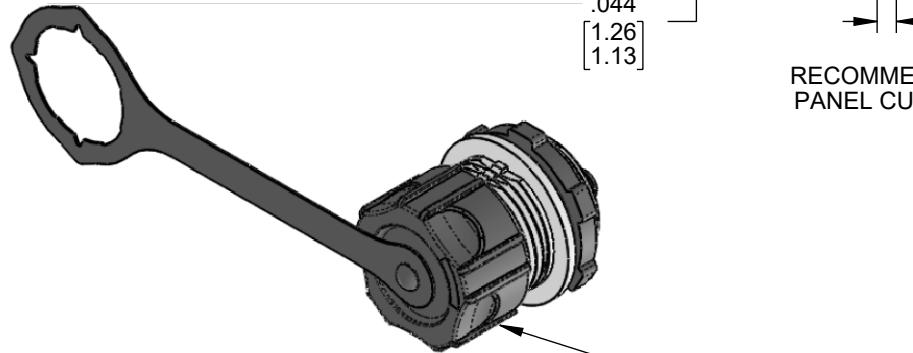

THE INFORMATION CONTAINED IN THIS DRAWING IS THE SOLE PROPERTY OF L-COM, INC. ANY REPRODUCTION IN PART OR WHOLE WITHOUT THE WRITTEN PERMISSION OF L-COM, INC. IS PROHIBITED.

REVISION					
ZONE	REV	DESCRIPTION	DATE	CHANGED BY	APPROVED
D8	B	ECO-13100	09/21/2023	SREITER	REVANGELIS

WITH DUST CAP	
MM AQUA	FOA-LCBMM-D
SM PC BLUE	FOA-LCBSM-D
SM APC GREEN	FOA-LCBSA-D
WITHOUT DUST CAP	
MM AQUA	FOA-LCBMM-0
SM PC BLUE	FOA-LCBSM-0
SM APC GREEN	FOA-LCBSA-0

ADAPTER KIT INCLUDES:	
1.	IP BULKHEAD ADAPTER HOUSING
2.	LC ONE PIECE DUPLEX ADAPTER, NO FLANGE, NO SHUTTER
3.	IP ADAPTER SEAL
4.	IP ADAPTER NUT
5.	IP ADAPTER DUST CAP (OPTIONAL)

OPTIONAL DUST CAP AND LANYARD

REGULATORY COMPLIANCE:
EU RoHS DIRECTIVE (MOST RECENTLY RELEASED VERSION).

UNLESS OTHERWISE SPECIFIED, DIMENSIONS ARE IN INCHES [mm] OVERALL CABLE LENGTH TOLERANCE: ≤12 [305] = +1 [25] / -0 >12 [305] ≤60 [1524] = +2 [51] / -0 >60 [1524] ≤120 [3048] = +4 [102] / -0 >120 [3048] ≤300 [7620] = +6 [152] / -0 >300 [7620] = +5% / -0 ALL OTHER DIMENSIONAL TOLERANCES: .X = ± .2 [5] FRACTIONS ± 1/32 .XX = ± .02 [0.5] ANGLES ± 1° .XXX = ± .005 [0.13]	APPROVALS DRAWN BY AKRESOWSKI CHECKED BY REVANGELIS APPROVED BY PHOSPODAR	DATE 09/13/2023 09/13/2023 09/13/2023	 an INFINITI® brand 50 High Street, West Mill, North Andover, MA 01845 USA. Phone: 1.800.341.5266 1.978.682.6936	CATEGORY FIBER OPTIC	
	THIRD-ANGLE PROJECTION 	CONFIGURATION DETAILS OF UNDIMENSIONED FEATURES MAY VARY			PRODUCT DESCRIPTION IP68-LC BULKHEAD DX ADPTR
COLOR VARIATIONS MAY OCCUR		SIZE A	CAGE CODE 43321	ITEM NO. FOA-LCBXX-X	REV. B
SCALE: NONE		CAD FILE: FOA-LCBXX-X.SLDDRW		SHEET 1 OF 1	