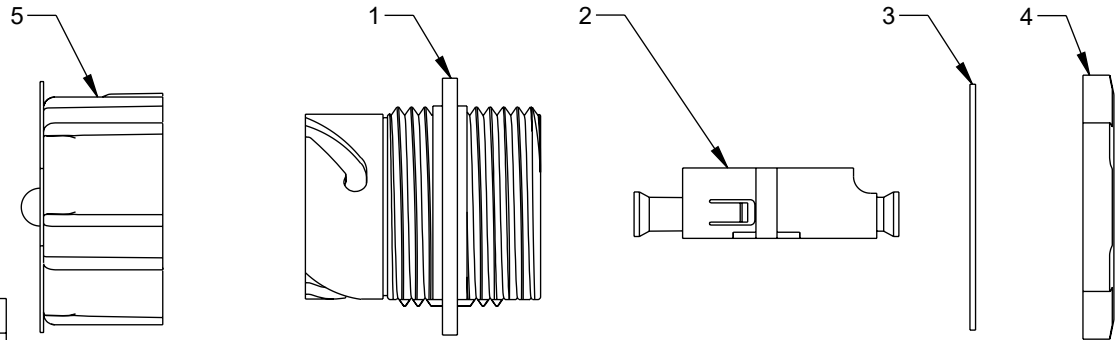

WITH DUST CAP	
MM AQUA	FOA-LCBMM-D
SM PC BLUE	FOA-LCBSM-D
SM APC GREEN	FOA-LCBSA-D
WITHOUT DUST CAP	
MM AQUA	FOA-LCBMM-0
SM PC BLUE	FOA-LCBSM-0
SM APC GREEN	FOA-LCBSA-0

ADAPTER KIT INCLUDES:	
1.	IP BULKHEAD ADAPTER HOUSING
2.	LC ONE PIECE DUPLEX ADAPTER, NO FLANGE, NO SHUTTER
3.	IP ADAPTER SEAL
4.	IP ADAPTER NUT
5.	IP ADAPTER DUST CAP (OPTIONAL)

OPTIONAL DUST CAP AND LANYARD

REGULATORY COMPLIANCE:
EU RoHS DIRECTIVE (MOST RECENTLY RELEASED VERSION).

UNLESS OTHERWISE SPECIFIED, DIMENSIONS ARE IN INCHES [mm] OVERALL CABLE LENGTH TOLERANCE: ≤12 [305] = +1 [25] / -0 >12 [305] ≤60 [1524] = +2 [51] / -0 >60 [1524] ≤120 [3048] = +4 [102] / -0 >120 [3048] ≤300 [7620] = +6 [152] / -0 >300 [7620] = +5% / -0 ALL OTHER DIMENSIONAL TOLERANCES: .X = ± .2 [5] FRACTIONS ± 1/32 .XX = ± .02 [0.5] ANGLES ± 1° .XXX = ± .005 [0.13]	APPROVALS DRAWN BY AKRESOWSKI CHECKED BY REVANGELIS APPROVED BY PHOSPODAR	DATE 09/13/2023 09/13/2023 09/13/2023	 an INFINITI® brand 50 High Street, West Mill, North Andover, MA 01845 USA. Phone: 1.800.341.5266 1.978.682.6936	CATEGORY FIBER OPTIC	
	THIRD-ANGLE PROJECTION 	CONFIGURATION DETAILS OF UNDIMENSIONED FEATURES MAY VARY			PRODUCT DESCRIPTION IP68-LC BULKHEAD DX ADPTR
COLOR VARIATIONS MAY OCCUR		SIZE A	CAGE CODE 43321	ITEM NO. FOA-LCBXX-X	REV. B
SCALE: NONE		CAD FILE: FOA-LCBXX-X.SLDDRW		SHEET 1 OF 1	