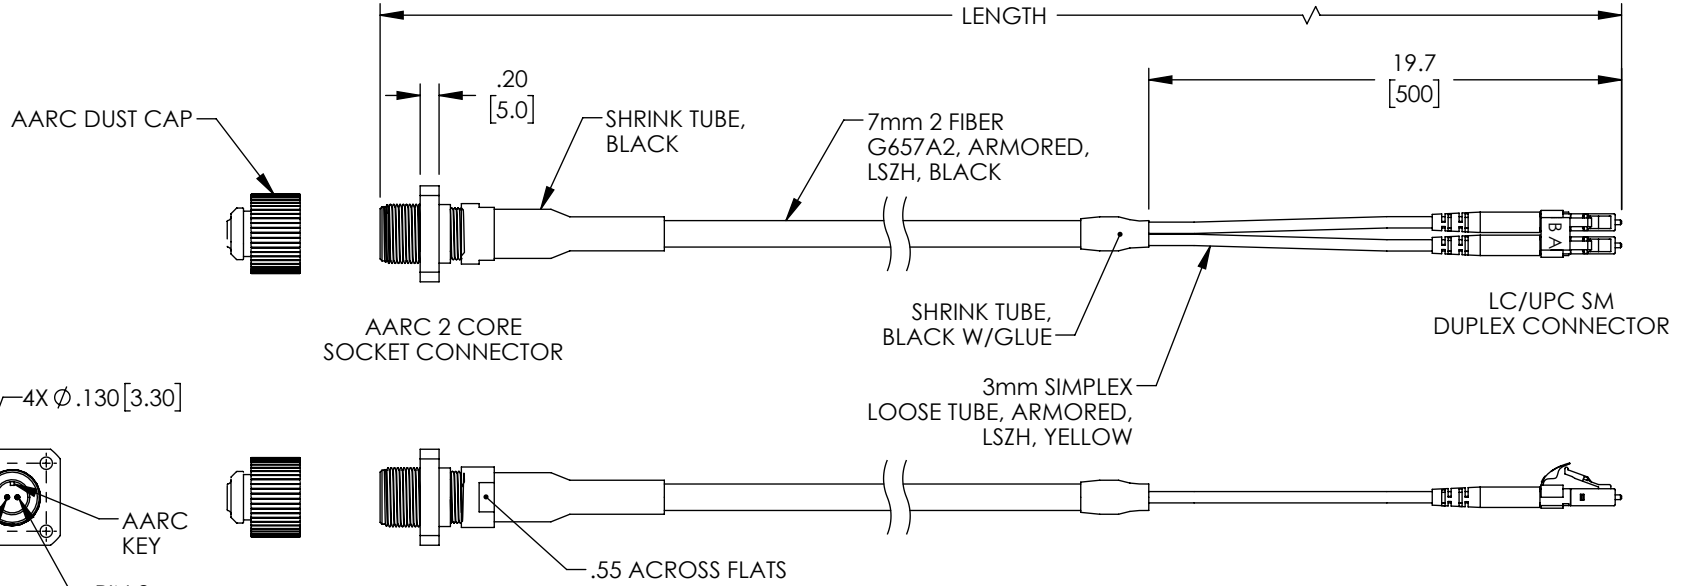

ASSY CONNECTIVITY	
AARC 2 CORE SKT	LC/UPC
PIN1	B
PIN2	A

ITEM NO.	LENGTH	
	METER	FEET
FOC02A3027101M	1.0	3.28
FOC02A3027102M	2.0	6.56
FOC02A3027105M	5.0	16.40
FOC02A3027110M	10.0	32.81
FOC02A3027115M	15.0	49.21

**NOTES:**

1. LC CONNECTOR POLISH TYPE: UPC.
2. AARC CONNECTOR COMES WITH A DUST CAP INSTALLED.
3. LC CONNECTORS COM WITH DUST PLUG INSTALLED (NOT SHOWN)
4. CABLE ASSEMBLY SHALL BE INDIVIDUALLY PACKED IN ACCORDANCE WITH L-COM SPECIFICATION PS-0031.

**REGULATORY COMPLIANCE:**  
EU RoHS DIRECTIVE (MOST RECENT RELEASED VERSION)

UNLESS OTHERWISE SPECIFIED, DIMENSIONS ARE IN INCHES [mm] OVERALL CABLE LENGTH TOLERANCE: ≤12 [305] = +1 [25] / -0 >12 [305] ≤60 [1524] = +2 [51] / -0 >60 [1524] ≤120 [3048] = +4 [102] / -0 >120 [3048] ≤300 [7620] = +6 [152] / -0 >300 [7620] = +5% / -0 ALL OTHER DIMENSIONAL TOLERANCES: .X = ± .2 [5]   FRACTIONS ± 1/32 .XX = ± .02 [5]   ANGLES ± 1° .XXX = ± .005 [13]	APPROVALS DRAWN BY: DZINN CHECKED BY: DFRISIELLO APPROVED BY: PHOSPODAR	DATE 01/18/2022 01/18/2022 01/18/2022	 an INFINITO brand 50 High Street, West Mill, North Andover, MA 01845 USA. Phone: 1.800.341.5266 1.978.682.6936
	THIRD-ANGLE PROJECTION 	CONFIGURATION DETAILS OF UNDIMENSIONED FEATURES MAY VARY COLOR VARIATIONS MAY OCCUR	PRODUCT DESCRIPTION Fiber Optic Outdoor patch cable, Duplex SMF[G.657.A2], 2 core AARC(Socket) to dual clipped LC/UPC with Armored 7.0mm LSZH jacket
SIZE: <b>A</b>   CAGE CODE: <b>43321</b>   ITEM NO.: FOC02A30271   REV.: <b>A</b>			