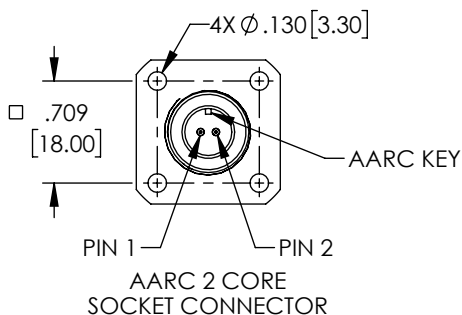

ASSY CONNECTIVITY	
AARC 2 CORE SKT	AARC 2 CORE SKT
PIN 1	PIN 2
PIN 2	PIN 1

ITEM NO.	LENGTH	
	METER	FEET
FOCB023027N01M	1.0	3.28
FOCB023027N02M	2.0	6.56
FOCB023027N05M	5.0	16.40
FOCB023027N10M	10.0	32.81
FOCB023027N15M	15.0	49.21

NOTES:

1. AARC CONNECTOR COMES WITH DUST CAP INSTALLED.
2. CABLE ASSEMBLY SHALL BE INDIVIDUALLY PACKAGED IN ACCORDANCE WITH L-COM SPECIFICATION PS-0031.

REGULATORY COMPLIANCE:

EU RoHS DIRECTIVE (MOST RECENT RELEASED VERSION)

UNLESS OTHERWISE SPECIFIED, DIMENSIONS ARE IN INCHES [mm] OVERALL CABLE LENGTH TOLERANCE: ≤12 [305] = +1 [25] / -0 >12 [305] ≤60 [1524] = +2 [51] / -0 >60 [1524] ≤120 [3048] = +4 [102] / -0 >120 [3048] ≤300 [7620] = +6 [152] / -0 >300 [7620] = +5% / -0 ALL OTHER DIMENSIONAL TOLERANCES: .X = ± .2 [5] FRACTIONS ± 1/32 .XX = ± .02 [.5] ANGLES ± 1° .XXX = ± .005 [.13]	APPROVALS	DATE	 50 High Street, West Mill, North Andover, MA 01845 USA. Phone: 1.800.341.5266 1.978.682.6936
	DRAWN BY DZINN	01/18/2022	
CHECKED BY DFRISIELLO	01/18/2022	CATEGORY FIBER OPTIC	
APPROVED BY PHOSPODAR	01/18/2022	PRODUCT DESCRIPTION Fiber Optic Outdoor patch cable, Duplex SMF(G.657.A2), 2 core AARC(Socket) to 2 core AARC(Socket) with 7.0mm LSZH jacket	
THIRD-ANGLE PROJECTION 	COLOR VARIATIONS MAY OCCUR	SIZE A	CAGE CODE 43321
		ITEM NO. FOCB023027N	REV. A
		SCALE: NONE	CAD FILE: FOCB023027N.SLDDRW
		SHEET 1 OF 1	