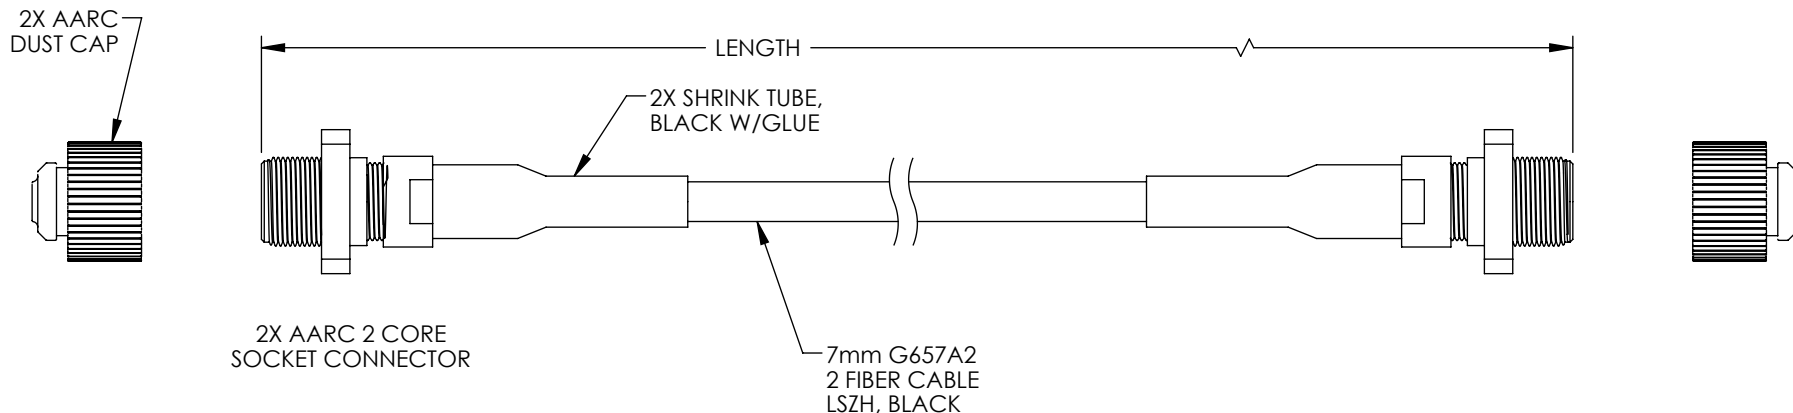

ASSY CONNECTIVITY	
AARC 2 CORE SKT	AARC 2 CORE SKT
PIN 1	PIN 2
PIN 2	PIN 1

ITEM NO.	LENGTH	
	METER	FEET
FOCB023027N01M	1.0	3.28
FOCB023027N02M	2.0	6.56
FOCB023027N05M	5.0	16.40
FOCB023027N10M	10.0	32.81
FOCB023027N15M	15.0	49.21

NOTES:

1. AARC CONNECTOR COMES WITH DUST CAP INSTALLED.
2. CABLE ASSEMBLY SHALL BE INDIVIDUALLY PACKAGED IN ACCORDANCE WITH L-COM SPECIFICATION PS-0031.

REGULATORY COMPLIANCE:

EU RoHS DIRECTIVE (MOST RECENT RELEASED VERSION)

UNLESS OTHERWISE SPECIFIED, DIMENSIONS ARE IN INCHES [mm] OVERALL CABLE LENGTH TOLERANCE: ≤12 [305] = +1 [25] / -0 >12 [305] ≤60 [1524] = +2 [51] / -0 >60 [1524] ≤120 [3048] = +4 [102] / -0 >120 [3048] ≤300 [7620] = +6 [152] / -0 >300 [7620] = +5% / -0 ALL OTHER DIMENSIONAL TOLERANCES: .X = ± .2 [5] FRACTIONS ± 1/32 .XX = ± .02 [.5] ANGLES ± 1° .XXX = ± .005 [.13]	APPROVALS	DATE	 50 High Street, West Mill, North Andover, MA 01845 USA. Phone: 1.800.341.5266 1.978.682.6936
	DRAWN BY DZINN	01/18/2022	
CHECKED BY DFRISIELLO	01/18/2022	CATEGORY FIBER OPTIC	
APPROVED BY PHOSPODAR	01/18/2022	PRODUCT DESCRIPTION Fiber Optic Outdoor patch cable, Duplex SMF(G.657.A2), 2 core AARC(Socket) to 2 core AARC(Socket) with 7.0mm LSZH jacket	
THIRD-ANGLE PROJECTION 	COLOR VARIATIONS MAY OCCUR	SIZE A	CAGE CODE 43321
		ITEM NO. FOCB023027N	REV. A
		SCALE: NONE	CAD FILE: FOCB023027N.SLDDRW
		SHEET 1 OF 1	