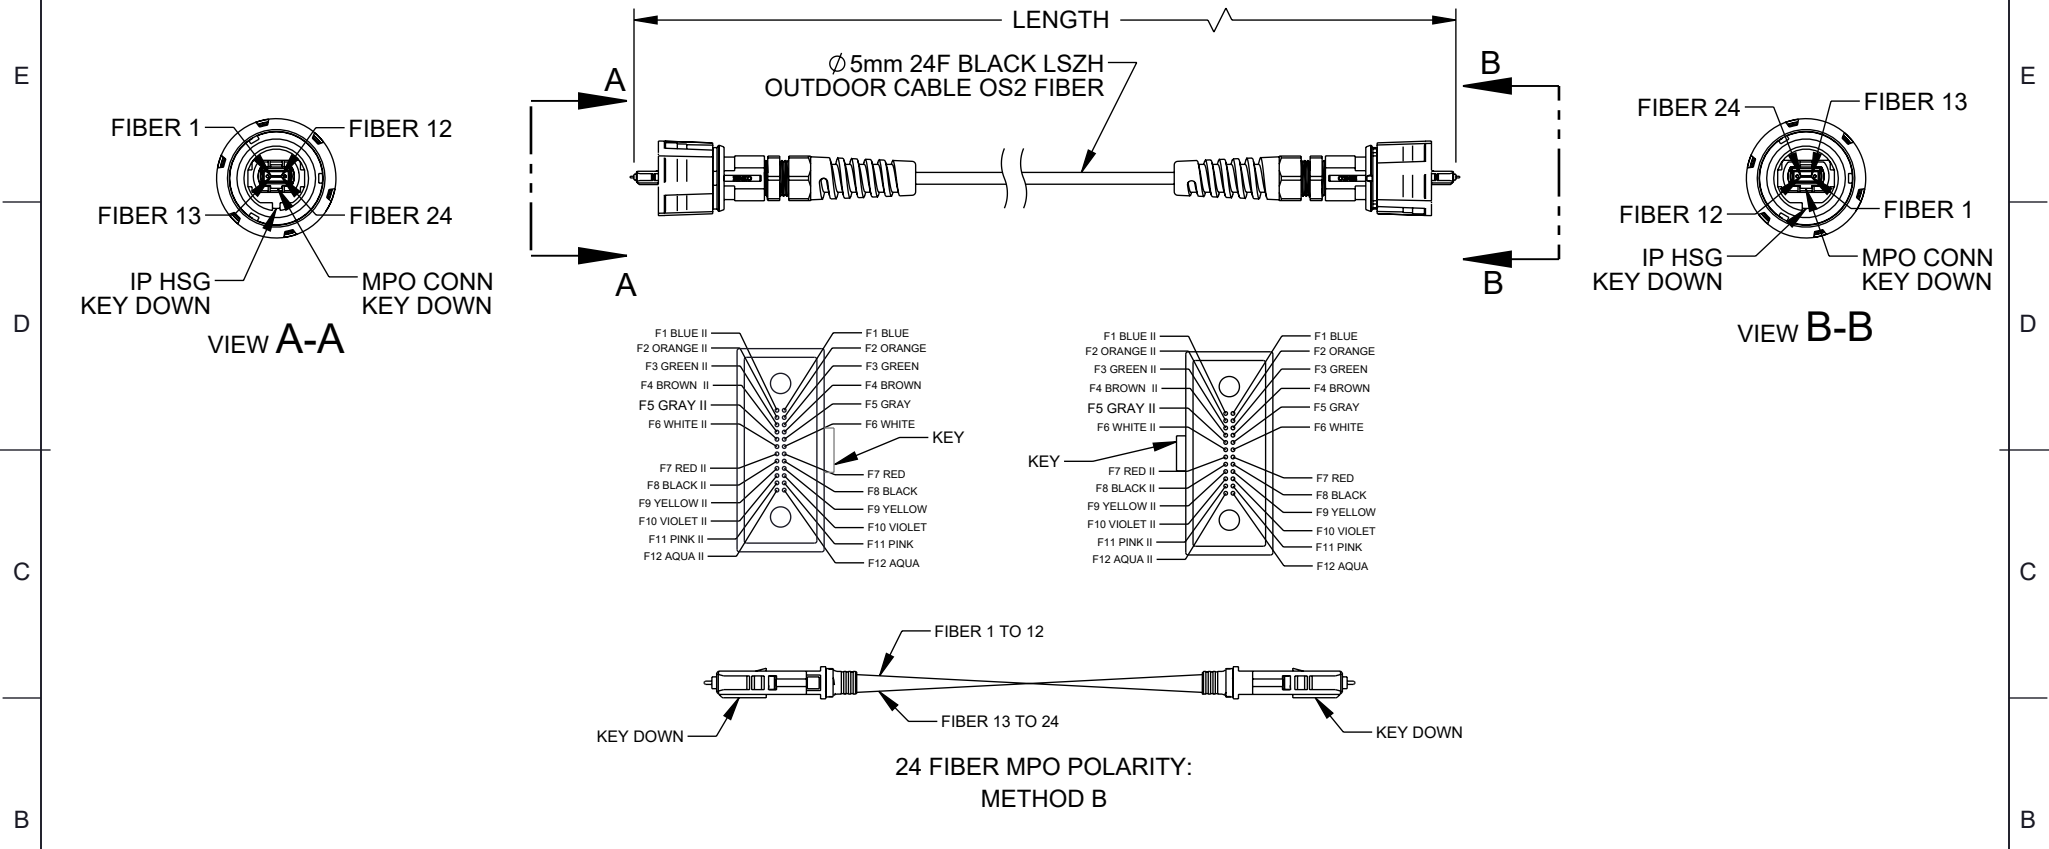

LENGTH	
LENGTH (L) METER [FEET]	TOLERANCE MM [INCHES]
5 [16.40]	+50/-0 [+1.97/0]
10 [32.81]	+100/-0 [+3.94/0]
20 [65.62]	+1%*L/-0
30 [98.43]	+1%*L/-0

OPTICAL SPECIFICATION	
FIBER TYPE	SINGLE MODE
CONNECTOR TYPE	IP-MPO/APC
INSERTION LOSS	≤ 0.75dB
RETURN LOSS	≥ 55dB
TEST WAVE LENGTH	1310 & 1550nm

REVISION					
ZONE	REV	DESCRIPTION	DATE	CHANGED BY	APPROVED
	B	ECO-13297	02/08/2024	DZINN	PHOSPODAR

- NOTES:
1. MPO CONNECTOR ASSEMBLY POLISH TYPE: APC
  2. MPO POLARITY: TIA METHOD B.
  3. ALL CONNECTORS INCLUDE PROTECTIVE DUST CAPS.
  4. CABLE ASSEMBLY SHALL BE INDIVIDUALLY PACKAGED IAW L-COM SPECIFICATION PS-0031.
- REGULATORY COMPLIANCE:  
EU RoHS DIRECTIVE (MOST RECENT RELEASED VERSION)

UNLESS OTHERWISE SPECIFIED LEADING DIMENSIONS ARE INCHES DIMENSIONS IN [ ] ARE MILLIMETERS	
TOLERANCES:	
.X = ±.2 [5]	FRACTIONS ± 1/32
.XX = ±.02 [0.5]	ANGLES ± 1°
.XXX = ±.005 [0.13]	
CABLE LENGTH TOLERANCES:	
≤12 [305] = +1 [25] / -0	
>12 [305] ≤ 60 [1524] = +2 [51] / -0	
>60 [1524] ≤ 120 [3048] = +4 [102] / -0	
>120 [3048] ≤ 300 [7620] = +6 [152] / -0	
>300 [7620] = +5% / -0	
ALL DIMENSIONS ARE FOR REFERENCE ONLY AND SUBJECT TO CHANGE WITHOUT NOTICE UN-DIMENSIONED/NON-CRITICAL FEATURES MAY VARY IN SIZE AND LOCATION COLORS MAY VARY	

**an INFINIT@ brand**

Website: [www.L-com.com](http://www.L-com.com)  
Phone: 1.800.341.5266 | 1.978.682.6936

INTERPRET ALL DIMENSIONS AND TOLERANCES PER ASME Y14.5 SCALE: NONE    SHEET: 1 OF 1				
DESCRIPTION <b>IP68 OUTDOOR CABLE ASSY, 5MM OD, OS2, MPO/APC MALE 24F TO MPO/APC MALE 24F, TYPE B</b>				
SIZE: A	CAGE CODE: 43321	DRAWN BY: DZINN	ITEM NO.: FOC520DMPMB24	REV: B