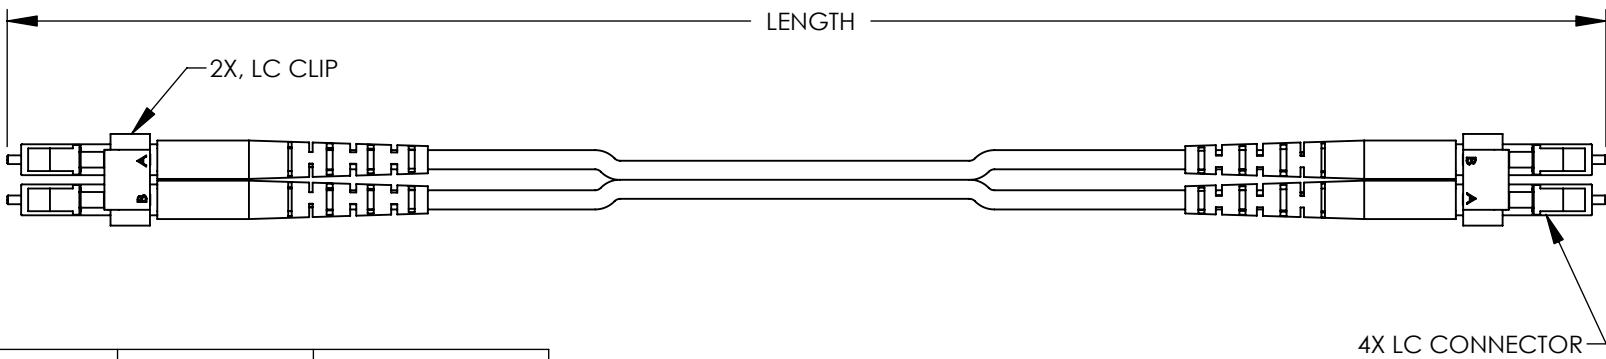

MODEL NO.	JACKET COLOR	LENGTH MTR [FT]
FODLC50-RD-01	RED	1 M [3.28 FT]
FODLC50-RD-02	RED	2 M [6.56 FT]
FODLC50-RD-03	RED	3 M [9.84 FT]
FODLC50-RD-04	RED	4 M [13.12 FT]
FODLC50-RD-05	RED	5 M [16.40 FT]
FODLC50-RD-10	RED	10 M [32.81 FT]
FODLC50-RD-15	RED	15 M [49.22 FT]
FODLC50-GR-01	GREEN	1 M [3.28 FT]
FODLC50-GR-02	GREEN	2 M [6.56 FT]
FODLC50-GR-03	GREEN	3 M [9.84 FT]
FODLC50-GR-04	GREEN	4 M [13.12 FT]
FODLC50-GR-05	GREEN	5 M [16.40 FT]
FODLC50-GR-10	GREEN	10 M [32.81 FT]
FODLC50-GR-15	GREEN	15 M [49.22 FT]
FODLC50-BL-01	BLUE	1 M [3.28 FT]
FODLC50-BL-02	BLUE	2 M [6.56 FT]
FODLC50-BL-03	BLUE	3 M [9.84 FT]
FODLC50-BL-04	BLUE	4 M [13.12 FT]
FODLC50-BL-05	BLUE	5 M [16.40 FT]
FODLC50-BL-10	BLUE	10 M [32.81 FT]
FODLC50-BL-15	BLUE	15 M [49.22 FT]
FODLC50-YL-01	YELLOW	1 M [3.28 FT]
FODLC50-YL-02	YELLOW	2 M [6.56 FT]
FODLC50-YL-03	YELLOW	3 M [9.84 FT]
FODLC50-YL-04	YELLOW	4 M [13.12 FT]
FODLC50-YL-05	YELLOW	5 M [16.40 FT]
FODLC50-YL-10	YELLOW	10 M [32.81 FT]
FODLC50-YL-15	YELLOW	15 M [49.22 FT]

NOTES:

CABLE CHARACTERISTICS:
50/125 DUPLEX FIBER ZIPCORD.
JACKET RATING: PVC, OFNR.
JACKET COLOR: SEE CHART.
CABLE O.D: 3.0 mm.

TESTING:
DOUBLE ENDED INSERTION LOSS TEST. CABLES WITH GREATER THAN 1.0 dB OF LOSS ARE REJECTED.

CONNECTOR POLISH: THIS ASSEMBLY UTILIZES A PC POLISH.

MISCELLANEOUS:
OPERATING TEMPERATURE: -20° C TO +70° C.
CABLE ASSEMBLY TO SHIP WITH DUST CAPS INSTALLED. (NOT SHOWN)

UNLESS OTHERWISE SPECIFIED, DIMENSIONS ARE IN INCHES [mm]