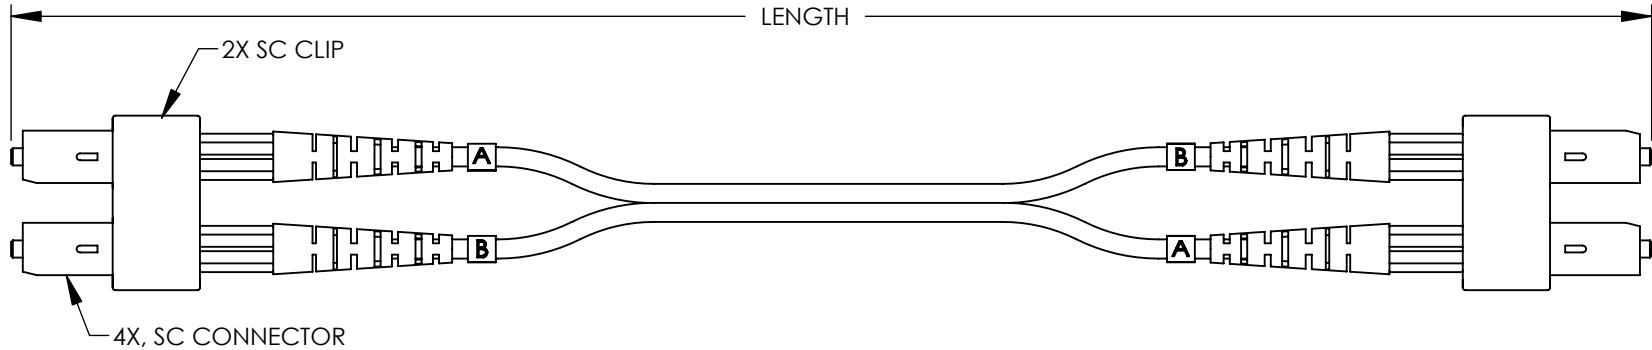

MODEL NO.	JACKET COLOR	LENGTH MTR [FT]
FODSC50-RD-01	RED	1 M [3.28 FT]
FODSC50-RD-02	RED	2 M [6.56 FT]
FODSC50-RD-03	RED	3 M [9.84 FT]
FODSC50-RD-04	RED	4 M [13.12 FT]
FODSC50-RD-05	RED	5 M [16.40 FT]
FODSC50-RD-10	RED	10 M [32.81 FT]
FODSC50-RD-15	RED	15 M [49.22 FT]
FODSC50-GR-01	GREEN	1 M [3.28 FT]
FODSC50-GR-02	GREEN	2 M [6.56 FT]
FODSC50-GR-03	GREEN	3 M [9.84 FT]
FODSC50-GR-04	GREEN	4 M [13.12 FT]
FODSC50-GR-05	GREEN	5 M [16.40 FT]
FODSC50-GR-10	GREEN	10 M [32.81 FT]
FODSC50-GR-15	GREEN	15 M [49.22 FT]
FODSC50-BL-01	BLUE	1 M [3.28 FT]
FODSC50-BL-02	BLUE	2 M [6.56 FT]
FODSC50-BL-03	BLUE	3 M [9.84 FT]
FODSC50-BL-04	BLUE	4 M [13.12 FT]
FODSC50-BL-05	BLUE	5 M [16.40 FT]
FODSC50-BL-10	BLUE	10 M [32.81 FT]
FODSC50-BL-15	BLUE	15 M [49.22 FT]
FODSC50-YL-01	YELLOW	1 M [3.28 FT]
FODSC50-YL-02	YELLOW	2 M [6.56 FT]
FODSC50-YL-03	YELLOW	3 M [9.84 FT]
FODSC50-YL-04	YELLOW	4 M [13.12 FT]
FODSC50-YL-05	YELLOW	5 M [16.40 FT]
FODSC50-YL-10	YELLOW	10 M [32.81 FT]
FODSC50-YL-15	YELLOW	15 M [49.22 FT]

NOTES:

CABLE CHARACTERISTICS:
50/125 DUPLEX FIBER ZIPCORD.
JACKET RATING: PVC, OFNR.
JACKET COLOR: SEE CHART.
CABLE O.D: 3.0 mm.

TESTING:
DOUBLE ENDED INSERTION LOSS TEST. CABLES WITH GREATER THAN 1.0 dB OF LOSS ARE REJECTED.

CONNECTOR POLISH: THIS ASSEMBLY UTILIZES A PC POLISH.

MISCELLANEOUS:
OPERATING TEMPERATURE: -20° C TO +70° C.
CABLE ASSEMBLY TO SHIP WITH DUST CAPS INSTALLED. (NOT SHOWN)

UNLESS OTHERWISE SPECIFIED, DIMENSIONS ARE IN INCHES [mm]
TOLERANCES TO BE:
.X ±.1 [2.5] ANGLES ±2°
.XX ±.01 [.25]
.XXX ±.005 [.13]
OVERALL CABLE LENGTH TOL:
≤ 60 [1524] +3 [76.2] / -0
> 60 [1524] +5% / -0%