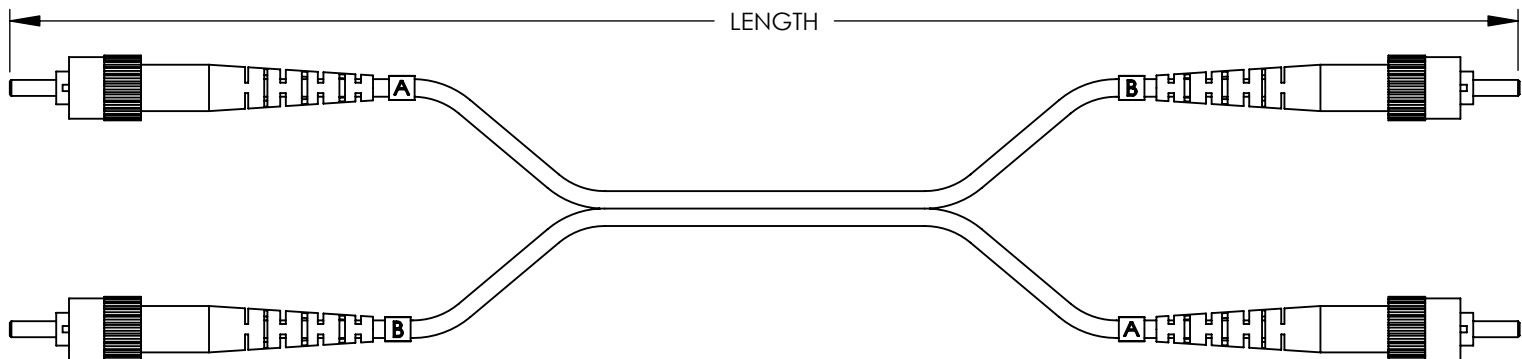

MODEL NO.	JACKET COLOR	LENGTH MTR [FT]
FODST50-RD-01	RED	1 M [3.28 FT]
FODST50-RD-02	RED	2 M [6.56 FT]
FODST50-RD-03	RED	3 M [9.84 FT]
FODST50-RD-04	RED	4 M [13.12 FT]
FODST50-RD-05	RED	5 M [16.40 FT]
FODST50-RD-10	RED	10 M [32.81 FT]
FODST50-RD-15	RED	15 M [49.22 FT]
FODST50-GR-01	GREEN	1 M [3.28 FT]
FODST50-GR-02	GREEN	2 M [6.56 FT]
FODST50-GR-03	GREEN	3 M [9.84 FT]
FODST50-GR-04	GREEN	4 M [13.12 FT]
FODST50-GR-05	GREEN	5 M [16.40 FT]
FODST50-GR-10	GREEN	10 M [32.81 FT]
FODST50-GR-15	GREEN	15 M [49.22 FT]
FODST50-BL-01	BLUE	1 M [3.28 FT]
FODST50-BL-02	BLUE	2 M [6.56 FT]
FODST50-BL-03	BLUE	3 M [9.84 FT]
FODST50-BL-04	BLUE	4 M [13.12 FT]
FODST50-BL-05	BLUE	5 M [16.40 FT]
FODST50-BL-10	BLUE	10 M [32.81 FT]
FODST50-BL-15	BLUE	15 M [49.22 FT]
FODST50-YL-01	YELLOW	1 M [3.28 FT]
FODST50-YL-02	YELLOW	2 M [6.56 FT]
FODST50-YL-03	YELLOW	3 M [9.84 FT]
FODST50-YL-04	YELLOW	4 M [13.12 FT]
FODST50-YL-05	YELLOW	5 M [16.40 FT]
FODST50-YL-10	YELLOW	10 M [32.81 FT]
FODST50-YL-15	YELLOW	15 M [49.22 FT]

NOTES:

CABLE CHARACTERISTICS:
 50/125 DUPLEX FIBER ZIPCORD.
 JACKET RATING: PVC, OFNR.
 JACKET COLOR: SEE CHART.
 CABLE O.D: 3.0 mm.

TESTING:
 DOUBLE ENDED INSERTION LOSS TEST. CABLES WITH GREATER THAN 1.0 dB OF LOSS ARE REJECTED.

CONNECTOR POLISH: THIS ASSEMBLY UTILIZES A PC POLISH.

MISCELLANEOUS:
 OPERATING TEMPERATURE: -20° C TO +70° C.
 CABLE ASSEMBLY TO SHIP WITH DUST CAPS INSTALLED. (NOT SHOWN)

UNLESS OTHERWISE SPECIFIED, DIMENSIONS ARE IN INCHES [mm]
 TOLERANCES TO BE:
 .X ±.1 [2.5] ANGLES ±2°
 .XX ±.01 [.25]
 .XXX ±.005 [.13]
 OVERALL CABLE LENGTH TOL:
 ≤ 60 [1524] +3 [76.2] / -0
 > 60 [1524] +5% / -0%