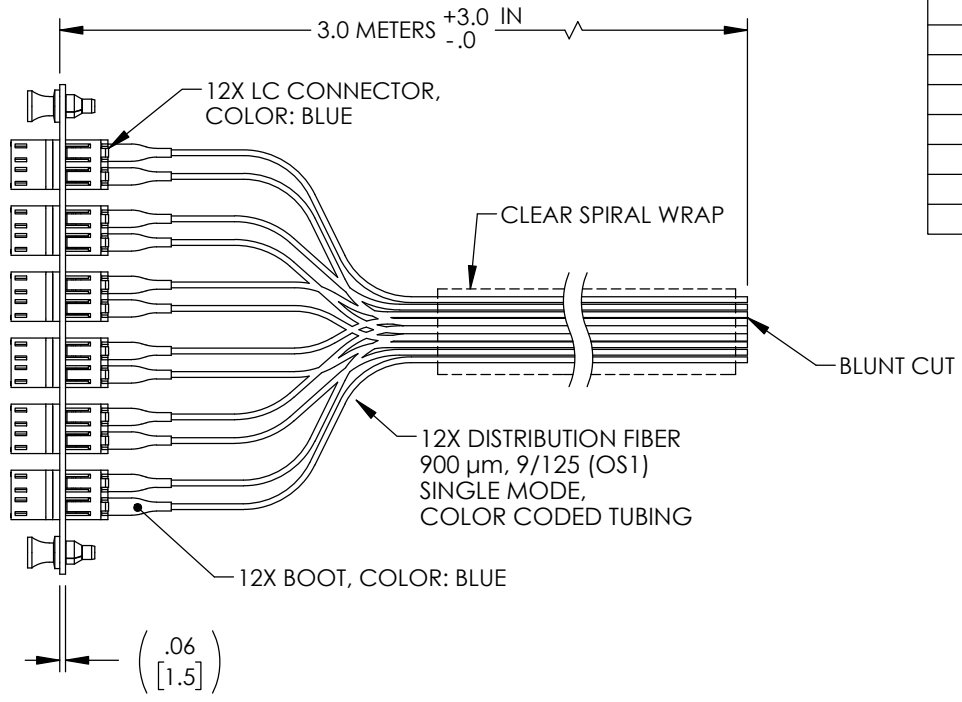

FIBER #	FIBER COLOR
1	BLUE
2	ORANGE
3	GREEN
4	BROWN
5	SLATE
6	WHITE
7	RED
8	BLACK
9	YELLOW
10	VIOLET
11	ROSE
12	AQUA

NOTES:

- LC CONNECTOR ASSEMBLY POLISH TYPE: UPC
- ALL ADAPTERS ACCOMPANIED WITH A DUST CAP INSTALLED (NOT SHOWN).
- CABLE ASSEMBLY SHALL BE INDIVIDUALLY PACKAGED IN ACCORDANCE WITH L-COM SPECIFICATION PS-0031.

UNLESS OTHERWISE SPECIFIED, DIMENSIONS ARE IN INCHES [mm] OVERALL CABLE LENGTH TOLERANCE: ≤12 [305] = +1 [25] / -0 >12 [305] ≤60 [1524] = +2 [51] / -0 >60 [1524] ≤120 [3048] = +4 [102] / -0 >120 [3048] ≤300 [7620] = +6 [152] / -0 >300 [7620] = +5% / -0 ALL OTHER DIMENSIONAL TOLERANCES: .X = ± .2 [5] FRACTIONS ± 1/32 .XX = ± .02 [.5] ANGLES ± 1° .XXX = ± .005 [1.3]	APPROVALS DRAWN BY DFRISIELLO CHECKED BY PHOSPODAR APPROVED BY PHOSPODAR	DATE 07/09/2020 07/09/2020 07/09/2020	 50 High Street, West Mill, North Andover, MA 01845 USA. Phone: 1.800.341.5266 1.978.682.6936	
	CONFIGURATION DETAILS OF UNDIMENSIONED FEATURES MAY VARY COLOR VARIATIONS MAY OCCUR	CATEGORY FIBER OPTICS		PRODUCT DESCRIPTION Six-Pack Duplex Adapters, LC/PC 12 Fiber Pigtails, 50/125μm, Black
THIRD-ANGLE PROJECTION 	SIZE A	CAGE CODE 43321	ITEM NO. FSP12-LCUDSM-BL	REV. A
SCALE: NONE		CAD FILE: FSP12-LCUDSM-BL.SLDDRW		SHEET 1 OF 1