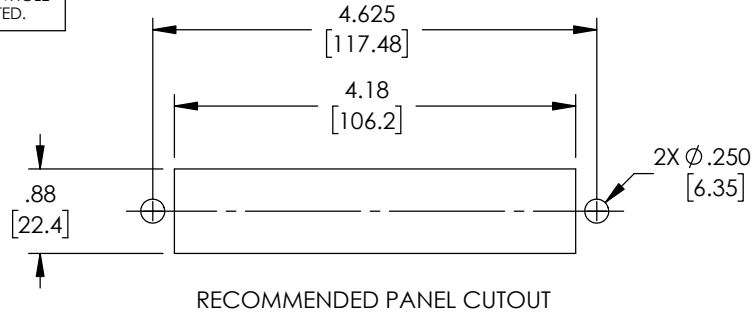

FIBER #	FIBER COLOR
1	BLUE
2	ORANGE
3	GREEN
4	BROWN
5	SLATE
6	WHITE
7	RED
8	BLACK
9	YELLOW
10	VIOLET
11	ROSE
12	AQUA

NOTES:

- LC CONNECTOR ASSEMBLY POLISH TYPE: UPC
- ALL ADAPTERS ACCOMPANIED WITH A DUST CAP INSTALLED (NOT SHOWN).
- CABLE ASSEMBLY SHALL BE INDIVIDUALLY PACKAGED IN ACCORDANCE WITH L-COM SPECIFICATION PS-0031.

UNLESS OTHERWISE SPECIFIED, DIMENSIONS ARE IN INCHES [mm] OVERALL CABLE LENGTH TOLERANCE: ≤12 [305] = +1 [25] / -0 >12 [305] ≤60 [1524] = +2 [51] / -0 >60 [1524] ≤120 [3048] = +4 [102] / -0 >120 [3048] ≤300 [7620] = +6 [152] / -0 >300 [7620] = +5% / -0 ALL OTHER DIMENSIONAL TOLERANCES: .X = ± .2 [5] FRACTIONS ± 1/32 .XX = ± .02 [.5] ANGLES ± 1° .XXX = ± .005 [1.3]	APPROVALS DRAWN BY DFRISIELLO CHECKED BY PHOSPODAR APPROVED BY PHOSPODAR	DATE 07/09/2020 07/09/2020 07/09/2020	 50 High Street, West Mill, North Andover, MA 01845 USA. Phone: 1.800.341.5266 1.978.682.6936	
	CONFIGURATION DETAILS OF UNDIMENSIONED FEATURES MAY VARY COLOR VARIATIONS MAY OCCUR	CATEGORY FIBER OPTICS		PRODUCT DESCRIPTION Six-Pack Duplex Adapters, LC/PC 12 Fiber Pigtails, 50/125μm, Black
THIRD-ANGLE PROJECTION 	SIZE A	CAGE CODE 43321	ITEM NO. FSP12-LCUDSM-BL	REV. A
SCALE: NONE		CAD FILE: FSP12-LCUDSM-BL.SLDDRW		SHEET 1 OF 1