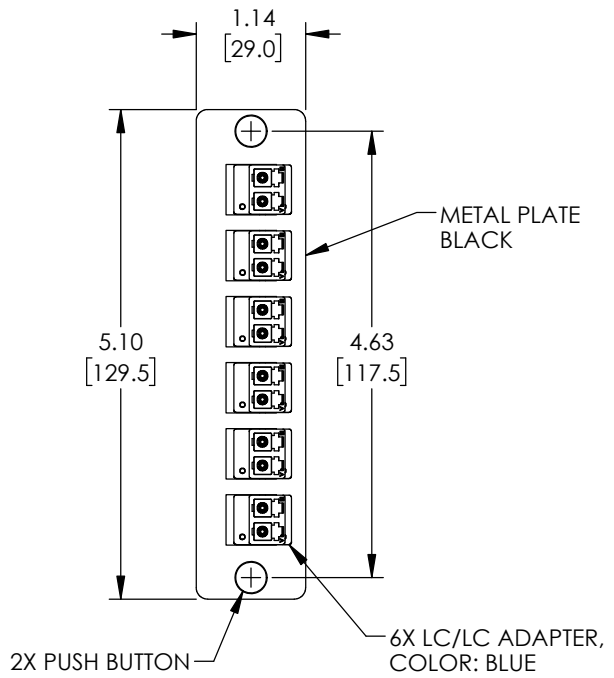

FIBER #	FIBER COLOR
1	BLUE
2	ORANGE
3	GREEN
4	BROWN
5	SLATE
6	WHITE
7	RED
8	BLACK
9	YELLOW
10	VIOLET
11	ROSE
12	AQUA

NOTES:

- LC CONNECTOR ASSEMBLY POLISH TYPE: UPC
- ALL ADAPTERS ACCOMPANIED WITH A DUST CAP INSTALLED (NOT SHOWN).
- CABLE ASSEMBLY SHALL BE INDIVIDUALLY PACKAGED IN ACCORDANCE WITH L-COM SPECIFICATION PS-0031.

UNLESS OTHERWISE SPECIFIED, DIMENSIONS ARE IN INCHES [mm] OVERALL CABLE LENGTH TOLERANCE: ≤12 [305] = +1 [25] / -0 >12 [305] ≤60 [1524] = +2 [51] / -0 >60 [1524] ≤120 [3048] = +4 [102] / -0 >120 [3048] ≤300 [7620] = +6 [152] / -0 >300 [7620] = +5% / -0 ALL OTHER DIMENSIONAL TOLERANCES: .X = ± .2 [5] FRACTIONS ± 1/32 .XX = ± .02 [.5] ANGLES ± 1° .XXX = ± .005 [1.3]	APPROVALS DRAWN BY DFRISIELLO CHECKED BY PHOSPODAR APPROVED BY PHOSPODAR	DATE 07/09/2020 07/09/2020 07/09/2020	 50 High Street, West Mill, North Andover, MA 01845 USA. Phone: 1.800.341.5266 1.978.682.6936	
	CONFIGURATION DETAILS OF UNDIMENSIONED FEATURES MAY VARY COLOR VARIATIONS MAY OCCUR	CATEGORY FIBER OPTICS		PRODUCT DESCRIPTION Six-Pack Duplex Adapters, LC/PC 12 Fiber Pigtails, 50/125μm, Black
THIRD-ANGLE PROJECTION 	SIZE A	CAGE CODE 43321	ITEM NO. FSP12-LCUDSM-BL	REV. A
SCALE: NONE		CAD FILE: FSP12-LCUDSM-BL.SLDDRW		SHEET 1 OF 1