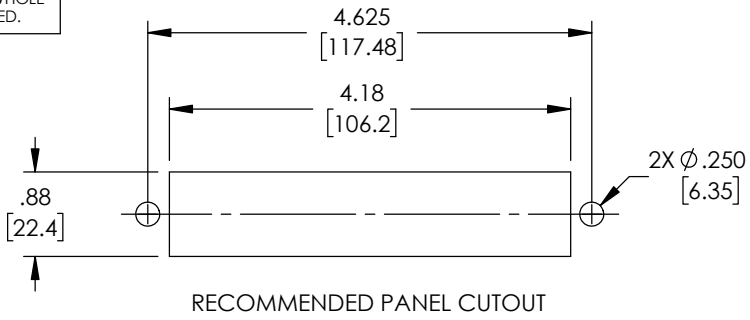

FIBER #	FIBER COLOR
1	BLUE
2	ORANGE
3	GREEN
4	BROWN
5	SLATE
6	WHITE
7	RED
8	BLACK
9	YELLOW
10	VIOLET
11	ROSE
12	AQUA

PRELIMINARY DRAWING
(DO NOT USE FOR PRODUCTION PURPOSES)

- NOTES:**
- SC CONNECTOR ASSEMBLY POLISH TYPE: PC
 - ALL ADAPTERS ACCOMPANIED WITH A DUST CAP INSTALLED (NOT SHOWN).
 - CABLE ASSEMBLY SHALL BE INDIVIDUALLY PACKAGED IN ACCORDANCE WITH L-COM SPECIFICATION PS-0031.

UNLESS OTHERWISE SPECIFIED, DIMENSIONS ARE IN INCHES [mm] OVERALL CABLE LENGTH TOLERANCE: ≤12 [305] = +1 [25] / -0 >12 [305] ≤60 [1524] = +2 [51] / -0 >60 [1524] ≤120 [3048] = +4 [102] / -0 >120 [3048] ≤300 [7620] = +6 [152] / -0 >300 [7620] = +5% / -0 ALL OTHER DIMENSIONAL TOLERANCES: .X = ± .2 [5] FRACTIONS ± 1/32 .XX = ± .02 [.5] ANGLES ± 1° .XXX = ± .005 [1.3]	APPROVALS	DATE	 50 High Street, West Mill, North Andover, MA 01845 USA. Phone: 1.800.341.5266 1.978.682.6936	
	DRAWN BY	07/02/2020		CATEGORY FIBER OPTICS
	CHECKED BY			
	APPROVED BY			
THIRD-ANGLE PROJECTION	CONFIGURATION DETAILS OF UNDIMENSIONED FEATURES MAY VARY	PRODUCT DESCRIPTION	Six-Pack Duplex Adapters, SC/PC 12 Fiber Pigtails, 50/125µm, Black	
	COLOR VARIATIONS MAY OCCUR	SIZE A CAGE CODE 43321 ITEM NO. FSP12-SCM2-BL	REV. A	
SCALE: NONE		CAD FILE: FSP12-SCM2-BL.SLDDRW	SHEET 1 OF 1	