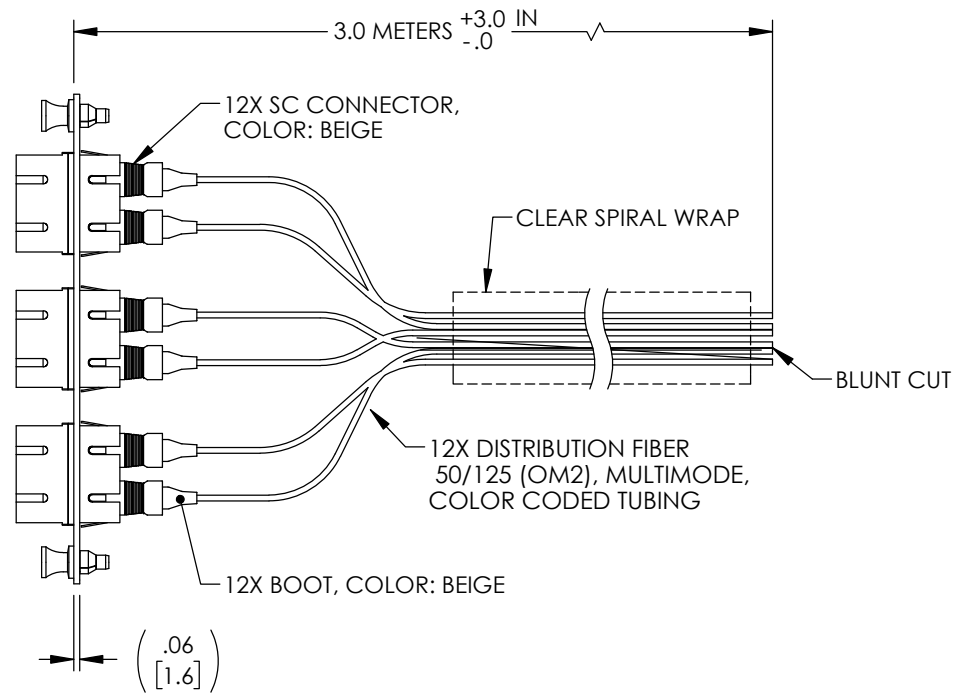

FIBER #	FIBER COLOR
1	BLUE
2	ORANGE
3	GREEN
4	BROWN
5	SLATE
6	WHITE
7	RED
8	BLACK
9	YELLOW
10	VIOLET
11	ROSE
12	AQUA

PRELIMINARY DRAWING
(DO NOT USE FOR PRODUCTION PURPOSES)

- NOTES:**
- SC CONNECTOR ASSEMBLY POLISH TYPE: PC
 - ALL ADAPTERS ACCOMPANIED WITH A DUST CAP INSTALLED (NOT SHOWN).
 - CABLE ASSEMBLY SHALL BE INDIVIDUALLY PACKAGED IN ACCORDANCE WITH L-COM SPECIFICATION PS-0031.

UNLESS OTHERWISE SPECIFIED, DIMENSIONS ARE IN INCHES [mm] OVERALL CABLE LENGTH TOLERANCE: ≤12 [305] = +1 [25] / -0 >12 [305] ≤60 [1524] = +2 [51] / -0 >60 [1524] ≤120 [3048] = +4 [102] / -0 >120 [3048] ≤300 [7620] = +6 [152] / -0 >300 [7620] = +5% / -0 ALL OTHER DIMENSIONAL TOLERANCES: .X = ± .2 [5] FRACTIONS ± 1/32 .XX = ± .02 [.5] ANGLES ± 1° .XXX = ± .005 [1.3]	APPROVALS	DATE	 50 High Street, West Mill, North Andover, MA 01845 USA. Phone: 1.800.341.5266 1.978.682.6936	
	DRAWN BY	07/02/2020		CATEGORY FIBER OPTICS
	CHECKED BY			
	APPROVED BY			
THIRD-ANGLE PROJECTION	CONFIGURATION DETAILS OF UNDIMENSIONED FEATURES MAY VARY	PRODUCT DESCRIPTION	Six-Pack Duplex Adapters, SC/PC 12 Fiber Pigtails, 50/125µm, Black	
	COLOR VARIATIONS MAY OCCUR	SIZE A CAGE CODE 43321 ITEM NO. FSP12-SCM2-BL	REV. A	
SCALE: NONE		CAD FILE: FSP12-SCM2-BL.SLDDRW	SHEET 1 OF 1	