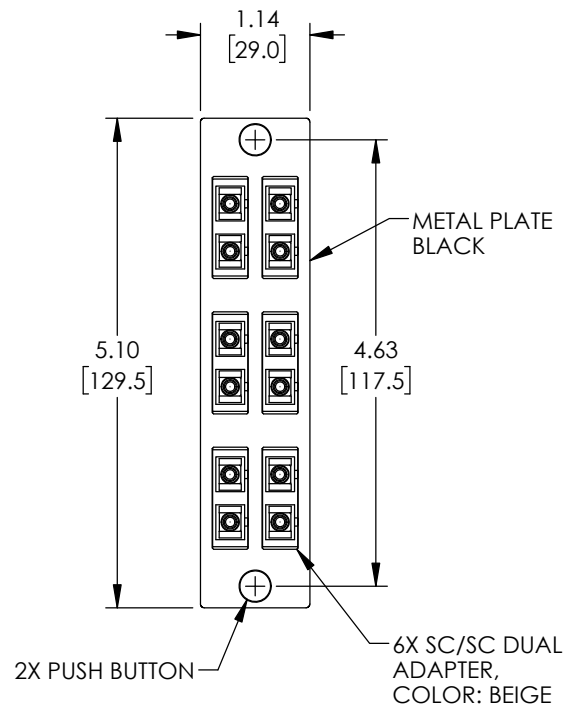

FIBER #	FIBER COLOR
1	BLUE
2	ORANGE
3	GREEN
4	BROWN
5	SLATE
6	WHITE
7	RED
8	BLACK
9	YELLOW
10	VIOLET
11	ROSE
12	AQUA

PRELIMINARY DRAWING
(DO NOT USE FOR PRODUCTION PURPOSES)

- NOTES:**
- SC CONNECTOR ASSEMBLY POLISH TYPE: PC
 - ALL ADAPTERS ACCOMPANIED WITH A DUST CAP INSTALLED (NOT SHOWN).
 - CABLE ASSEMBLY SHALL BE INDIVIDUALLY PACKAGED IN ACCORDANCE WITH L-COM SPECIFICATION PS-0031.

UNLESS OTHERWISE SPECIFIED, DIMENSIONS ARE IN INCHES [mm] OVERALL CABLE LENGTH TOLERANCE: ≤12 [305] = +1 [25] / -0 >12 [305] ≤60 [1524] = +2 [51] / -0 >60 [1524] ≤120 [3048] = +4 [102] / -0 >120 [3048] ≤300 [7620] = +6 [152] / -0 >300 [7620] = +5% / -0 ALL OTHER DIMENSIONAL TOLERANCES: .X = ± .2 [5] FRACTIONS ± 1/32 .XX = ± .02 [.5] ANGLES ± 1° .XXX = ± .005 [1.3]	APPROVALS	DATE	 50 High Street, West Mill, North Andover, MA 01845 USA. Phone: 1.800.341.5266 1.978.682.6936	
	DRAWN BY	07/02/2020		CATEGORY FIBER OPTICS
	CHECKED BY			
	APPROVED BY			
THIRD-ANGLE PROJECTION	CONFIGURATION DETAILS OF UNDIMENSIONED FEATURES MAY VARY	PRODUCT DESCRIPTION	Six-Pack Duplex Adapters, SC/PC 12 Fiber Pigtails, 50/125µm, Black	
	COLOR VARIATIONS MAY OCCUR	SIZE A CAGE CODE 43321 ITEM NO. FSP12-SCM2-BL	REV. A	
SCALE: NONE		CAD FILE: FSP12-SCM2-BL.SLDDRW	SHEET 1 OF 1	