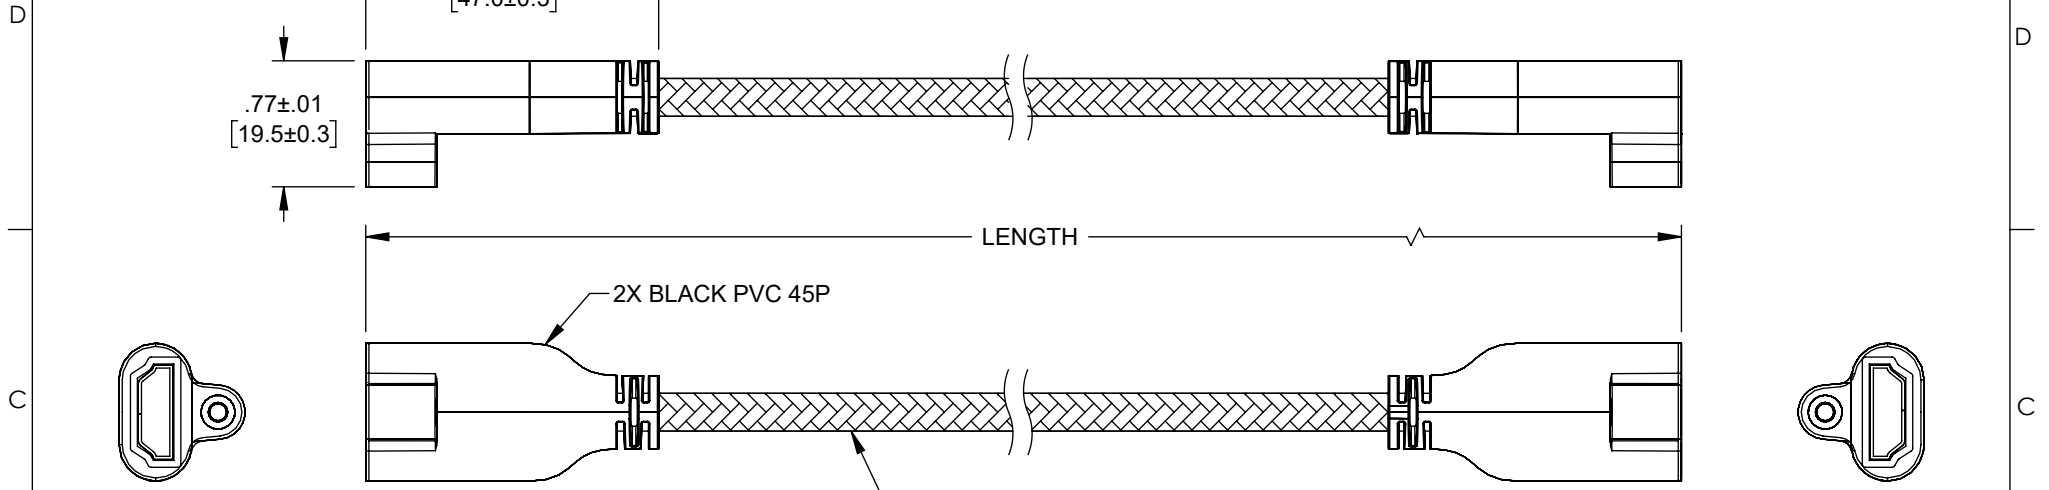

P1
HDMI FM 19P PIN: G/F
SHELL: GOLD PLATED

P2
HDMI FM 19P PIN: G/F
SHELL: GOLD PLATED

PIN Assignment

P1 HDMI AF	P2 HDMI AF
1	1
2	2
3	3
4	4
5	5
6	6
7	7
8	8
9	9
10	10
11	11
12	12
13	13
14	14
17	17
19	19
15	15
16	16
18	18
Shell	Shell

PART NUMBER	LENGTH	
	FEET	METERS
HDMI-FF-L-1M	3.28	1.0 ± .03
HDMI-FF-L-3M	9.84	3.0 ± .03

- NOTES:**
- CABLE ASSEMBLY SHALL BE TESTED FOR CONTINUITY.
 - CABLE ASSEMBLY SHALL BE INDIVIDUALLY PACKAGED IN ACCORDANCE WITH L-COM SPECIFICATION PS-0031.

REGULATORY COMPLIANCE:
EU RoHS DIRECTIVE (MOST RECENT RELEASED VERSION)

UNLESS OTHERWISE SPECIFIED, DIMENSIONS ARE IN INCHES [mm]	APPROVALS	DATE	 an INFINITO® brand	50 High Street, West Mill, North Andover, MA 01845 USA. Phone: 1.800.341.5266 1.978.682.6936	
	OVERALL CABLE LENGTH TOLERANCE: ≤12 [305] = +1 [25] / -0 >12 [305] ≤60 [1524] = +2 [51] / -0 >60 [1524] ≤120 [3048] = +4 [102] / -0 >120 [3048] ≤300 [7620] = +6 [152] / -0 >300 [7620] = +5% / -0	DRAWN BY DMAY			8/25/2022
ALL OTHER DIMENSIONAL TOLERANCES: .X = ± .2 [5] FRACTIONS ± 1/32 .XX = ± .02 [5] ANGLES ± 1° .XXX = ± .005 [1.3]	CHECKED BY HBAKKE	8/30/2022	PRODUCT DESCRIPTION LOCKING HDMI FEMALE TO FEMALE, 4K, BLACK PVC CABLE WITH NYLON BRAID		
	APPROVED BY DGUITADAURO	8/30/2022		CONFIGURATION DETAILS OF UNDIMENSIONED FEATURES MAY VARY	
THIRD-ANGLE PROJECTION 	COLOR VARIATIONS MAY OCCUR	SIZE A	CAGE CODE 43321	ITEM NO. HDMI-FF-L	REV. A
SCALE: NONE		CAD FILE: HDMI-FF-L.SLDDRW		SHEET 1 OF 1	