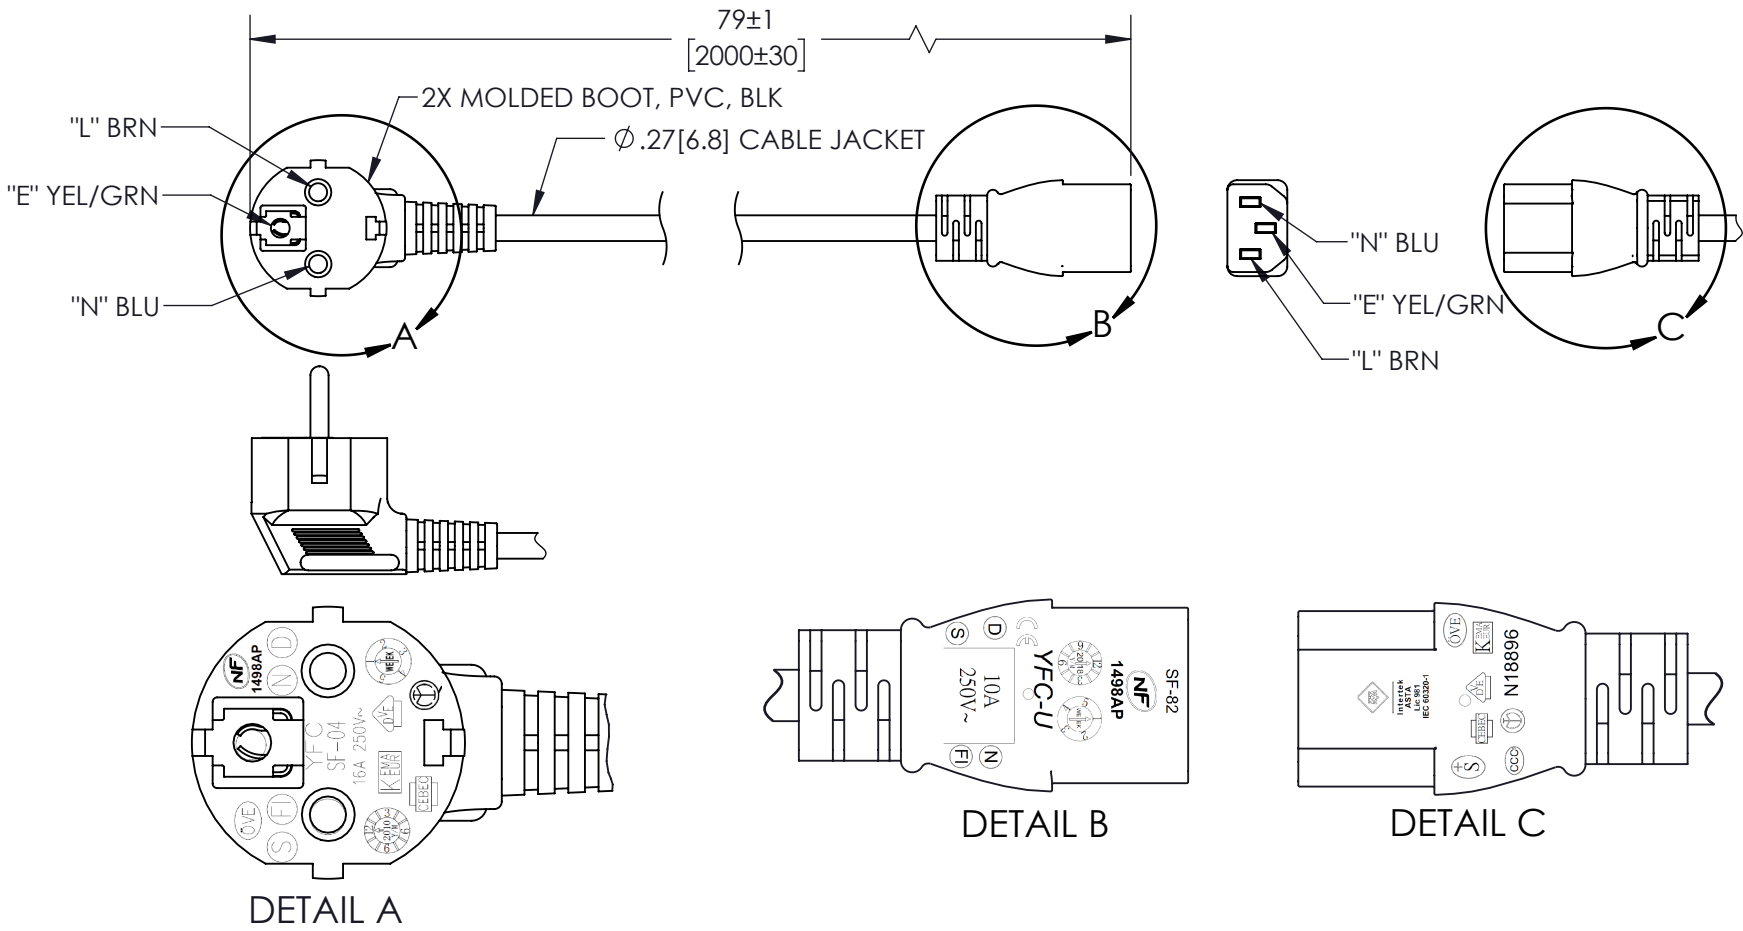

D
C
B
A

- NOTES:
- VOLTAGE RATING:
DIELECTRIC VOLTAGE WITHSTAND TEST: 2000V/1 SECOND
CONDUCTOR RESISTANCE: ≤26.0 Ω/1000 METERS
VOLTAGE RATING: AC 300/500V
 - CABLE MARKING:
+ + + + KEMA-KEUR NF-USE 1345 IEMMEQU H05VV-F 3G 0.75MM² V-75
300/500V ORDINARY DUTY NSW17436 YFC BON-EAGLE.
 - OPTIONAL LABELS MAY INCLUDE UL, CURRENT AND/OR WARNING.
 - CABLE ASSEMBLIES SHALL BE INDIVIDUALLY PACKAGED.
 - ALL DIMENSIONS SHOWN ARE FOR REFERENCE ONLY.

UNLESS OTHERWISE SPECIFIED, DIMENSIONS ARE IN INCHES [mm]	APPROVALS	DATE	 an INFINITI® brand 50 High Street, West Mill, North Andover, MA 01845 USA. Phone: 1.800.341.5266 1.978.682.6936
	DRAWN BY AKRESOWSK	04/20/2022	
OVERALL CABLE LENGTH TOLERANCE:	CHECKED BY DGUST	04/20/2022	CATEGORY
≤12 [305] = +1 [25] / -0 >12 [305] ≤60 [1524] = +2 [51] / -0 >60 [1524] ≤120 [3048] = +4 [102] / -0 >120 [3048] ≤300 [7620] = +6 [152] / -0 >300 [7620] = +5% / -0	APPROVED BY GUTTADAURO	04/20/2022	POWER PRODUCTS
ALL OTHER DIMENSIONAL TOLERANCES:	CONFIGURATION DETAILS OF UNDIMENSIONED FEATURES MAY VARY		PRODUCT DESCRIPTION
.X = ± .2 [5] FRACTIONS ± 1/32 .XX = ± .02 [.5] ANGLES ± 1° .XXX = ± .005 [.13]	COLOR VARIATIONS MAY OCCUR	SIZE A	CABLE ASSY, INTL PWR, TYPE F RT-ANG TO C13, 10A, 2M
THIRD-ANGLE PROJECTION		CAGE CODE 43321	ITEM NO. IPCFDC13-10A-2M
		SCALE: NONE	CAD FILE: IPCFDC13-10A-2M.SLDDRW
			SHEET 1 OF 1