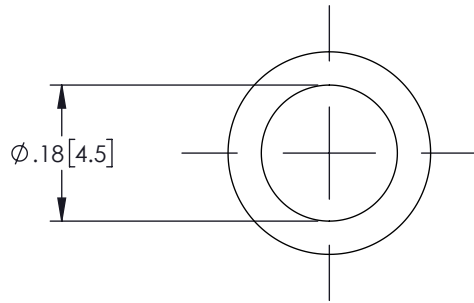

NOTES:

- ALL DIMENSIONS ARE FOR REFERENCE ONLY.

UNLESS OTHERWISE SPECIFIED, DIMENSIONS ARE IN INCHES [mm]	APPROVALS	DATE	 50 High Street, West Mill, North Andover, MA 01845 USA. Phone: 1.800.341.5266 1.978.682.6936	
	DRAWN BY DZINN	02/18/2022		
OVERALL CABLE LENGTH TOLERANCE: ≤12 [305] = +1 [25] / -0 >12 [305] ≤60 [1524] = +2 [51] / -0 >60 [1524] ≤120 [3048] = +4 [102] / -0 >120 [3048] ≤300 [7620] = +6 [152] / -0 >300 [7620] = +5% / -0	CHECKED BY VCHAN	02/28/2022	CATEGORY RACK ACCESSORIES	
ALL OTHER DIMENSIONAL TOLERANCES: .X = ± .2 [5] FRACTIONS ± 1/32 .XX = ± .02 [.5] ANGLES ± 1° .XXX = ± .005 [.13]	APPROVED BY WDIBELLA	02/28/2022		PRODUCT DESCRIPTION WHITE RUBBER END CAPS - 50 PACK
THIRD-ANGLE PROJECTION 	CONFIGURATION DETAILS OF UNDIMENSIONED FEATURES MAY VARY	COLOR VARIATIONS MAY OCCUR	SCALE: NONE CAD FILE: LC-CAP-PT.SLDDRW SHEET 1 OF 1	
	SIZE A	CAGE CODE 43321	ITEM NO. LC-CAP-PT	REV. A