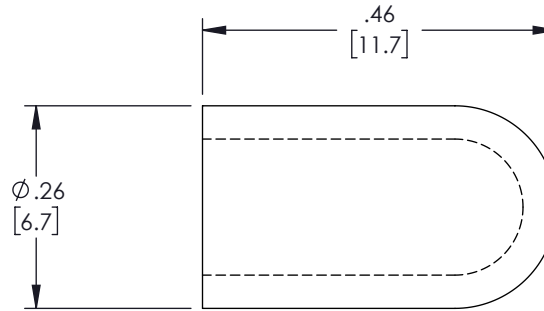

NOTES:

- ALL DIMENSIONS ARE FOR REFERENCE ONLY.

UNLESS OTHERWISE SPECIFIED, DIMENSIONS ARE IN INCHES [mm]	APPROVALS	DATE	 50 High Street, West Mill, North Andover, MA 01845 USA. Phone: 1.800.341.5266 1.978.682.6936	
	DRAWN BY DZINN	02/18/2022		
OVERALL CABLE LENGTH TOLERANCE: ≤12 [305] = +1 [25] / -0 >12 [305] ≤60 [1524] = +2 [51] / -0 >60 [1524] ≤120 [3048] = +4 [102] / -0 >120 [3048] ≤300 [7620] = +6 [152] / -0 >300 [7620] = +5% / -0	CHECKED BY VCHAN	02/28/2022	CATEGORY RACK ACCESSORIES	
ALL OTHER DIMENSIONAL TOLERANCES: .X = ± .2 [5] FRACTIONS ± 1/32 .XX = ± .02 [.5] ANGLES ± 1° .XXX = ± .005 [.13]	APPROVED BY WDIBELLA	02/28/2022		PRODUCT DESCRIPTION WHITE RUBBER END CAPS - 50 PACK
THIRD-ANGLE PROJECTION 	CONFIGURATION DETAILS OF UNDIMENSIONED FEATURES MAY VARY	COLOR VARIATIONS MAY OCCUR	SCALE: NONE CAD FILE: LC-CAP-PT.SLDDRW SHEET 1 OF 1	
	SIZE A	CAGE CODE 43321	ITEM NO. LC-CAP-PT	REV. A