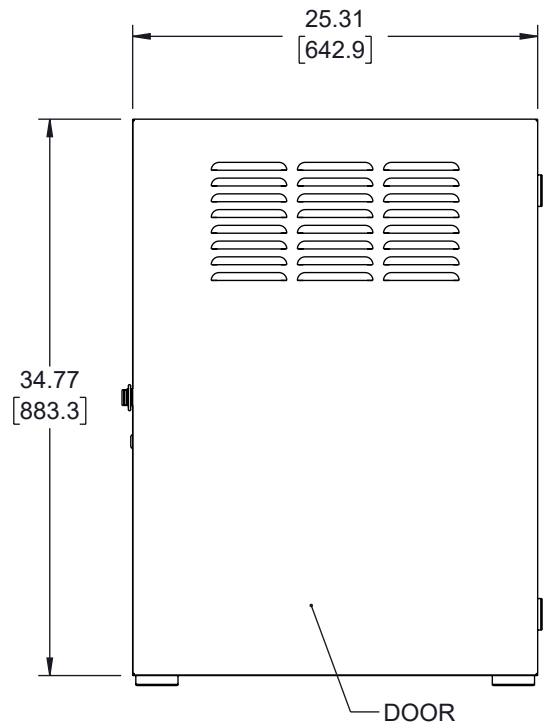

6 5 4 3 2 1

REVISION					
ZONE	REV	DESCRIPTION	DATE	CHANGED BY	APPROVED
	A	INITIAL RELEASE	02/23/2024	HBAKKE	THOUGHTON

F
E
D
C
B
A

UNLESS OTHERWISE SPECIFIED
LEADING DIMENSIONS ARE INCHES
DIMENSIONS IN [] ARE MILLIMETERS

TOLERANCES:
 X = ±.2 [5] FRACTIONS ± 1/32
 .XX = ±.02 [0.5] ANGLES ± 1°
 .XXX = ±.005 [0.13]

CABLE LENGTH TOLERANCES:
 ≤12 [305] = +1 [25] / -0
 >12 [305] ≤ 60 [1524] = +2 [51] / -0
 >60 [1524] ≤ 120 [3048] = +4 [102] / -0
 >120 [3048] ≤ 300 [7620] = +6 [152] / -0
 >300 [7620] = +5% / -0

INTERPRET ALL DIMENSIONS AND TOLERANCES PER ASME Y14.5

SCALE	SHEET
NONE	1 OF 2

DESCRIPTION			
3U VERTICAL WALL MOUNT, 700MM (28 IN), WHITE			
SIZE	CAGE CODE	DRAWN BY	ITEM NO.
A	43321	HBAKKE	LC-F3U700-WT
			REV
			A