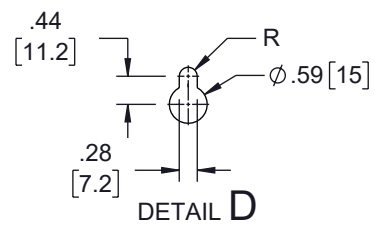

6 5 4 3 2 1

REVISION					
ZONE	REV	DESCRIPTION	DATE	CHANGED BY	APPROVED
	A	INITIAL RELEASE	02/23/2024	HBAKKE	THOUGHTON

F
E
D
C
B
A

UNLESS OTHERWISE SPECIFIED
LEADING DIMENSIONS ARE INCHES
DIMENSIONS IN [] ARE MILLIMETERS

TOLERANCES:
 X = ±.2 [5] FRACTIONS ± 1/32
 .XX = ±.02 [0.5] ANGLES ± 1°
 .XXX = ±.005 [0.13]

CABLE LENGTH TOLERANCES:
 ≤12 [305] = +1 [25] / -0
 >12 [305] ≤ 60 [1524] = +2 [51] / -0
 >60 [1524] ≤ 120 [3048] = +4 [102] / -0
 >120 [3048] ≤ 300 [7620] = +6 [152] / -0
 >300 [7620] = +5% / -0

INTERPRET ALL DIMENSIONS AND TOLERANCES PER ASME Y14.5

SCALE	SHEET
NONE	1 OF 2

DESCRIPTION			
3U VERTICAL WALL MOUNT, 700MM (28 IN), WHITE			
SIZE	CAGE CODE	DRAWN BY	ITEM NO.
A	43321	HBAKKE	LC-F3U700-WT
			REV
			A