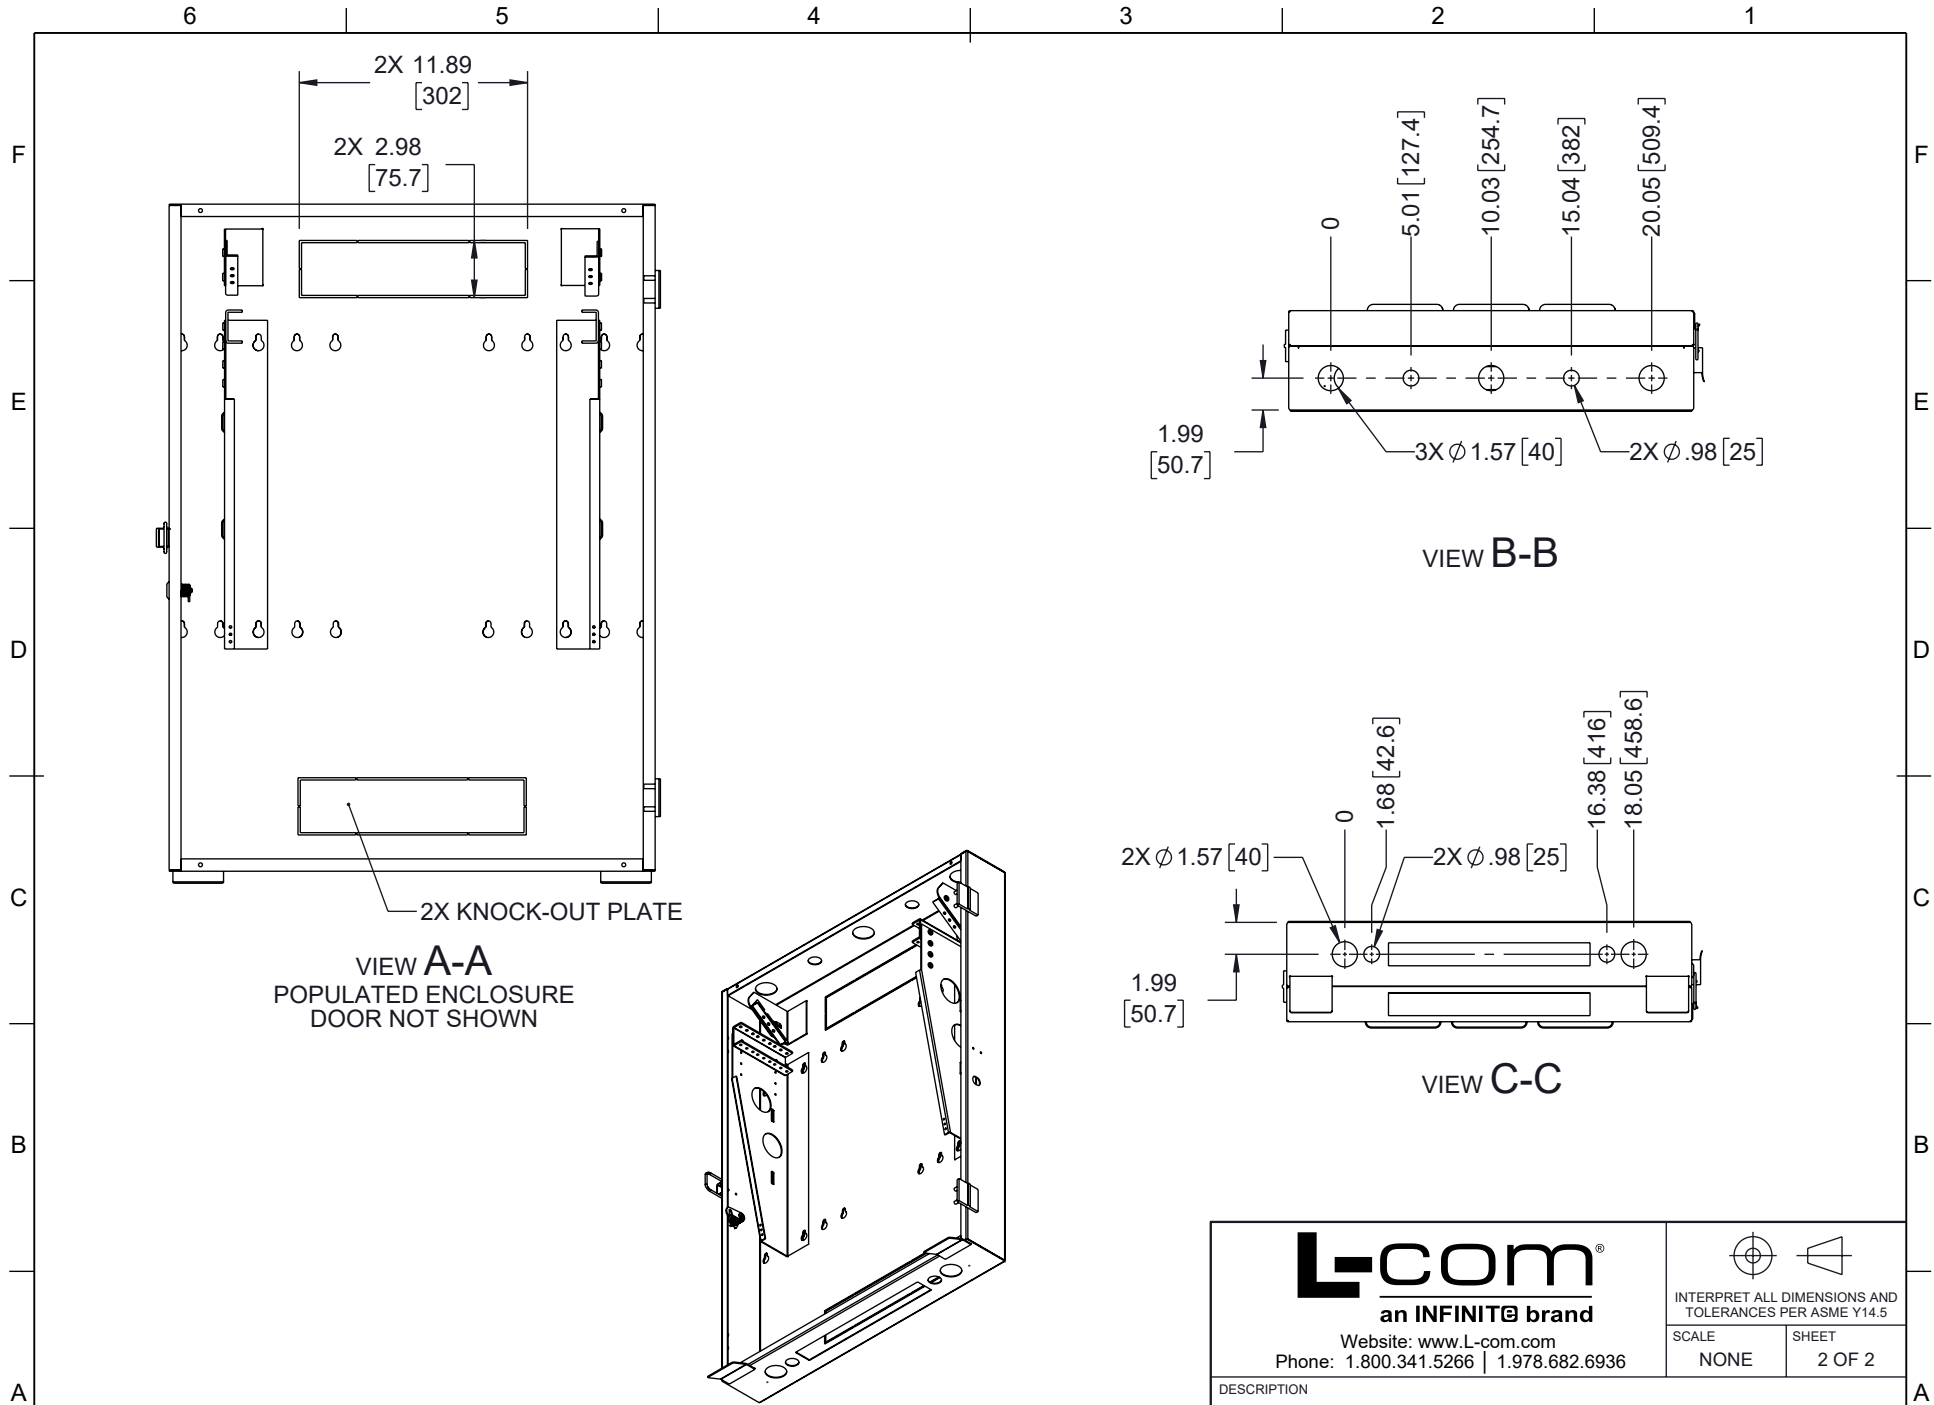

VIEW A-A
POPULATED ENCLOSURE
DOOR NOT SHOWN

VIEW B-B

VIEW C-C

2X KNOCK-OUT PLATE