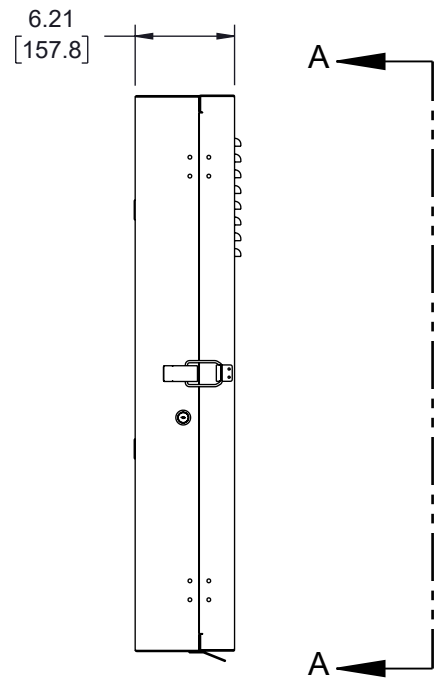

6 5 4 3 2 1

REVISION					
ZONE	REV	DESCRIPTION	DATE	CHANGED BY	APPROVED
	A	INITIAL RELEASE	02/23/2024	HBAKKE	THOUGHTON

F
E
D
C
B
A

UNLESS OTHERWISE SPECIFIED
LEADING DIMENSIONS ARE INCHES
DIMENSIONS IN [] ARE MILLIMETERS

TOLERANCES:
 X = ±.2 [5] FRACTIONS ± 1/32
 .XX = ±.02 [0.5] ANGLES ± 1°
 .XXX = ±.005 [0.13]

CABLE LENGTH TOLERANCES:
 ≤12 [305] = +1 [25] / -0
 >12 [305] ≤ 60 [1524] = +2 [51] / -0
 >60 [1524] ≤ 120 [3048] = +4 [102] / -0
 >120 [3048] ≤ 300 [7620] = +6 [152] / -0
 >300 [7620] = +5% / -0

INTERPRET ALL DIMENSIONS AND TOLERANCES PER ASME Y14.5

SCALE	SHEET
NONE	1 OF 2

DESCRIPTION			
3U VERTICAL WALL MOUNT, 700MM (28 IN), WHITE			
SIZE	CAGE CODE	DRAWN BY	ITEM NO.
A	43321	HBAKKE	LC-F3U700-WT
			REV
			A

ALL DIMENSIONS ARE FOR REFERENCE ONLY AND SUBJECT TO CHANGE WITHOUT NOTICE UN-DIMENSIONED/NON-CRITICAL FEATURES MAY VARY IN SIZE AND LOCATION COLORS MAY VARY

 an INFINITE® brand Website: www.L-com.com Phone: 1.800.341.5266 1.978.682.6936		 INTERPRET ALL DIMENSIONS AND TOLERANCES PER ASME Y14.5	
		SCALE NONE	SHEET 2 OF 2
DESCRIPTION 3U VERTICAL WALL MOUNT, 700MM (28 IN), WHITE			
SIZE A	CAGE CODE 43321	DRAWN BY HBAKKE	ITEM NO. LC-F3U700-WT
			REV A