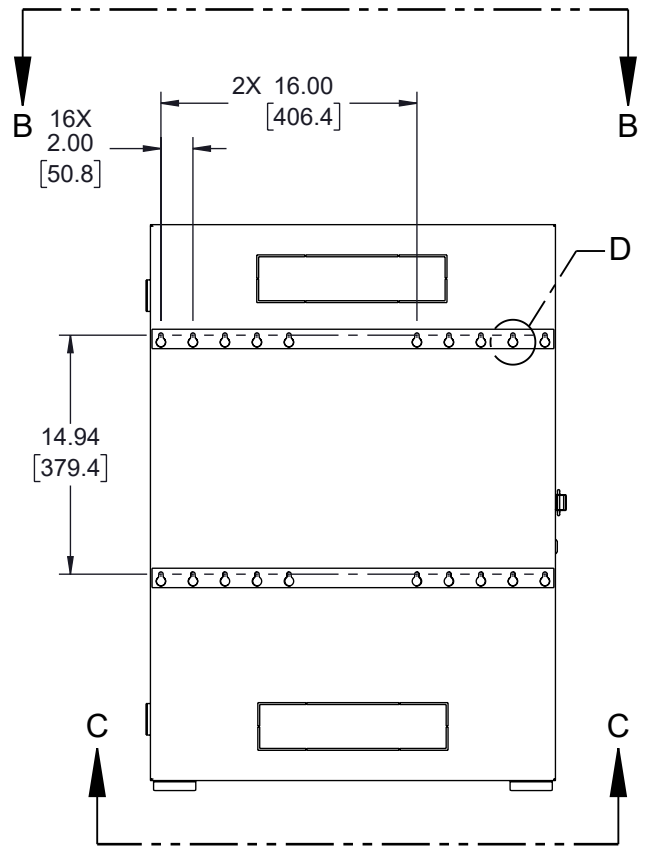

6 5 4 3 2 1

REVISION					
ZONE	REV	DESCRIPTION	DATE	CHANGED BY	APPROVED
	A	INITIAL RELEASE	02/23/2024	HBAKKE	THOUGHTON

F
E
D
C
B
A

UNLESS OTHERWISE SPECIFIED
LEADING DIMENSIONS ARE INCHES
DIMENSIONS IN [] ARE MILLIMETERS

TOLERANCES:
 X = ±.2 [5] FRACTIONS ± 1/32
 .XX = ±.02 [0.5] ANGLES ± 1°
 .XXX = ±.005 [0.13]

CABLE LENGTH TOLERANCES:
 ≤12 [305] = +1 [25] / -0
 >12 [305] ≤ 60 [1524] = +2 [51] / -0
 >60 [1524] ≤ 120 [3048] = +4 [102] / -0
 >120 [3048] ≤ 300 [7620] = +6 [152] / -0
 >300 [7620] = +5% / -0

INTERPRET ALL DIMENSIONS AND TOLERANCES PER ASME Y14.5

SCALE	SHEET
NONE	1 OF 2

DESCRIPTION			
3U VERTICAL WALL MOUNT, 700MM (28 IN), WHITE			
SIZE	CAGE CODE	DRAWN BY	ITEM NO.
A	43321	HBAKKE	LC-F3U700-WT
			REV
			A

ALL DIMENSIONS ARE FOR REFERENCE ONLY AND SUBJECT TO CHANGE WITHOUT NOTICE UN-DIMENSIONED/NON-CRITICAL FEATURES MAY VARY IN SIZE AND LOCATION COLORS MAY VARY

 an INFINITE® brand Website: www.L-com.com Phone: 1.800.341.5266 1.978.682.6936		 INTERPRET ALL DIMENSIONS AND TOLERANCES PER ASME Y14.5	
		SCALE NONE	SHEET 2 OF 2
DESCRIPTION 3U VERTICAL WALL MOUNT, 700MM (28 IN), WHITE			
SIZE A	CAGE CODE 43321	DRAWN BY HBAKKE	ITEM NO. LC-F3U700-WT
			REV A