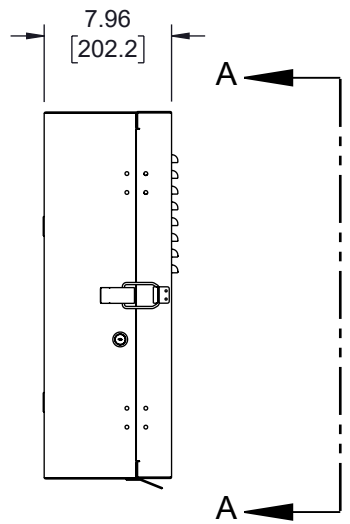

6 5 4 3 2 1

REVISION					
ZONE	REV	DESCRIPTION	DATE	CHANGED BY	APPROVED
	A	INITIAL RELEASE	02/23/2024	HBAKKE	THOUGHTON

F
E
D
C
B
A

F
E
D
C
B
A

UNLESS OTHERWISE SPECIFIED
LEADING DIMENSIONS ARE INCHES
DIMENSIONS IN [] ARE MILLIMETERS

TOLERANCES:

X = ±.2 [5]	FRACTIONS
XX = ±.02 [0.5]	± 1/32
.XXX = ±.005 [0.13]	ANGLES ± 1°

CABLE LENGTH TOLERANCES:

≤12 [305]	= +1 [25] / -0
>12 [305] ≤ 60 [1524]	= +2 [51] / -0
>60 [1524] ≤ 120 [3048]	= +4 [102] / -0
>120 [3048] ≤ 300 [7620]	= +6 [152] / -0
>300 [7620]	= +5% / -0

INTERPRET ALL DIMENSIONS AND TOLERANCES PER ASME Y14.5	
SCALE	SHEET
NONE	1 OF 2

DESCRIPTION			
4U VERTICAL WALL MOUNT, 400MM (16 IN), WHITE			
SIZE	CAGE CODE	DRAWN BY	ITEM NO.
A	43321	HBAKKE	LC-F4U400-WT
			REV
			A

ALL DIMENSIONS ARE FOR REFERENCE ONLY AND SUBJECT TO CHANGE WITHOUT NOTICE UN-DIMENSIONED/NON-CRITICAL FEATURES MAY VARY IN SIZE AND LOCATION COLORS MAY VARY

 an INFINITE® brand Website: www.L-com.com Phone: 1.800.341.5266 1.978.682.6936		INTERPRET ALL DIMENSIONS AND TOLERANCES PER ASME Y14.5 SCALE: NONE SHEET: 2 OF 2		
		DESCRIPTION 4U VERTICAL WALL MOUNT, 400MM (16 IN), WHITE		
SIZE A	CAGE CODE 43321	DRAWN BY HBAKKE	ITEM NO. LC-F4U400-WT	REV A