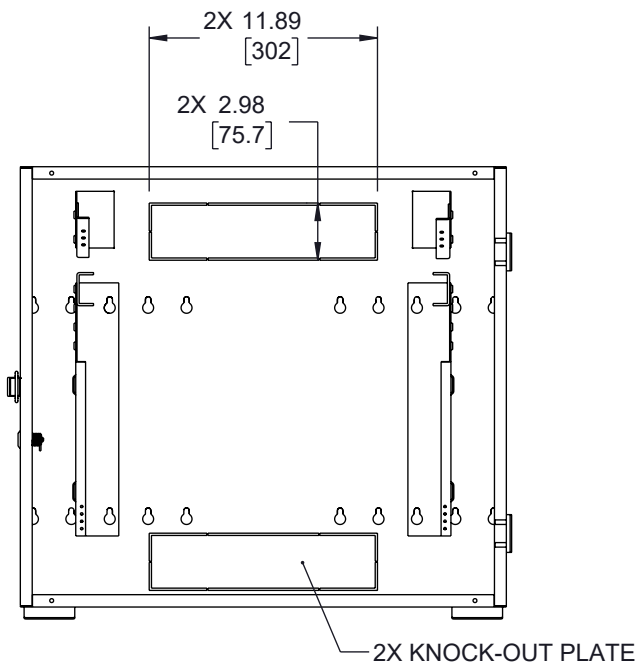

6 5 4 3 2 1

F
E
D
C
B
A

F
E
D
C
B
A

VIEW A-A
POPULATED ENCLOSURE
DOOR NOT SHOWN