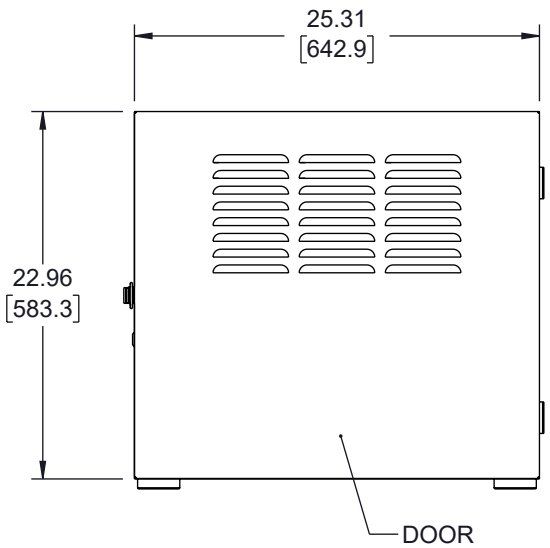

6 5 4 3 2 1

REVISION					
ZONE	REV	DESCRIPTION	DATE	CHANGED BY	APPROVED
	A	INITIAL RELEASE	02/23/2024	HBAKKE	THOUGHTON

F
E
D
C
B
A

F
E
D
C
B
A

UNLESS OTHERWISE SPECIFIED
LEADING DIMENSIONS ARE INCHES
DIMENSIONS IN [] ARE MILLIMETERS

TOLERANCES:

X = ±.2 [5]	FRACTIONS
XX = ±.02 [0.5]	± 1/32
.XXX = ±.005 [0.13]	ANGLES ± 1°

CABLE LENGTH TOLERANCES:

≤12 [305]	= +1 [25] / -0
>12 [305] ≤ 60 [1524]	= +2 [51] / -0
>60 [1524] ≤ 120 [3048]	= +4 [102] / -0
>120 [3048] ≤ 300 [7620]	= +6 [152] / -0
>300 [7620]	= +5% / -0

INTERPRET ALL DIMENSIONS AND TOLERANCES PER ASME Y14.5	
SCALE	SHEET
NONE	1 OF 2

DESCRIPTION			
4U VERTICAL WALL MOUNT, 400MM (16 IN), WHITE			
SIZE	CAGE CODE	DRAWN BY	ITEM NO.
A	43321	HBAKKE	LC-F4U400-WT
			REV
			A