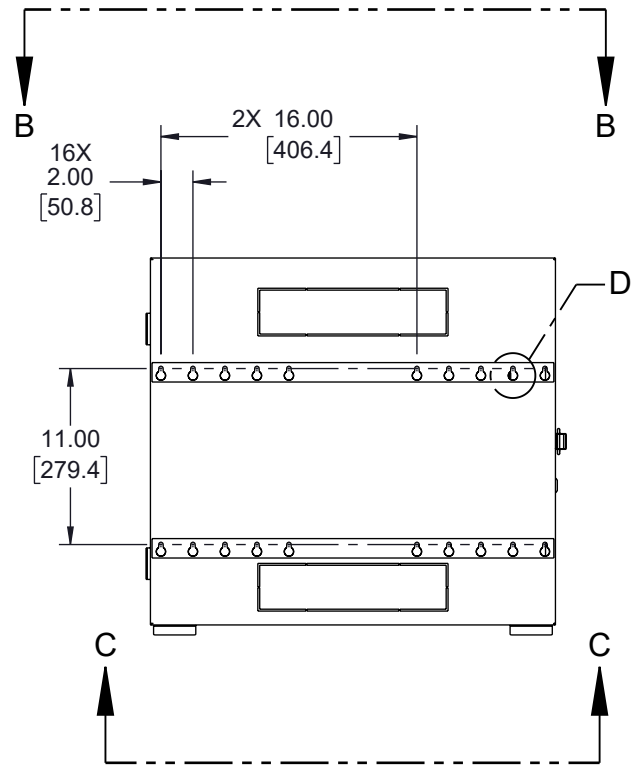

UNLESS OTHERWISE SPECIFIED
LEADING DIMENSIONS ARE INCHES
DIMENSIONS IN [ ] ARE MILLIMETERS

TOLERANCES:

X = ±.2 [5]	FRACTIONS
XX = ±.02 [0.5]	± 1/32
.XXX = ±.005 [0.13]	ANGLES ± 1°

CABLE LENGTH TOLERANCES:

≤12 [305]	= +1 [25] / -0
>12 [305] ≤ 60 [1524]	= +2 [51] / -0
>60 [1524] ≤ 120 [3048]	= +4 [102] / -0
>120 [3048] ≤ 300 [7620]	= +6 [152] / -0
>300 [7620]	= +5% / -0

ALL DIMENSIONS ARE FOR REFERENCE ONLY
AND SUBJECT TO CHANGE WITHOUT NOTICE
UN-DIMENSIONED/NON-CRITICAL FEATURES
MAY VARY IN SIZE AND LOCATION
COLORS MAY VARY

an INFINITE® brand
Website: www.L-com.com
Phone: 1.800.341.5266 | 1.978.682.6936

INTERPRET ALL DIMENSIONS AND TOLERANCES PER ASME Y14.5	
SCALE	SHEET
NONE	1 OF 2

DESCRIPTION			
4U VERTICAL WALL MOUNT, 400MM (16 IN), WHITE			
SIZE	CAGE CODE	DRAWN BY	ITEM NO.
A	43321	HBAKKE	LC-F4U400-WT
			REV
			A

THE INFORMATION CONTAINED IN THIS DRAWING IS THE SOLE PROPERTY OF INFINITE ELECTRONICS, INC. ANY REPRODUCTION IN PART OR WHOLE WITHOUT THE WRITTEN PERMISSION OF INFINITE ELECTRONICS, INC. IS PROHIBITED. THESE COMMODITIES, TECHNOLOGY OR SOFTWARE WERE EXPORTED FROM THE UNITED STATES IN ACCORDANCE WITH THE EXPORT ADMINISTRATION REGULATIONS. DIVERSION CONTRARY TO U.S. LAW PROHIBITED.