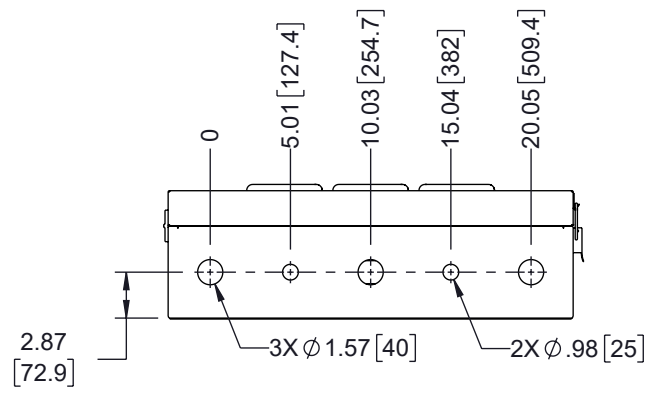

6 5 4 3 2 1

F
E
D
C
B
A

F
E
D
C
B
A

VIEW B-B

THE INFORMATION CONTAINED IN THIS DRAWING IS THE SOLE PROPERTY OF INFINITE ELECTRONICS, INC. ANY REPRODUCTION IN PART OR WHOLE WITHOUT THE WRITTEN PERMISSION OF INFINITE ELECTRONICS, INC. IS PROHIBITED. THESE COMMODITIES, TECHNOLOGY OR SOFTWARE WERE EXPORTED FROM THE UNITED STATES IN ACCORDANCE WITH THE EXPORT ADMINISTRATION REGULATIONS. DIVERSION CONTRARY TO U.S. LAW PROHIBITED.

ALL DIMENSIONS ARE FOR REFERENCE ONLY AND SUBJECT TO CHANGE WITHOUT NOTICE UN-DIMENSIONED/NON-CRITICAL FEATURES MAY VARY IN SIZE AND LOCATION COLORS MAY VARY

  an INFINITE® brand Website: www.L-com.com Phone: 1.800.341.5266 | 1.978.682.6936		INTERPRET ALL DIMENSIONS AND TOLERANCES PER ASME Y14.5 SCALE: NONE SHEET: 2 OF 2		
		DESCRIPTION 4U VERTICAL WALL MOUNT, 400MM (16 IN), WHITE		
SIZE A	CAGE CODE 43321	DRAWN BY HBAKKE	ITEM NO. LC-F4U400-WT	REV A

LC DS SHT 2 Rev-D4 Asize 6 5 4 3 2 1