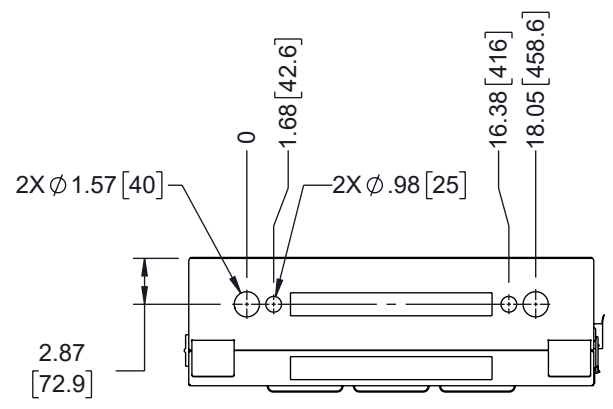

6 5 4 3 2 1

F
E
D
C
B
A

F
E
D
C
B
A

VIEW A-A
POPULATED ENCLOSURE
DOOR NOT SHOWN

VIEW B-B

VIEW C-C

THE INFORMATION CONTAINED IN THIS DRAWING IS THE SOLE PROPERTY OF INFINITE ELECTRONICS, INC. ANY REPRODUCTION IN PART OR WHOLE WITHOUT THE WRITTEN PERMISSION OF INFINITE ELECTRONICS, INC. IS PROHIBITED. THESE COMMODITIES, TECHNOLOGY OR SOFTWARE WERE EXPORTED FROM THE UNITED STATES IN ACCORDANCE WITH THE EXPORT ADMINISTRATION REGULATIONS. DIVERSION CONTRARY TO U.S. LAW PROHIBITED.

ALL DIMENSIONS ARE FOR REFERENCE ONLY AND SUBJECT TO CHANGE WITHOUT NOTICE UN-DIMENSIONED/NON-CRITICAL FEATURES MAY VARY IN SIZE AND LOCATION COLORS MAY VARY

 an INFINITE® brand Website: www.L-com.com Phone: 1.800.341.5266 1.978.682.6936		INTERPRET ALL DIMENSIONS AND TOLERANCES PER ASME Y14.5 SCALE: NONE SHEET: 2 OF 2		
		DESCRIPTION 4U VERTICAL WALL MOUNT, 400MM (16 IN), WHITE		
SIZE A	CAGE CODE 43321	DRAWN BY HBAKKE	ITEM NO. LC-F4U400-WT	REV A