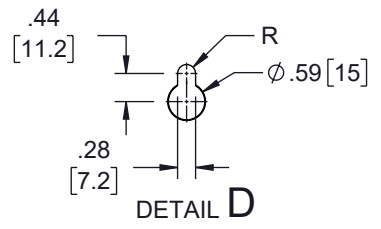

6 5 4 3 2 1

REVISION					
ZONE	REV	DESCRIPTION	DATE	CHANGED BY	APPROVED
	A	INITIAL RELEASE	02/23/2024	HBAKKE	THOUGHTON

F
E
D
C
B
A

F
E
D
C
B
A

UNLESS OTHERWISE SPECIFIED
LEADING DIMENSIONS ARE INCHES
DIMENSIONS IN [] ARE MILLIMETERS

TOLERANCES:

X = ±.2 [5]	FRACTIONS
XX = ±.02 [0.5]	± 1/32
.XXX = ±.005 [0.13]	ANGLES ± 1°

CABLE LENGTH TOLERANCES:

≤12 [305]	= +1 [25] / -0
>12 [305] ≤ 60 [1524]	= +2 [51] / -0
>60 [1524] ≤ 120 [3048]	= +4 [102] / -0
>120 [3048] ≤ 300 [7620]	= +6 [152] / -0
>300 [7620]	= +5% / -0

INTERPRET ALL DIMENSIONS AND TOLERANCES PER ASME Y14.5	
SCALE	SHEET
NONE	1 OF 2

DESCRIPTION			
4U VERTICAL WALL MOUNT, 400MM (16 IN), WHITE			
SIZE	CAGE CODE	DRAWN BY	ITEM NO.
A	43321	HBAKKE	LC-F4U400-WT
			REV
			A