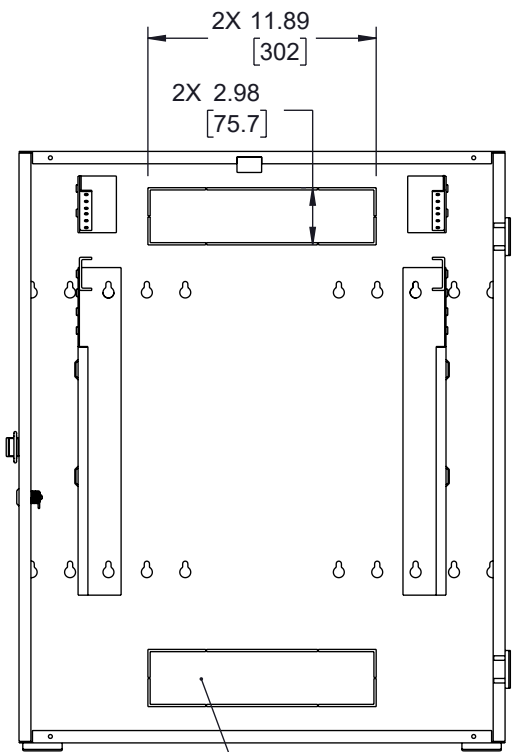

INTERPRET ALL DIMENSIONS AND
TOLERANCES PER ASME Y14.5

SCALE NONE | SHEET 1 OF 2

DESCRIPTION
6U VERTICAL WALL MOUNT, 600MM (24 IN), WHITE

THE INFORMATION CONTAINED IN THIS DRAWING IS THE SOLE PROPERTY OF INFINITE ELECTRONICS, INC. ANY REPRODUCTION IN PART OR WHOLE WITHOUT THE WRITTEN PERMISSION OF INFINITE ELECTRONICS, INC. IS PROHIBITED. THESE COMMODITIES, TECHNOLOGY OR SOFTWARE WERE EXPORTED FROM THE UNITED STATES IN ACCORDANCE WITH THE EXPORT ADMINISTRATION REGULATIONS. DIVERSION CONTRARY TO U.S. LAW PROHIBITED.

SIZE	CAGE CODE	DRAWN BY	ITEM NO.	REV
A	43321	HBAKKE	LC-F6U600-WT	A

6

5

4

3

2

1

6 5 4 3 2 1

VIEW A-A
POPULATED ENCLOSURE
DOOR NOT SHOWN

2X KNOCK-OUT PLATE

VIEW B-B

VIEW C-C

THE INFORMATION CONTAINED IN THIS DRAWING IS THE SOLE PROPERTY OF INFINITE ELECTRONICS, INC. ANY REPRODUCTION IN PART OR WHOLE WITHOUT THE WRITTEN PERMISSION OF INFINITE ELECTRONICS, INC. IS PROHIBITED. THESE COMMODITIES, TECHNOLOGY OR SOFTWARE WERE EXPORTED FROM THE UNITED STATES IN ACCORDANCE WITH THE EXPORT ADMINISTRATION REGULATIONS. DIVERSION CONTRARY TO U.S. LAW PROHIBITED.

ALL DIMENSIONS ARE FOR REFERENCE ONLY AND SUBJECT TO CHANGE WITHOUT NOTICE UN-DIMENSIONED/NON-CRITICAL FEATURES MAY VARY IN SIZE AND LOCATION COLORS MAY VARY

 an INFINITE® brand Website: www.L-com.com Phone: 1.800.341.5266 1.978.682.6936		INTERPRET ALL DIMENSIONS AND TOLERANCES PER ASME Y14.5	
		SCALE NONE	SHEET 2 OF 2
DESCRIPTION 6U VERTICAL WALL MOUNT, 600MM (24 IN), WHITE			
SIZE A	CAGE CODE 43321	DRAWN BY HBAKKE	ITEM NO. LC-F6U600-WT
			REV A