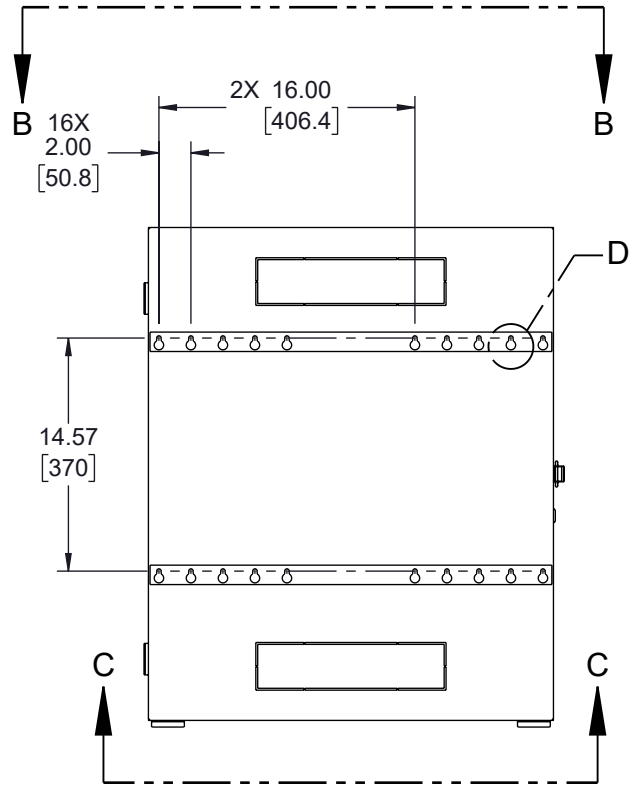

6

5

4

3

2

1

REVISION

ZONE	REV	DESCRIPTION	DATE	CHANGED BY	APPROVED
	A	INITIAL RELEASE	02/23/2024	HBAKKE	THOUGHTON

UNLESS OTHERWISE SPECIFIED
LEADING DIMENSIONS ARE INCHES
DIMENSIONS IN [ ] ARE MILLIMETERS

TOLERANCES:
X = ±.2 [5] | FRACTIONS ± 1/32
.XX = ±.02 [0.5] | ANGLES ± 1°
.XXX = ±.005 [0.13]

Website: www.L-com.com
Phone: 1.800.341.5266 | 1.978.682.6936

INTERPRET ALL DIMENSIONS AND
TOLERANCES PER ASME Y14.5

SCALE NONE | SHEET 1 OF 2

DESCRIPTION
6U VERTICAL WALL MOUNT, 600MM (24 IN), WHITE

THE INFORMATION CONTAINED IN THIS DRAWING IS THE SOLE PROPERTY OF INFINITE ELECTRONICS, INC. ANY REPRODUCTION IN PART OR WHOLE WITHOUT THE WRITTEN PERMISSION OF INFINITE ELECTRONICS, INC. IS PROHIBITED. THESE COMMODITIES, TECHNOLOGY OR SOFTWARE WERE EXPORTED FROM THE UNITED STATES IN ACCORDANCE WITH THE EXPORT ADMINISTRATION REGULATIONS. DIVERSION CONTRARY TO U.S. LAW PROHIBITED.

SIZE	CAGE CODE	DRAWN BY	ITEM NO.	REV
A	43321	HBAKKE	LC-F6U600-WT	A

6

5

4

3

2

1