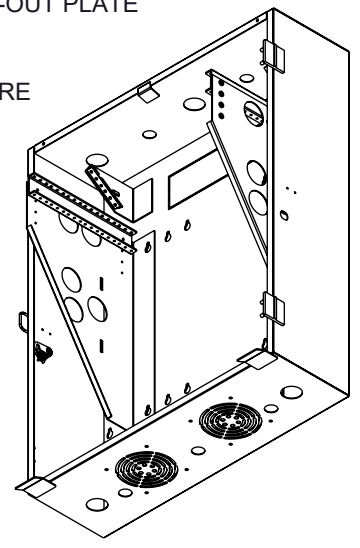

SIZE	CAGE CODE	DRAWN BY	ITEM NO.	REV
A	43321	HBAKKE	LC-F6U600-WT	A

6

5

4

3

2

1

6 5 4 3 2 1

VIEW A-A
POPULATED ENCLOSURE
DOOR NOT SHOWN

2X KNOCK-OUT PLATE

VIEW B-B

VIEW C-C

THE INFORMATION CONTAINED IN THIS DRAWING IS THE SOLE PROPERTY OF INFINITE ELECTRONICS, INC. ANY REPRODUCTION IN PART OR WHOLE WITHOUT THE WRITTEN PERMISSION OF INFINITE ELECTRONICS, INC. IS PROHIBITED. THESE COMMODITIES, TECHNOLOGY OR SOFTWARE WERE EXPORTED FROM THE UNITED STATES IN ACCORDANCE WITH THE EXPORT ADMINISTRATION REGULATIONS. DIVERSION CONTRARY TO U.S. LAW PROHIBITED.