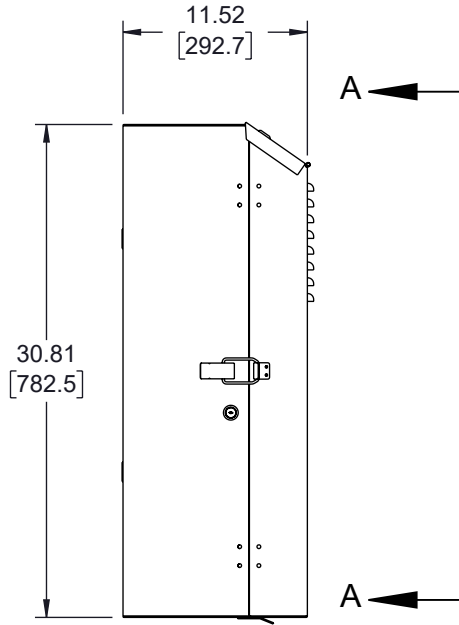

6

5

4

3

2

1

REVISION

ZONE	REV	DESCRIPTION	DATE	CHANGED BY	APPROVED
	A	INITIAL RELEASE	02/23/2024	HBAKKE	THOUGHTON

UNLESS OTHERWISE SPECIFIED
LEADING DIMENSIONS ARE INCHES
DIMENSIONS IN [ ] ARE MILLIMETERS

TOLERANCES:
X = ±.2 [5] | FRACTIONS ± 1/32
.XX = ±.02 [0.5] | ANGLES ± 1°
.XXX = ±.005 [0.13]

Website: www.L-com.com
Phone: 1.800.341.5266 | 1.978.682.6936

INTERPRET ALL DIMENSIONS AND
TOLERANCES PER ASME Y14.5

SCALE NONE | SHEET 1 OF 2

DESCRIPTION
6U VERTICAL WALL MOUNT, 600MM (24 IN), WHITE

THE INFORMATION CONTAINED IN THIS DRAWING IS THE SOLE PROPERTY OF INFINITE ELECTRONICS, INC. ANY REPRODUCTION IN PART OR WHOLE WITHOUT THE WRITTEN PERMISSION OF INFINITE ELECTRONICS, INC. IS PROHIBITED. THESE COMMODITIES, TECHNOLOGY OR SOFTWARE WERE EXPORTED FROM THE UNITED STATES IN ACCORDANCE WITH THE EXPORT ADMINISTRATION REGULATIONS. DIVERSION CONTRARY TO U.S. LAW PROHIBITED.

SIZE	CAGE CODE	DRAWN BY	ITEM NO.	REV
A	43321	HBAKKE	LC-F6U600-WT	A

6

5

4

3

2

1