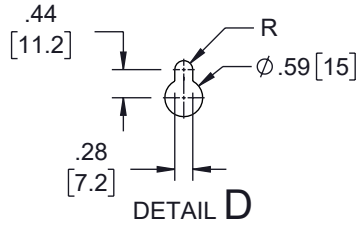

6

5

4

3

2

1

REVISION

ZONE	REV	DESCRIPTION	DATE	CHANGED BY	APPROVED
	A	INITIAL RELEASE	02/23/2024	HBAKKE	THOUGHTON

UNLESS OTHERWISE SPECIFIED
LEADING DIMENSIONS ARE INCHES
DIMENSIONS IN [ ] ARE MILLIMETERS

TOLERANCES:
X = ±.2 [5] | FRACTIONS ± 1/32
.XX = ±.02 [0.5] | ANGLES ± 1°
.XXX = ±.005 [0.13]