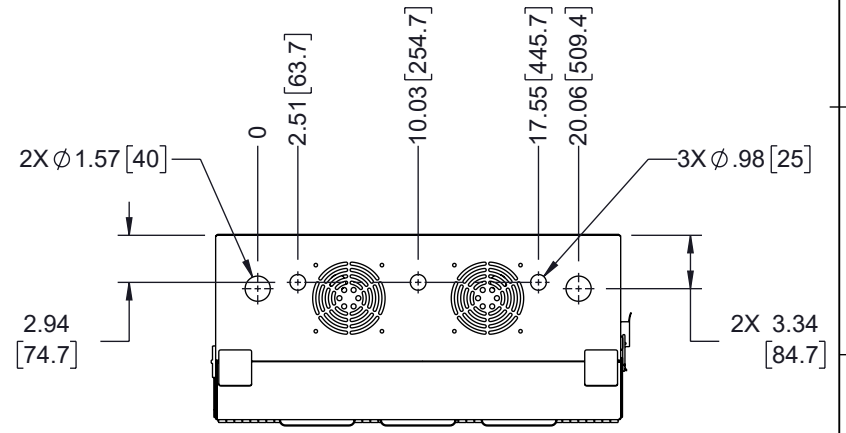

VIEW C-C

THE INFORMATION CONTAINED IN THIS DRAWING IS THE SOLE PROPERTY OF INFINITE ELECTRONICS, INC. ANY REPRODUCTION IN PART OR WHOLE WITHOUT THE WRITTEN PERMISSION OF INFINITE ELECTRONICS, INC. IS PROHIBITED. THESE COMMODITIES, TECHNOLOGY OR SOFTWARE WERE EXPORTED FROM THE UNITED STATES IN ACCORDANCE WITH THE EXPORT ADMINISTRATION REGULATIONS. DIVERSION CONTRARY TO U.S. LAW PROHIBITED.

ALL DIMENSIONS ARE FOR REFERENCE ONLY AND SUBJECT TO CHANGE WITHOUT NOTICE UN-DIMENSIONED/NON-CRITICAL FEATURES MAY VARY IN SIZE AND LOCATION COLORS MAY VARY

  an INFINITE® brand Website: www.L-com.com Phone: 1.800.341.5266 | 1.978.682.6936		INTERPRET ALL DIMENSIONS AND TOLERANCES PER ASME Y14.5	
		SCALE NONE	SHEET 2 OF 2
DESCRIPTION 6U VERTICAL WALL MOUNT, 600MM (24 IN), WHITE			
SIZE A	CAGE CODE 43321	DRAWN BY HBAKKE	ITEM NO. LC-F6U600-WT
			REV A

6 5 4 3 2 1