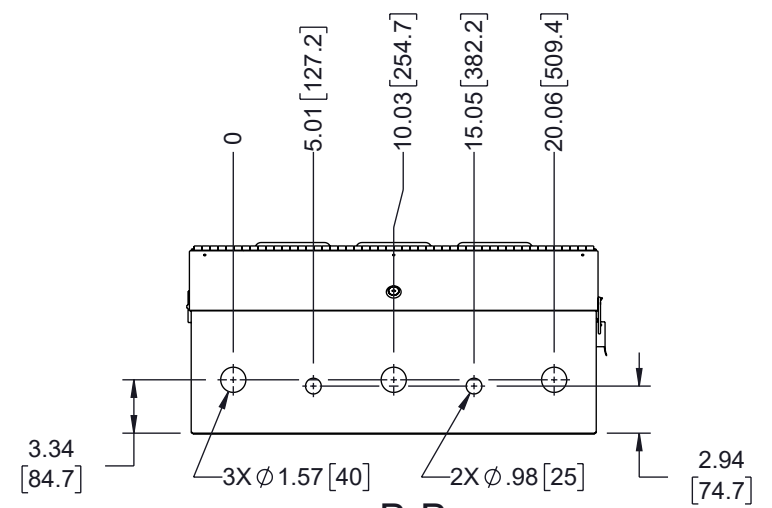

2X KNOCK-OUT PLATE

VIEW B-B