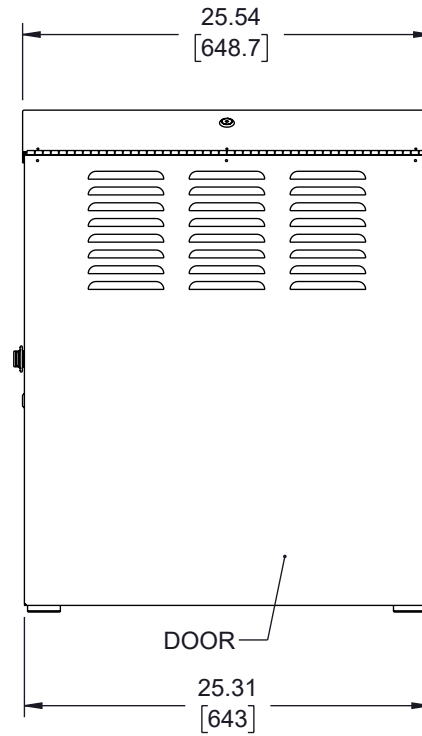

6

5

4

3

2

1

REVISION

ZONE	REV	DESCRIPTION	DATE	CHANGED BY	APPROVED
	A	INITIAL RELEASE	02/23/2024	HBAKKE	THOUGHTON

UNLESS OTHERWISE SPECIFIED
LEADING DIMENSIONS ARE INCHES
DIMENSIONS IN [ ] ARE MILLIMETERS

TOLERANCES:
X = ±.2 [5] | FRACTIONS ± 1/32
.XX = ±.02 [0.5] | ANGLES ± 1°
.XXX = ±.005 [0.13]

Website: www.L-com.com
Phone: 1.800.341.5266 | 1.978.682.6936

INTERPRET ALL DIMENSIONS AND
TOLERANCES PER ASME Y14.5

SCALE NONE | SHEET 1 OF 2

DESCRIPTION
6U VERTICAL WALL MOUNT, 600MM (24 IN), WHITE

THE INFORMATION CONTAINED IN THIS DRAWING IS THE SOLE PROPERTY OF INFINITE ELECTRONICS, INC. ANY REPRODUCTION IN PART OR WHOLE WITHOUT THE WRITTEN PERMISSION OF INFINITE ELECTRONICS, INC. IS PROHIBITED. THESE COMMODITIES, TECHNOLOGY OR SOFTWARE WERE EXPORTED FROM THE UNITED STATES IN ACCORDANCE WITH THE EXPORT ADMINISTRATION REGULATIONS. DIVERSION CONTRARY TO U.S. LAW PROHIBITED.

SIZE	CAGE CODE	DRAWN BY	ITEM NO.	REV
A	43321	HBAKKE	LC-F6U600-WT	A

6

5

4

3

2

1