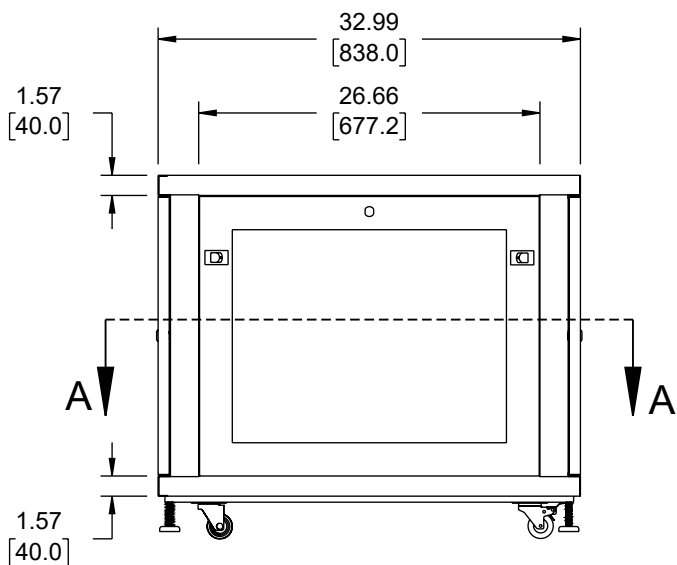

SECTION A-A

A

A

<p>UNLESS OTHERWISE SPECIFIED, DIMENSIONS ARE IN INCHES [mm]</p> <p>OVERALL CABLE LENGTH TOLERANCE: ≤12 [305] = +1 [25] / -0 >12 [305] ≤60 [1524] = +2 [51] / -0 >60 [1524] ≤120 [3048] = +4 [102] / -0 >120 [3048] ≤300 [7620] = +6 [152] / -0 >300 [7620] = +5% / -0</p> <p>ALL OTHER DIMENSIONAL TOLERANCES: .X = ± .2 [5] FRACTIONS ± 1/32 .XX = ± .02 [5] ANGLES ± 1° .XXX = ± .005 [1.3]</p> <p>THIRD-ANGLE PROJECTION</p>	<p>APPROVALS</p> <p>DRAWN BY HBAKKE</p> <p>CHECKED BY DMAY</p> <p>APPROVED BY JWASKE</p>	<p>DATE</p> <p>09/11/2023</p> <p>09/11/2023</p> <p>09/11/2023</p>	<p>L-com an INFINIT® brand</p> <p>50 High Street, West Mill, North Andover, MA 01845 USA. Phone: 1.800.341.5266 1.978.682.6936</p>	
	<p>CONFIGURATION DETAILS OF UNDIMENSIONED FEATURES MAY VARY</p>			<p>CATEGORY</p> <p>RACKS AND CABINETS</p>
	<p>COLOR VARIATIONS MAY OCCUR</p>		<p>PRODUCT DESCRIPTION</p> <p>12U MID DEPTH 33" (840mm) NETWORKING CABINET RAL9003 -SIGNAL WHITE</p>	<p>ITEM NO.</p> <p>LC-SMT6812-W</p>
	<p>SIZE</p> <p>A</p>		<p>CAGE CODE</p> <p>43321</p>	<p>REV.</p> <p>A</p>

SCALE: NONE | CAD FILE: LC-SMT6812-W_LC.SLDDRW | SHEET 1 OF 1