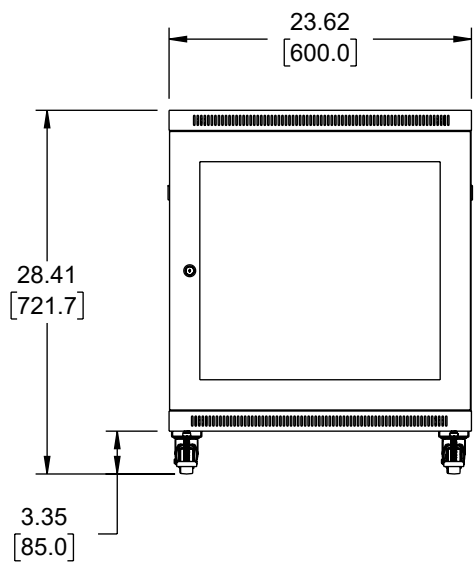

SECTION A-A

A

A

<p>UNLESS OTHERWISE SPECIFIED, DIMENSIONS ARE IN INCHES [mm]</p> <p>OVERALL CABLE LENGTH TOLERANCE: ≤12 [305] = +1 [25] / -0 >12 [305] ≤60 [1524] = +2 [51] / -0 >60 [1524] ≤120 [3048] = +4 [102] / -0 >120 [3048] ≤300 [7620] = +6 [152] / -0 >300 [7620] = +5% / -0</p> <p>ALL OTHER DIMENSIONAL TOLERANCES: .X = ± .2 [5] FRACTIONS ± 1/32 .XX = ± .02 [5] ANGLES ± 1° .XXX = ± .005 [1.3]</p> <p>THIRD-ANGLE PROJECTION</p>	<p>APPROVALS</p> <p>DRAWN BY HBAKKE</p> <p>CHECKED BY DMAY</p> <p>APPROVED BY JWASKE</p>	<p>DATE</p> <p>09/11/2023</p> <p>09/11/2023</p> <p>09/11/2023</p>	<p>L-com an INFINIT® brand</p> <p>50 High Street, West Mill, North Andover, MA 01845 USA. Phone: 1.800.341.5266 1.978.682.6936</p>	
	<p>CONFIGURATION DETAILS OF UNDIMENSIONED FEATURES MAY VARY</p>			<p>CATEGORY</p> <p>RACKS AND CABINETS</p>
	<p>COLOR VARIATIONS MAY OCCUR</p>		<p>PRODUCT DESCRIPTION</p> <p>12U MID DEPTH 33" (840mm) NETWORKING CABINET RAL9003 -SIGNAL WHITE</p>	<p>ITEM NO.</p> <p>LC-SMT6812-W</p>
	<p>SIZE</p> <p>A</p>		<p>CAGE CODE</p> <p>43321</p>	<p>REV.</p> <p>A</p>

SCALE: NONE | CAD FILE: LC-SMT6812-W_LC.SLDDRW | SHEET 1 OF 1