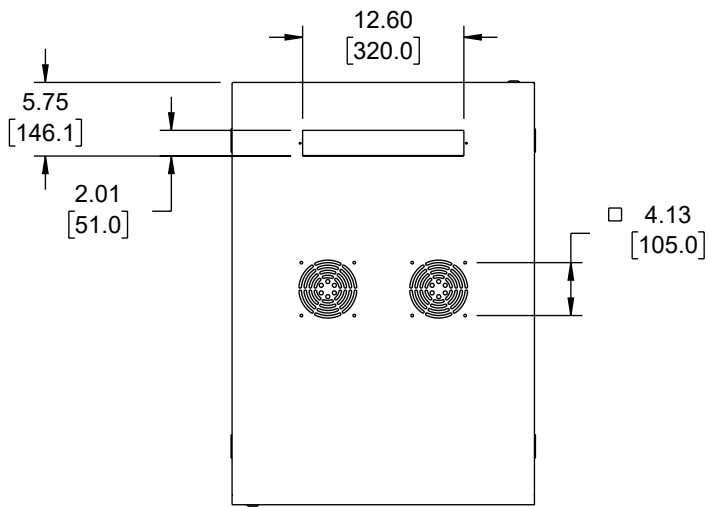

SECTION A-A

A

A

<p>UNLESS OTHERWISE SPECIFIED, DIMENSIONS ARE IN INCHES [mm]</p> <p>OVERALL CABLE LENGTH TOLERANCE: ≤12 [305] = +1 [25] / -0 >12 [305] ≤60 [1524] = +2 [51] / -0 >60 [1524] ≤120 [3048] = +4 [102] / -0 >120 [3048] ≤300 [7620] = +6 [152] / -0 >300 [7620] = +5% / -0</p> <p>ALL OTHER DIMENSIONAL TOLERANCES: .X = ± .2 [5] FRACTIONS ± 1/32 .XX = ± .02 [5] ANGLES ± 1° .XXX = ± .005 [1.3]</p> <p>THIRD-ANGLE PROJECTION</p>	<p>APPROVALS</p> <p>DRAWN BY HBAKKE</p> <p>CHECKED BY DMAY</p> <p>APPROVED BY JWASKE</p>	<p>DATE</p> <p>09/11/2023</p> <p>09/11/2023</p> <p>09/11/2023</p>	<p>L-com an INFINIT® brand</p> <p>50 High Street, West Mill, North Andover, MA 01845 USA. Phone: 1.800.341.5266 1.978.682.6936</p>	
	<p>CONFIGURATION DETAILS OF UNDIMENSIONED FEATURES MAY VARY</p>			<p>CATEGORY</p> <p>RACKS AND CABINETS</p>
	<p>COLOR VARIATIONS MAY OCCUR</p>		<p>PRODUCT DESCRIPTION</p> <p>12U MID DEPTH 33" (840mm) NETWORKING CABINET RAL9003 -SIGNAL WHITE</p>	<p>ITEM NO.</p> <p>LC-SMT6812-W</p>
	<p>SIZE</p> <p>A</p>		<p>CAGE CODE</p> <p>43321</p>	<p>REV.</p> <p>A</p>

SCALE: NONE | CAD FILE: LC-SMT6812-W_LC.SLDDRW | SHEET 1 OF 1