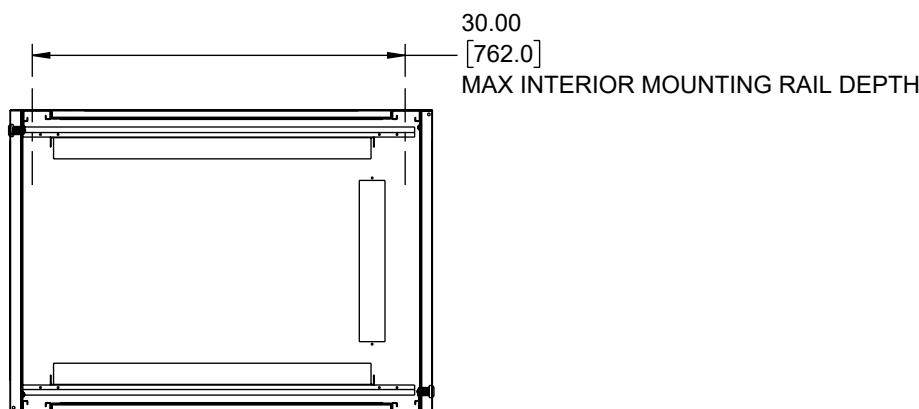

SECTION A-A

A

A

<p>UNLESS OTHERWISE SPECIFIED, DIMENSIONS ARE IN INCHES [mm]</p> <p>OVERALL CABLE LENGTH TOLERANCE: ≤12 [305] = +1 [25] / -0 >12 [305] ≤60 [1524] = +2 [51] / -0 >60 [1524] ≤120 [3048] = +4 [102] / -0 >120 [3048] ≤300 [7620] = +6 [152] / -0 >300 [7620] = +5% / -0</p> <p>ALL OTHER DIMENSIONAL TOLERANCES: .X = ± .2 [5] FRACTIONS ± 1/32 .XX = ± .02 [5] ANGLES ± 1° .XXX = ± .005 [1.3]</p> <p>THIRD-ANGLE PROJECTION</p>	<p>APPROVALS</p> <p>DRAWN BY HBAKKE</p> <p>CHECKED BY DMAY</p> <p>APPROVED BY JWASKE</p>	<p>DATE</p> <p>09/11/2023</p> <p>09/11/2023</p> <p>09/11/2023</p>	<p>L-com an INFINIT® brand</p> <p>50 High Street, West Mill, North Andover, MA 01845 USA. Phone: 1.800.341.5266 1.978.682.6936</p>	
	<p>CONFIGURATION DETAILS OF UNDIMENSIONED FEATURES MAY VARY</p>			<p>CATEGORY</p> <p>RACKS AND CABINETS</p>
	<p>COLOR VARIATIONS MAY OCCUR</p>		<p>PRODUCT DESCRIPTION</p> <p>12U MID DEPTH 33" (840mm) NETWORKING CABINET RAL9003 -SIGNAL WHITE</p>	<p>ITEM NO.</p> <p>LC-SMT6812-W</p>
	<p>SIZE</p> <p>A</p>		<p>CAGE CODE</p> <p>43321</p>	<p>REV.</p> <p>A</p>