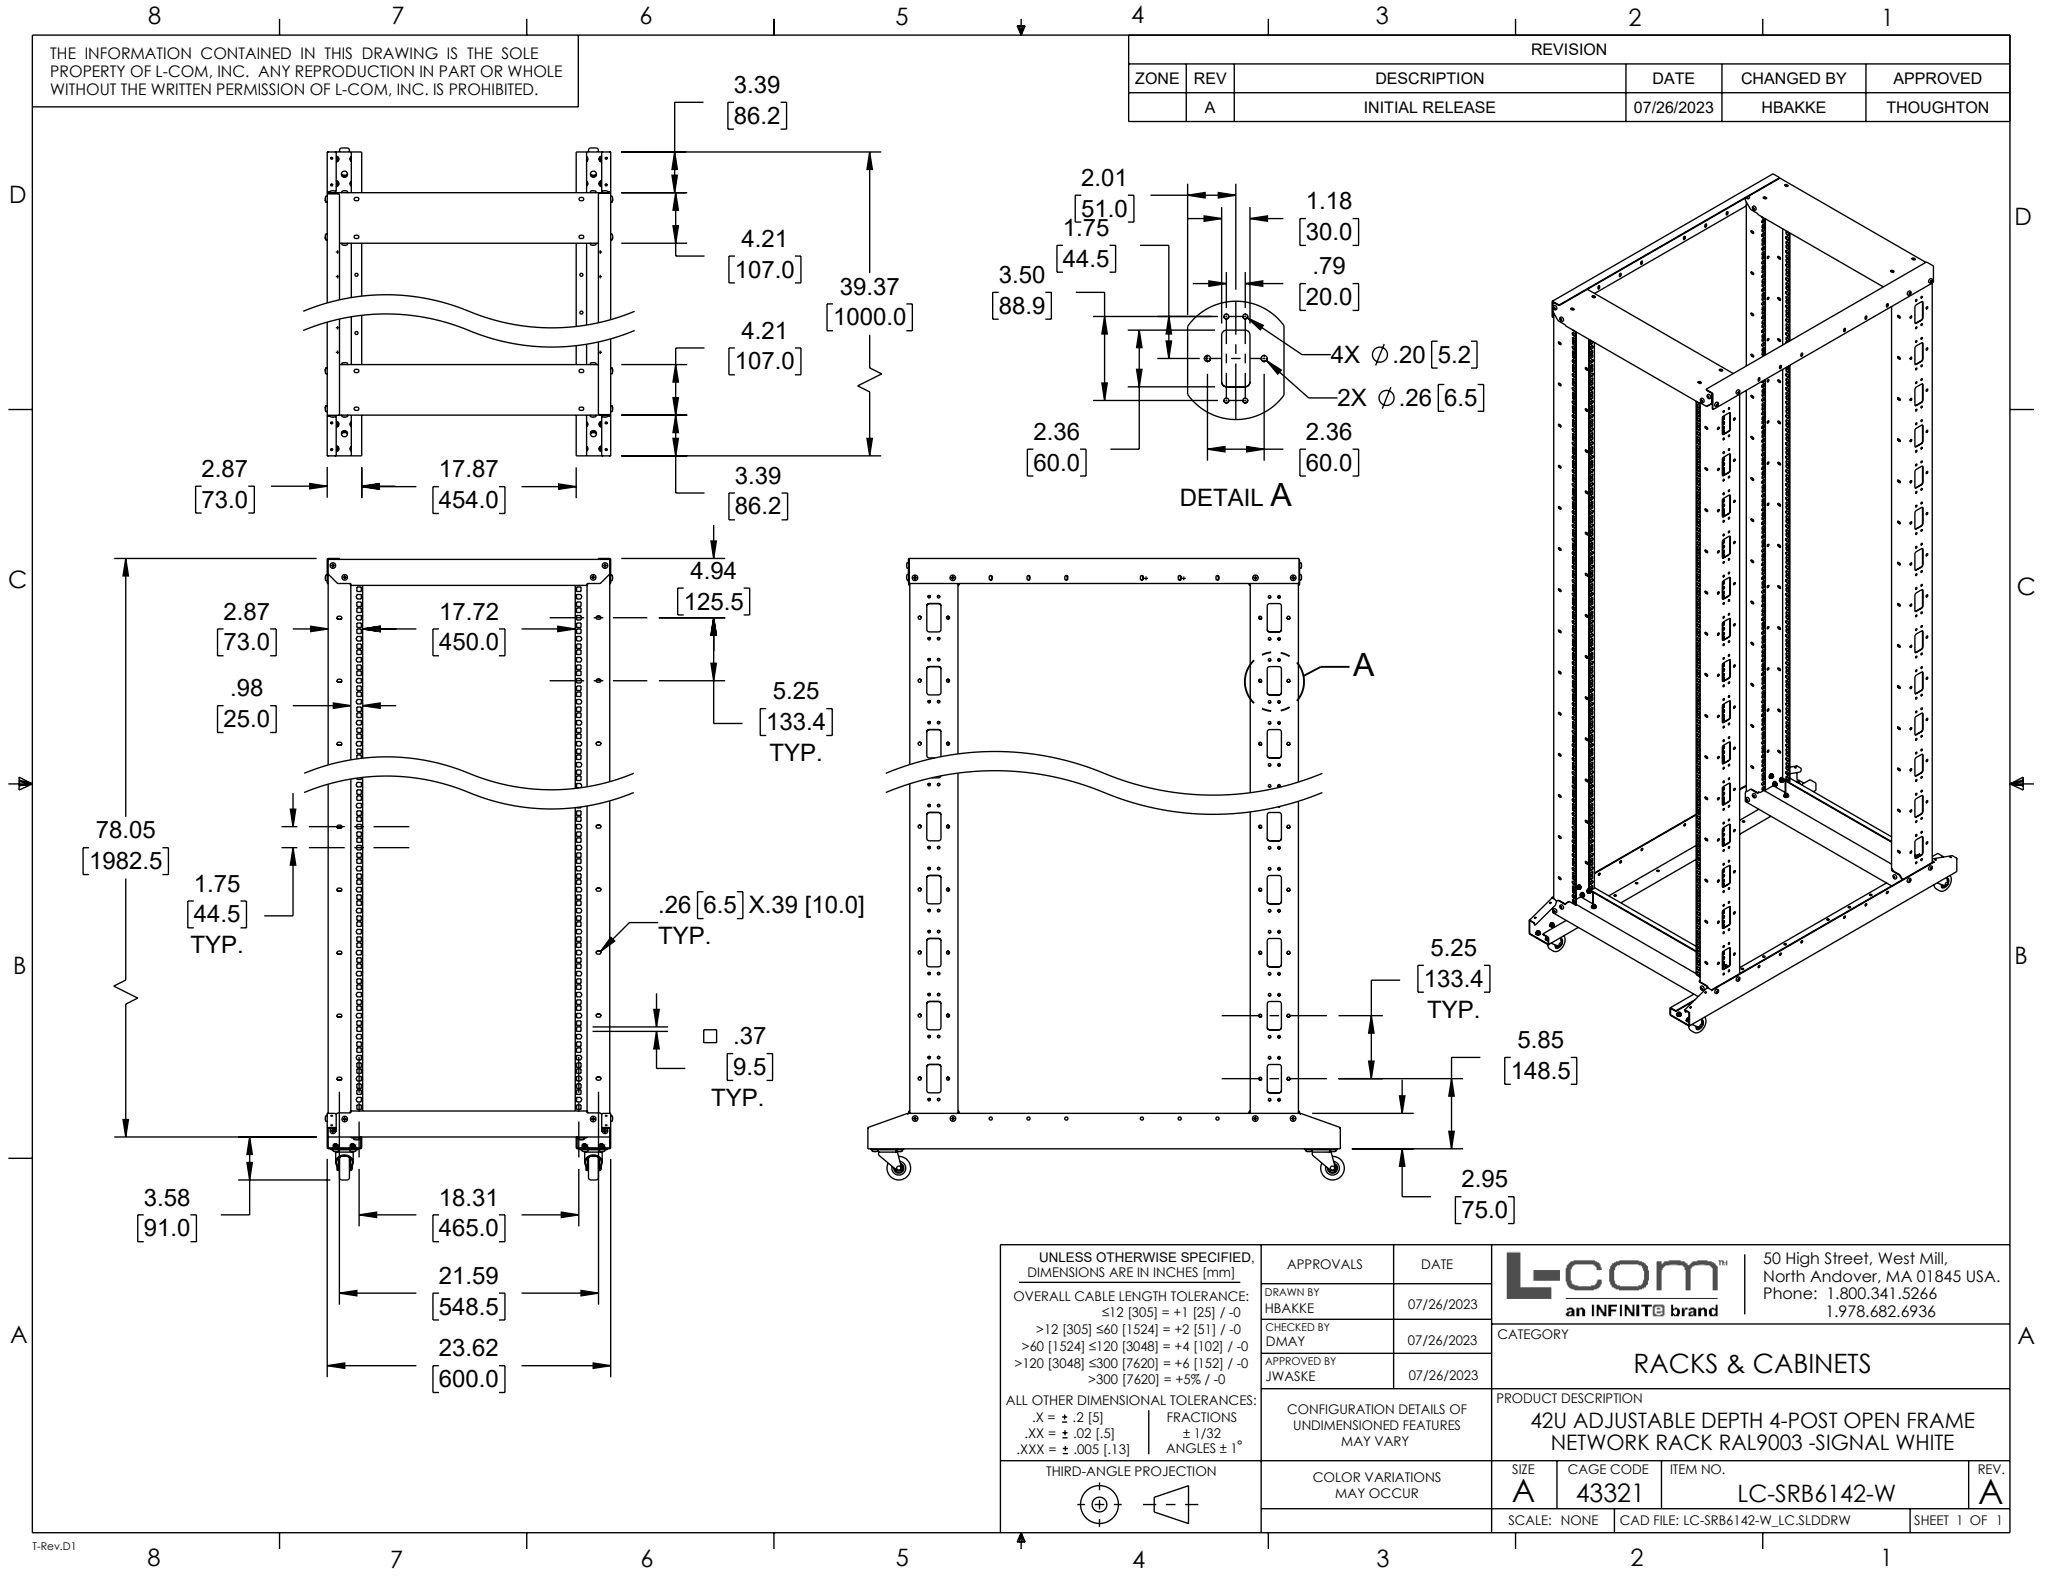

<p>UNLESS OTHERWISE SPECIFIED, DIMENSIONS ARE IN INCHES [mm]</p> <p>OVERALL CABLE LENGTH TOLERANCE:          ≤12 [305] = +1 [25] / -0          &gt;12 [305] ≤60 [1524] = +2 [51] / -0          &gt;60 [1524] ≤120 [3048] = +4 [102] / -0          &gt;120 [3048] ≤300 [7620] = +6 [152] / -0          &gt;300 [7620] = +5% / -0</p> <p>ALL OTHER DIMENSIONAL TOLERANCES:          .X = ± .2 [5]   FRACTIONS ± 1/32          .XX = ± .02 [5]   ANGLES ± 1°          .XXX = ± .005 [1.3]</p> <p>THIRD-ANGLE PROJECTION</p>	<p>APPROVALS</p> <p>DRAWN BY HBAKKE</p> <p>CHECKED BY DMAY</p> <p>APPROVED BY JWASKE</p>	<p>DATE</p> <p>07/26/2023</p> <p>07/26/2023</p> <p>07/26/2023</p>	<p><b>L-com</b> an INFINITI® brand</p> <p>50 High Street, West Mill, North Andover, MA 01845 USA. Phone: 1.800.341.5266 1.978.682.6936</p>
	<p>CONFIGURATION DETAILS OF UNDIMENSIONED FEATURES MAY VARY</p>		<p>CATEGORY</p> <p><b>RACKS &amp; CABINETS</b></p>
	<p>COLOR VARIATIONS MAY OCCUR</p>		<p>PRODUCT DESCRIPTION</p> <p><b>42U ADJUSTABLE DEPTH 4-POST OPEN FRAME NETWORK RACK RAL9003 -SIGNAL WHITE</b></p>
	<p>SIZE</p> <p><b>A</b></p>	<p>CAGE CODE</p> <p><b>43321</b></p>	<p>ITEM NO.</p> <p><b>LC-SRB6142-W</b></p>
<p>SCALE: NONE</p>		<p>CAD FILE: LC-SRB6142-W_LC.SLDRW</p>	<p>SHEET 1 OF 1</p>