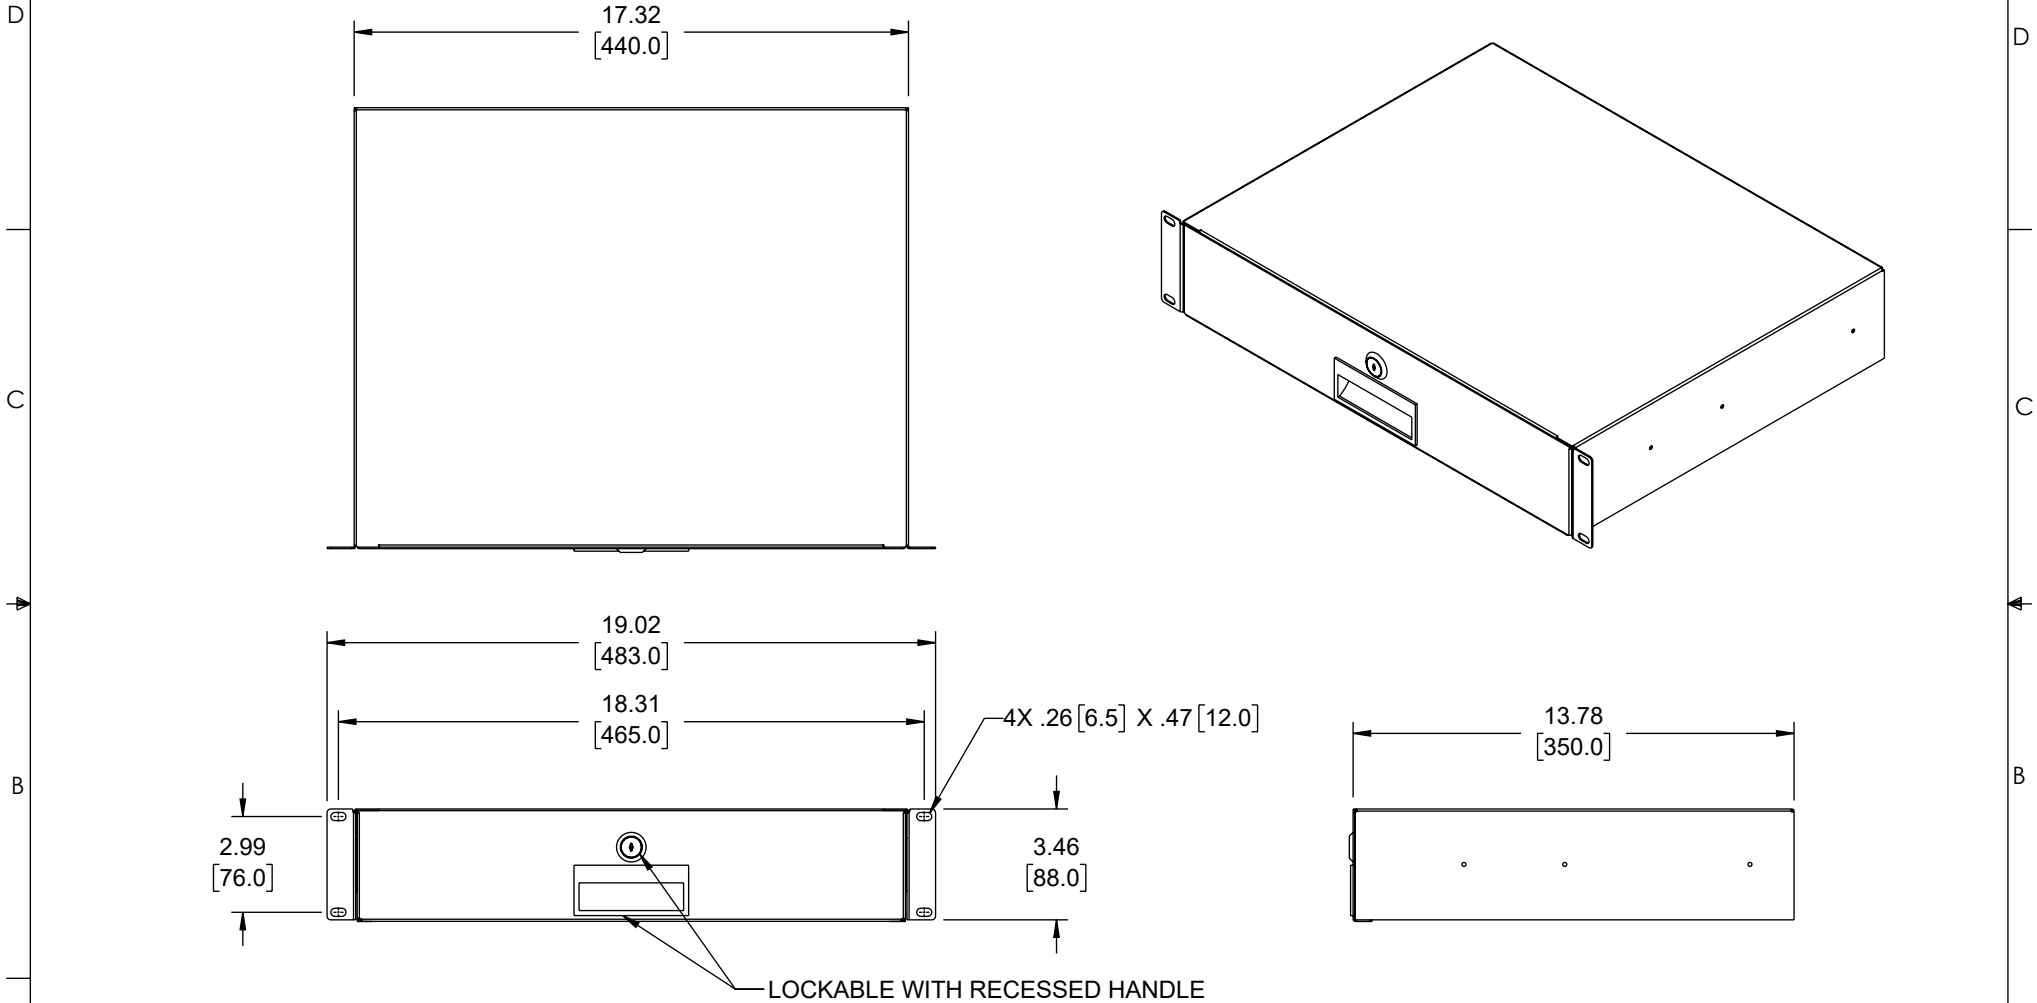

<p>UNLESS OTHERWISE SPECIFIED, DIMENSIONS ARE IN INCHES [mm]</p> <p>OVERALL CABLE LENGTH TOLERANCE:          ≤12 [305] = +1 [25] / -0          &gt;12 [305] ≤60 [1524] = +2 [51] / -0          &gt;60 [1524] ≤120 [3048] = +4 [102] / -0          &gt;120 [3048] ≤300 [7620] = +6 [152] / -0          &gt;300 [7620] = +5% / -0</p> <p>ALL OTHER DIMENSIONAL TOLERANCES:          .X = ± .2 [5]   FRACTIONS ± 1/32          .XX = ± .02 [5]   ANGLES ± 1°          .XXX = ± .005 [1.3]</p> <p>THIRD-ANGLE PROJECTION</p>	APPROVALS	DATE	<p>50 High Street, West Mill, North Andover, MA 01845 USA. Phone: 1.800.341.5266 1.978.682.6936</p>	
	DRAWN BY HBAKKE	06/22/2023		
	CHECKED BY DMAY	06/22/2023		
	APPROVED BY JWASKE	06/22/2023		
	<p>CONFIGURATION DETAILS OF UNDIMENSIONED FEATURES MAY VARY</p>		<p>CATEGORY</p> <p><b>RACK ACCESSORIES</b></p>	
	<p>COLOR VARIATIONS MAY OCCUR</p>		<p>PRODUCT DESCRIPTION</p> <p><b>19" Rack Mount Drawer 2U 13.7in (350mm)-RAL9003 -Signal White</b></p>	
	SIZE <b>A</b>	CAGE CODE <b>43321</b>	ITEM NO. <b>LC-SWADR3502U-W</b>	REV. <b>A</b>
	SCALE: NONE	CAD FILE: lc-swadr3502u-w_lc.SLDDRW	SHEET 1 OF 1	