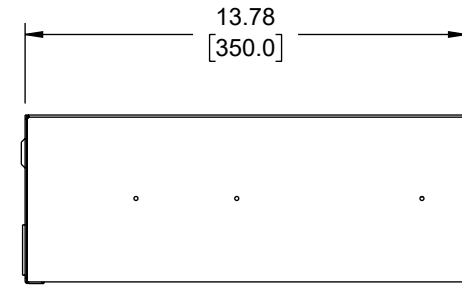

D  
C  
B  
A

D  
C  
B  
A

LOCKABLE WITH RECESSED HANDLE

<p>UNLESS OTHERWISE SPECIFIED, DIMENSIONS ARE IN INCHES [mm]</p> <p>OVERALL CABLE LENGTH TOLERANCE:          ≤12 [305] = +1 [25] / -0          &gt;12 [305] ≤60 [1524] = +2 [51] / -0          &gt;60 [1524] ≤120 [3048] = +4 [102] / -0          &gt;120 [3048] ≤300 [7620] = +6 [152] / -0          &gt;300 [7620] = +5% / -0</p> <p>ALL OTHER DIMENSIONAL TOLERANCES:          .X = ± .2 [5]   FRACTIONS ± 1/32          .XX = ± .02 [5]   ANGLES ± 1°          .XXX = ± .005 [13]</p> <p>THIRD-ANGLE PROJECTION</p>	APPROVALS	DATE	<p>50 High Street, West Mill, North Andover, MA 01845 USA. Phone: 1.800.341.5266 1.978.682.6936</p>
	DRAWN BY HBAKKE	06/22/2023	
	CHECKED BY DMAY	06/22/2023	
	APPROVED BY JWASKE	06/22/2023	
	CATEGORY		RACK ACCESSORIES
	CONFIGURATION DETAILS OF UNDIMENSIONED FEATURES MAY VARY		PRODUCT DESCRIPTION
	COLOR VARIATIONS MAY OCCUR		19" Rack Mount Drawer 3U 13.7in (350mm)-RAL9003 -Signal White
	SIZE A	CAGE CODE 43321	ITEM NO. LC-SWADR3503U-W
	SCALE: NONE	CAD FILE: lc-swadr3503u-w_lc.SLDDRW	REV. A
			SHEET 1 OF 1