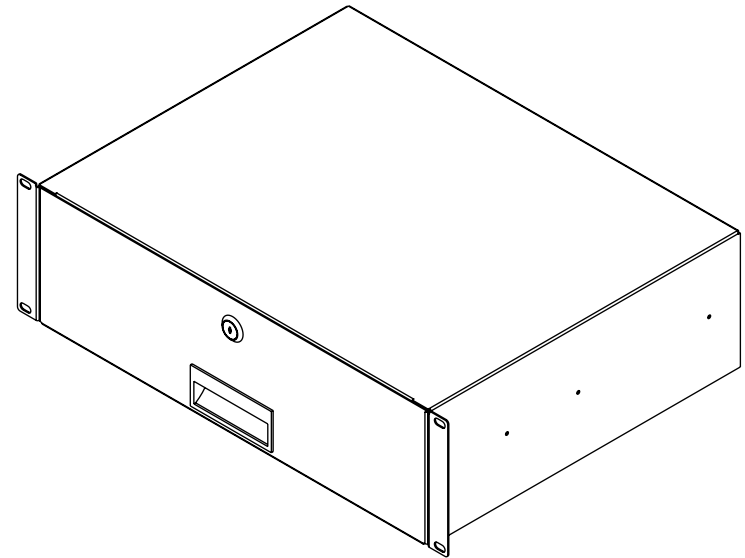

D  
C  
B  
A

D  
C  
B  
A

LOCKABLE WITH RECESSED HANDLE

<p>UNLESS OTHERWISE SPECIFIED, DIMENSIONS ARE IN INCHES [mm]</p> <p>OVERALL CABLE LENGTH TOLERANCE:          ≤12 [305] = +1 [25] / -0          &gt;12 [305] ≤60 [1524] = +2 [51] / -0          &gt;60 [1524] ≤120 [3048] = +4 [102] / -0          &gt;120 [3048] ≤300 [7620] = +6 [152] / -0          &gt;300 [7620] = +5% / -0</p> <p>ALL OTHER DIMENSIONAL TOLERANCES:          .X = ± .2 [5]   FRACTIONS ± 1/32          .XX = ± .02 [5]   ANGLES ± 1°          .XXX = ± .005 [13]</p> <p>THIRD-ANGLE PROJECTION</p>	APPROVALS	DATE	<p>50 High Street, West Mill, North Andover, MA 01845 USA. Phone: 1.800.341.5266 1.978.682.6936</p>
	DRAWN BY HBAKKE	06/22/2023	
	CHECKED BY DMAY	06/22/2023	
	APPROVED BY JWASKE	06/22/2023	
	CATEGORY		RACK ACCESSORIES
	CONFIGURATION DETAILS OF UNDIMENSIONED FEATURES MAY VARY		PRODUCT DESCRIPTION
	COLOR VARIATIONS MAY OCCUR		19" Rack Mount Drawer 3U 13.7in (350mm)-RAL9003 -Signal White
	SIZE A	CAGE CODE 43321	ITEM NO. LC-SWADR3503U-W
	SCALE: NONE	CAD FILE: lc-swadr3503u-w_lc.SLDDRW	REV. A
			SHEET 1 OF 1