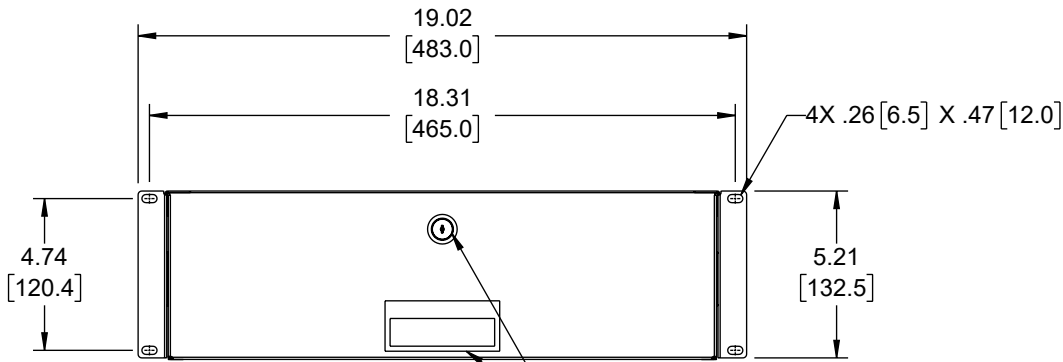

D  
C  
B  
A

D  
C  
B  
A

LOCKABLE WITH RECESSED HANDLE

<p>UNLESS OTHERWISE SPECIFIED, DIMENSIONS ARE IN INCHES [mm]</p> <p>OVERALL CABLE LENGTH TOLERANCE:          ≤12 [305] = +1 [25] / -0          &gt;12 [305] ≤60 [1524] = +2 [51] / -0          &gt;60 [1524] ≤120 [3048] = +4 [102] / -0          &gt;120 [3048] ≤300 [7620] = +6 [152] / -0          &gt;300 [7620] = +5% / -0</p> <p>ALL OTHER DIMENSIONAL TOLERANCES:          .X = ± .2 [5]   FRACTIONS ± 1/32          .XX = ± .02 [5]   ANGLES ± 1°          .XXX = ± .005 [13]</p> <p>THIRD-ANGLE PROJECTION</p>	APPROVALS	DATE	<p>50 High Street, West Mill, North Andover, MA 01845 USA. Phone: 1.800.341.5266 1.978.682.6936</p>
	DRAWN BY HBAKKE	06/22/2023	
	CHECKED BY DMAY	06/22/2023	
	APPROVED BY JWASKE	06/22/2023	
	CATEGORY		RACK ACCESSORIES
	CONFIGURATION DETAILS OF UNDIMENSIONED FEATURES MAY VARY		PRODUCT DESCRIPTION
	COLOR VARIATIONS MAY OCCUR		19" Rack Mount Drawer 3U 13.7in (350mm)-RAL9003 -Signal White
	SIZE A	CAGE CODE 43321	ITEM NO. LC-SWADR3503U-W
	SCALE: NONE	CAD FILE: lc-swadr3503u-w_lc.SLDDRW	REV. A
			SHEET 1 OF 1