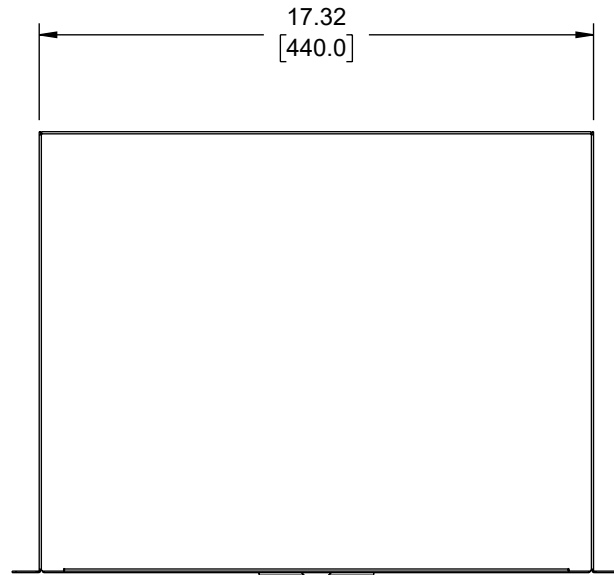

D  
C  
B  
A

D  
C  
B  
A

LOCKABLE WITH RECESSED HANDLE

<p>UNLESS OTHERWISE SPECIFIED, DIMENSIONS ARE IN INCHES [mm]</p> <p>OVERALL CABLE LENGTH TOLERANCE:          ≤12 [305] = +1 [25] / -0          &gt;12 [305] ≤60 [1524] = +2 [51] / -0          &gt;60 [1524] ≤120 [3048] = +4 [102] / -0          &gt;120 [3048] ≤300 [7620] = +6 [152] / -0          &gt;300 [7620] = +5% / -0</p> <p>ALL OTHER DIMENSIONAL TOLERANCES:          .X = ± .2 [5]   FRACTIONS ± 1/32          .XX = ± .02 [5]   ANGLES ± 1°          .XXX = ± .005 [13]</p> <p>THIRD-ANGLE PROJECTION</p>	APPROVALS	DATE	<p>50 High Street, West Mill, North Andover, MA 01845 USA. Phone: 1.800.341.5266 1.978.682.6936</p>
	DRAWN BY HBAKKE	06/22/2023	
	CHECKED BY DMAY	06/22/2023	
	APPROVED BY JWASKE	06/22/2023	
	CATEGORY		RACK ACCESSORIES
	CONFIGURATION DETAILS OF UNDIMENSIONED FEATURES MAY VARY		PRODUCT DESCRIPTION
	COLOR VARIATIONS MAY OCCUR		19" Rack Mount Drawer 3U 13.7in (350mm)-RAL9003 -Signal White
	SIZE A	CAGE CODE 43321	ITEM NO. LC-SWADR3503U-W
	SCALE: NONE	CAD FILE: lc-swadr3503u-w_lc.SLDDRW	REV. A
			SHEET 1 OF 1