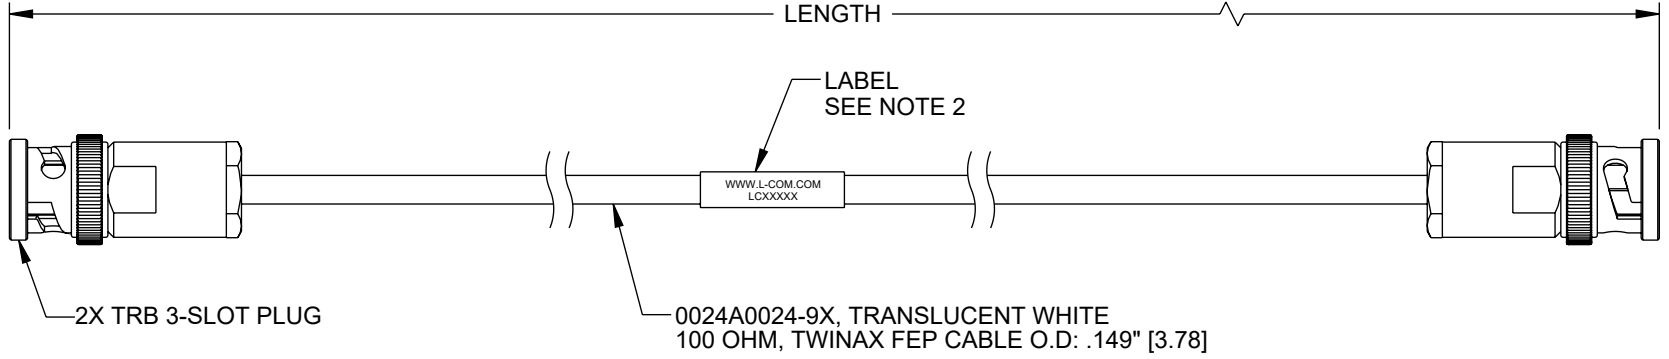

NOTES:

1. CABLE ASSEMBLY SHALL BE TESTED FOR CONTINUITY.
2. CABLE ASSEMBLY LENGTH LABEL PLACEMENT: 36 INCH OR LESS, ONE LABEL APPROXIMATELY CENTERED. LONGER THAN 36 INCH, TWO LABELS APPROXIMATELY 6 INCHES FROM EACH CONNECTOR.
3. CABLE ASSEMBLY LENGTH DETERMINED BY P/N AS ILLUSTRATED: LC3MP5771-XX (-XX = OAL IN INCHES)

| | |
|--|--------|
| | |
| INTERPRET ALL DIMENSIONS AND TOLERANCES PER ASME Y14.5 | |
| SCALE | SHEET |
| NONE | 1 OF 1 |

DESCRIPTION
100 OHM 3-SLOT TRB SOLDER/CLAMP PLUG TO PLUG FOR 0024A0024-9X-LC SHIELDED TWISTED PAIR (.149 O.D.) CABLE