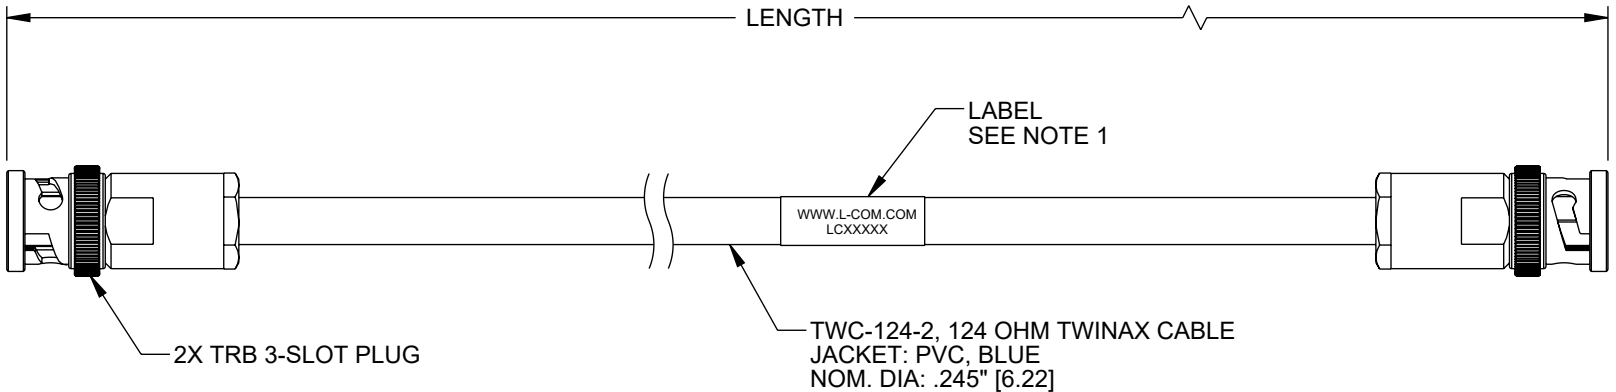

NOTES:

1. CABLE ASSEMBLY LENGTH LABEL PLACEMENT: 36 INCH OR LESS, ONE LABEL APPROXIMATELY CENTERED. LONGER THAN 36 INCH, TWO LABELS APPROXIMATELY 6 INCHES FROM EACH CONNECTOR.
2. CABLE ASSEMBLIES SHALL BE TESTED FOR CONTINUITY.
3. CABLE ASSEMBLY LENGTH DETERMINED BY ITEM NUMBER AS SHOWN: LC3MSA00650-XX (-XX = OAL IN INCHES).